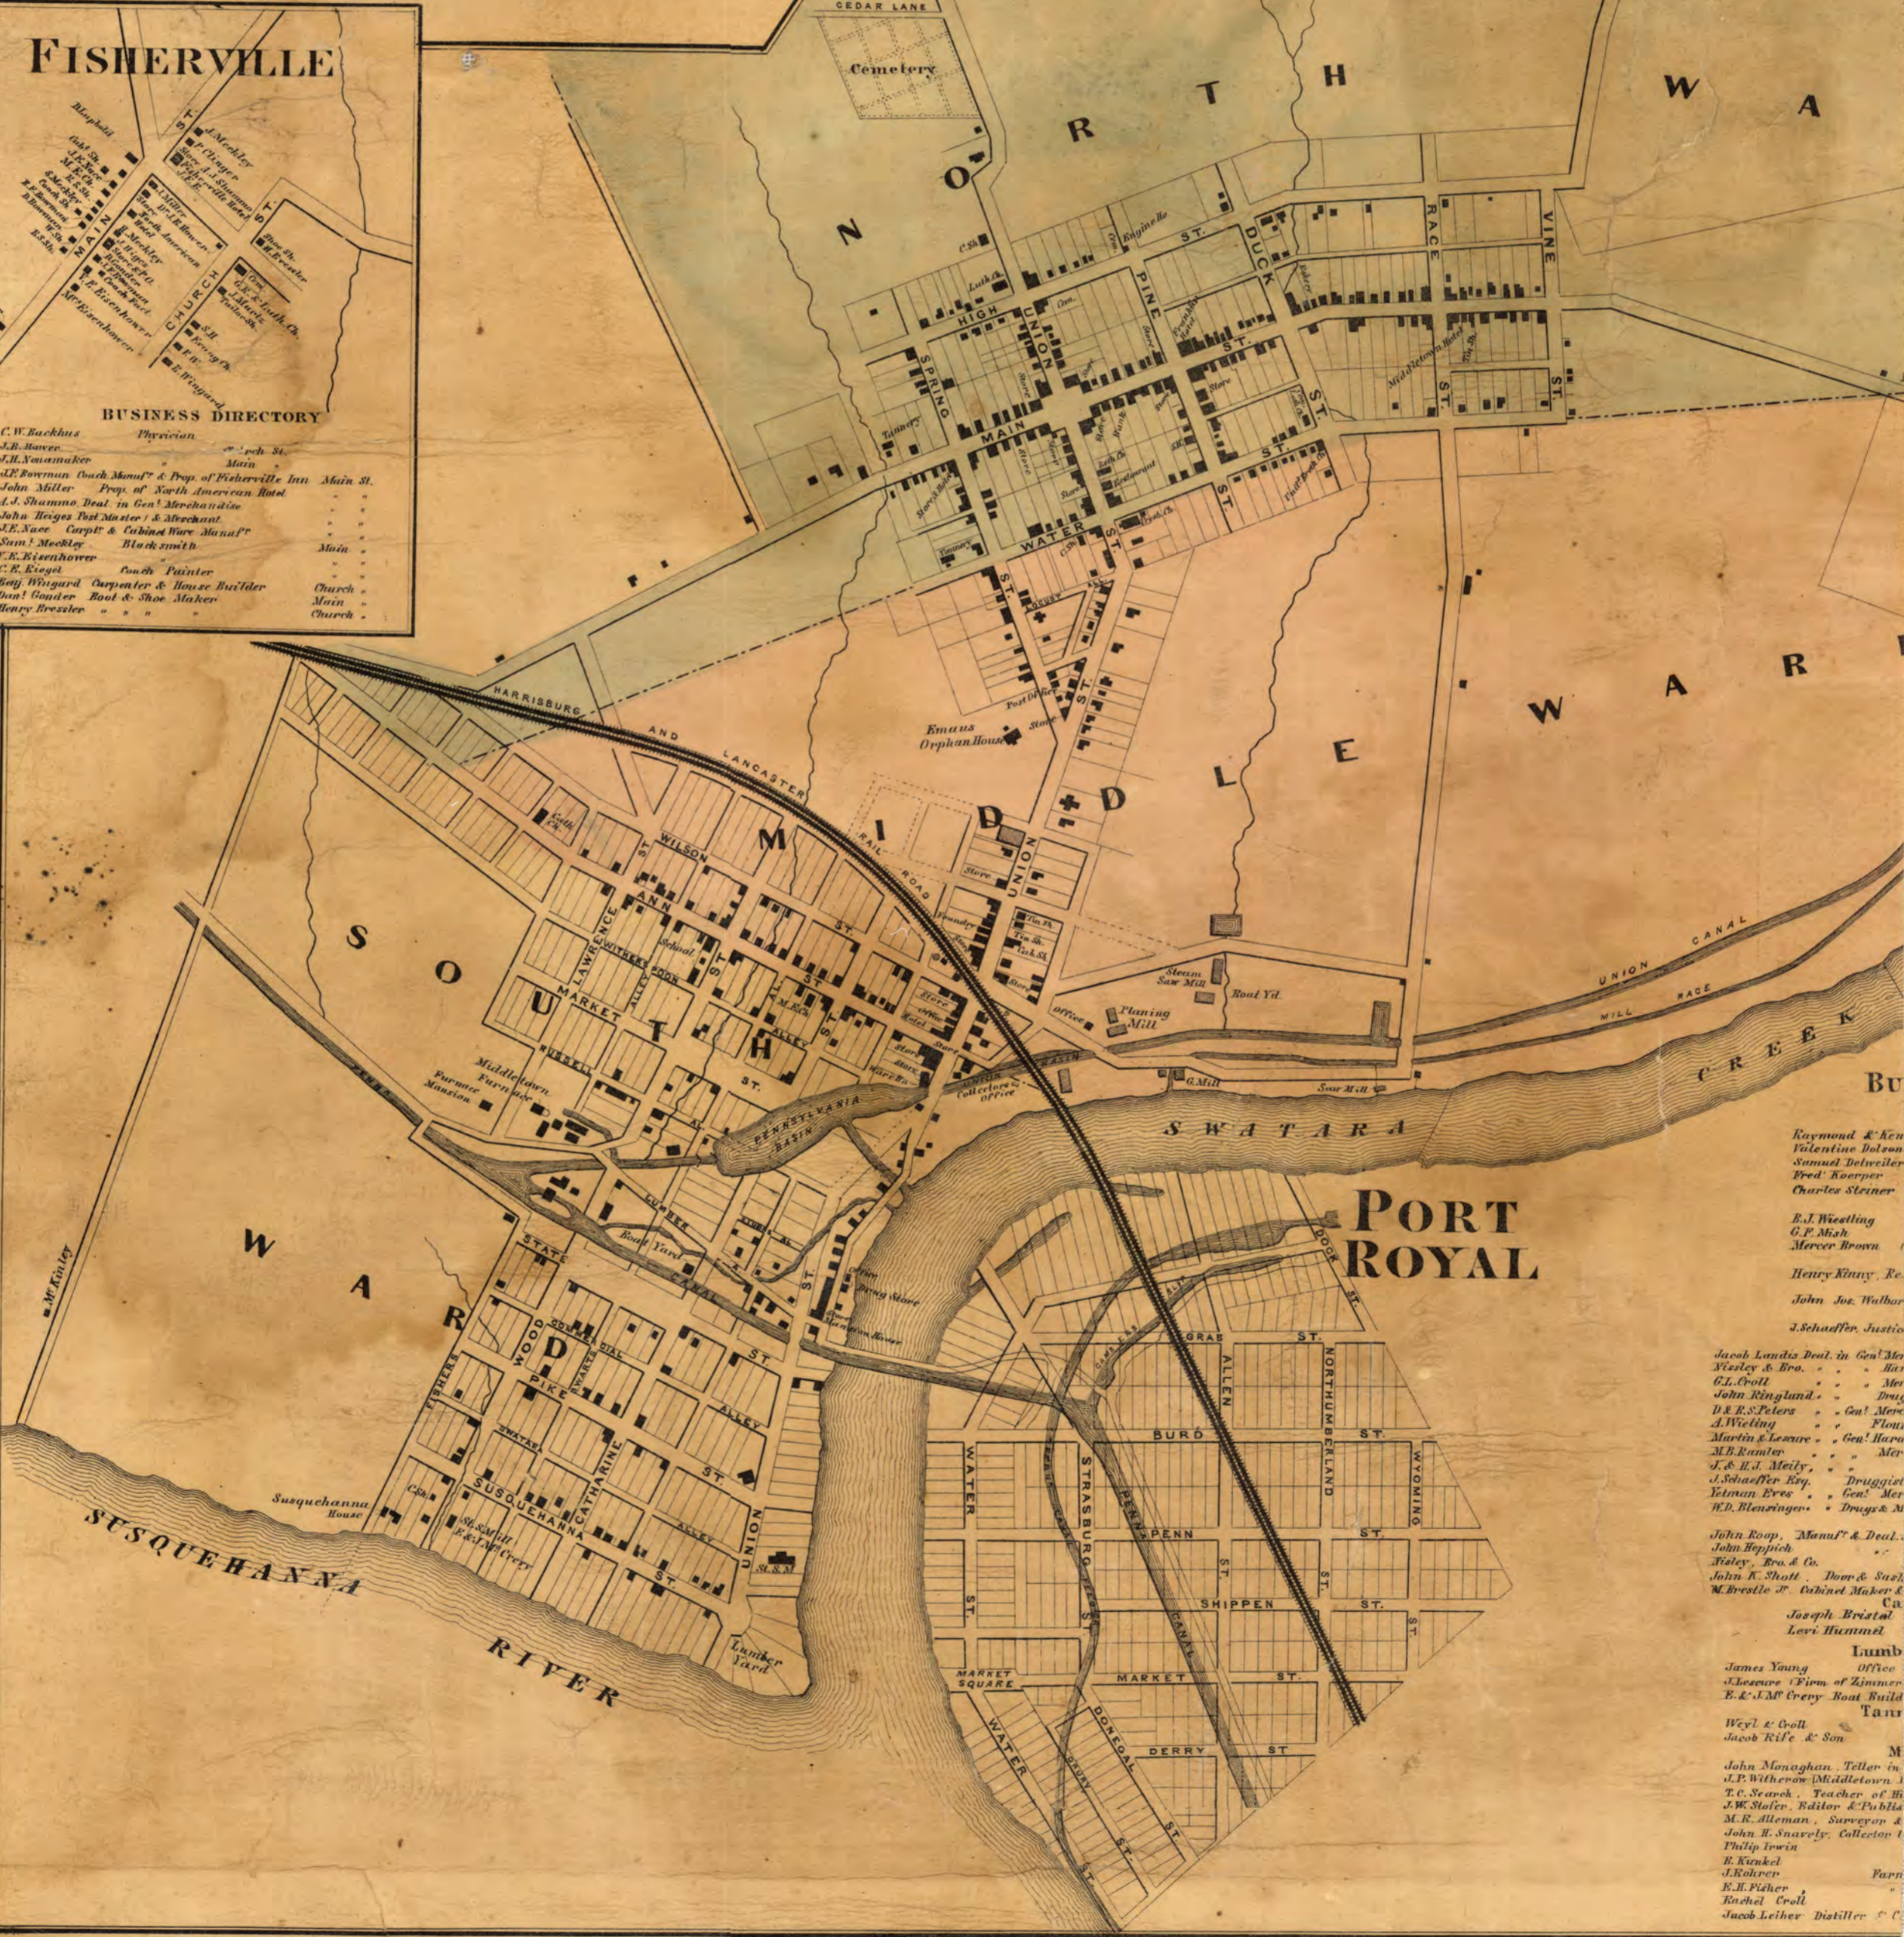

Common School House, Millersburg, Dauphin Co. Pa.

Scale 35 rods to the Inch.

1. Raymond & Ken
   Valentine Dalton
   Samuel Develier
   Fred Kooper
   Charles Steiner
- E. J. Westling
  C. F. Nash
  Mercer Brown
3. Henry Kinny, Re.
   John Joe. Walther
- J. Schaeffer, Justice
5. Jacob Lenth Deal in Gen. Mer.
   Wisley & Bro.
   C. L. Croft
   John Ringland
   D. E. S. Peters
   J. W. Felling
   Martin & Leane
   M. R. Ranter
   J. & H. J. Meily
   J. Schaeffer Esq.
   Yerman Eves
   H. D. Bleninger
6. John Koop, Manuf. & Deal.
   John Heppich
   Wisley, Bro. & Co.
   John K. Shott, Don. & Sash
   M. Brealle Jr. Cabinet Maker & Co.
7. Joseph Bristol
   Levi Hummel
8. James Young, Office
   Leasure, Firm of Zimmer
   E. & J. M. Crey, Boat Build
9. Weyl & Co.
   Jacob Rife & Son
10. John Managhan, Teller in
    J. P. Withrow, Middletown
    T. C. Search, Teacher of B.
    J. W. Steyer, Editor of Pa. Sta.
    M. E. Allaman, Surveyor &
    John H. Snarely, Collector
    Philip Irwin
    E. Kunkel
    J. Reiser
    E. H. Fisher
    Rachel Croll
    Jacob Leiber, Distiller