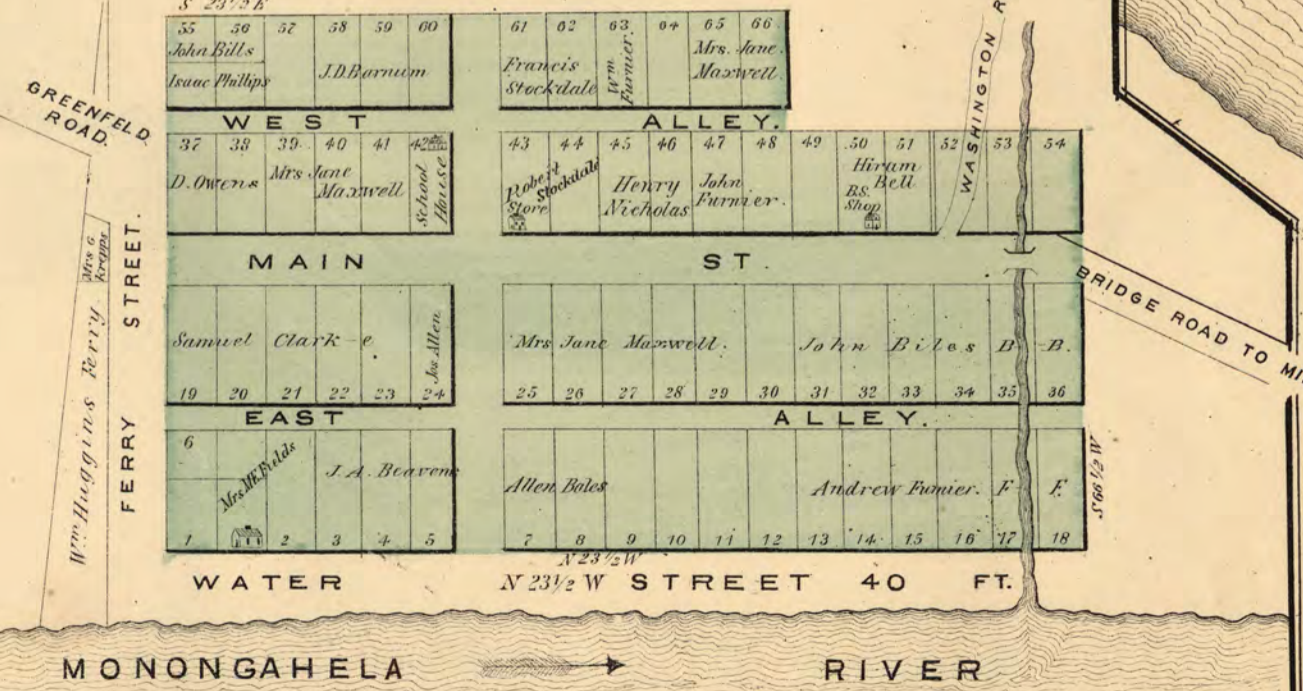

BURGETTSTOWN.

Rev. J. T. Fredericks
Scale, 300 Feet to the Inch.

HILL DALE St Lawrence, Pa. Cecil Tp. Lots 50 by 100 feet.

ALLEN PORT Allen Township. Scale 100 feet to one inch.

WEST BROWNSVILLE East Pike Run Tp. Scale, 300 ft. to One Inch.