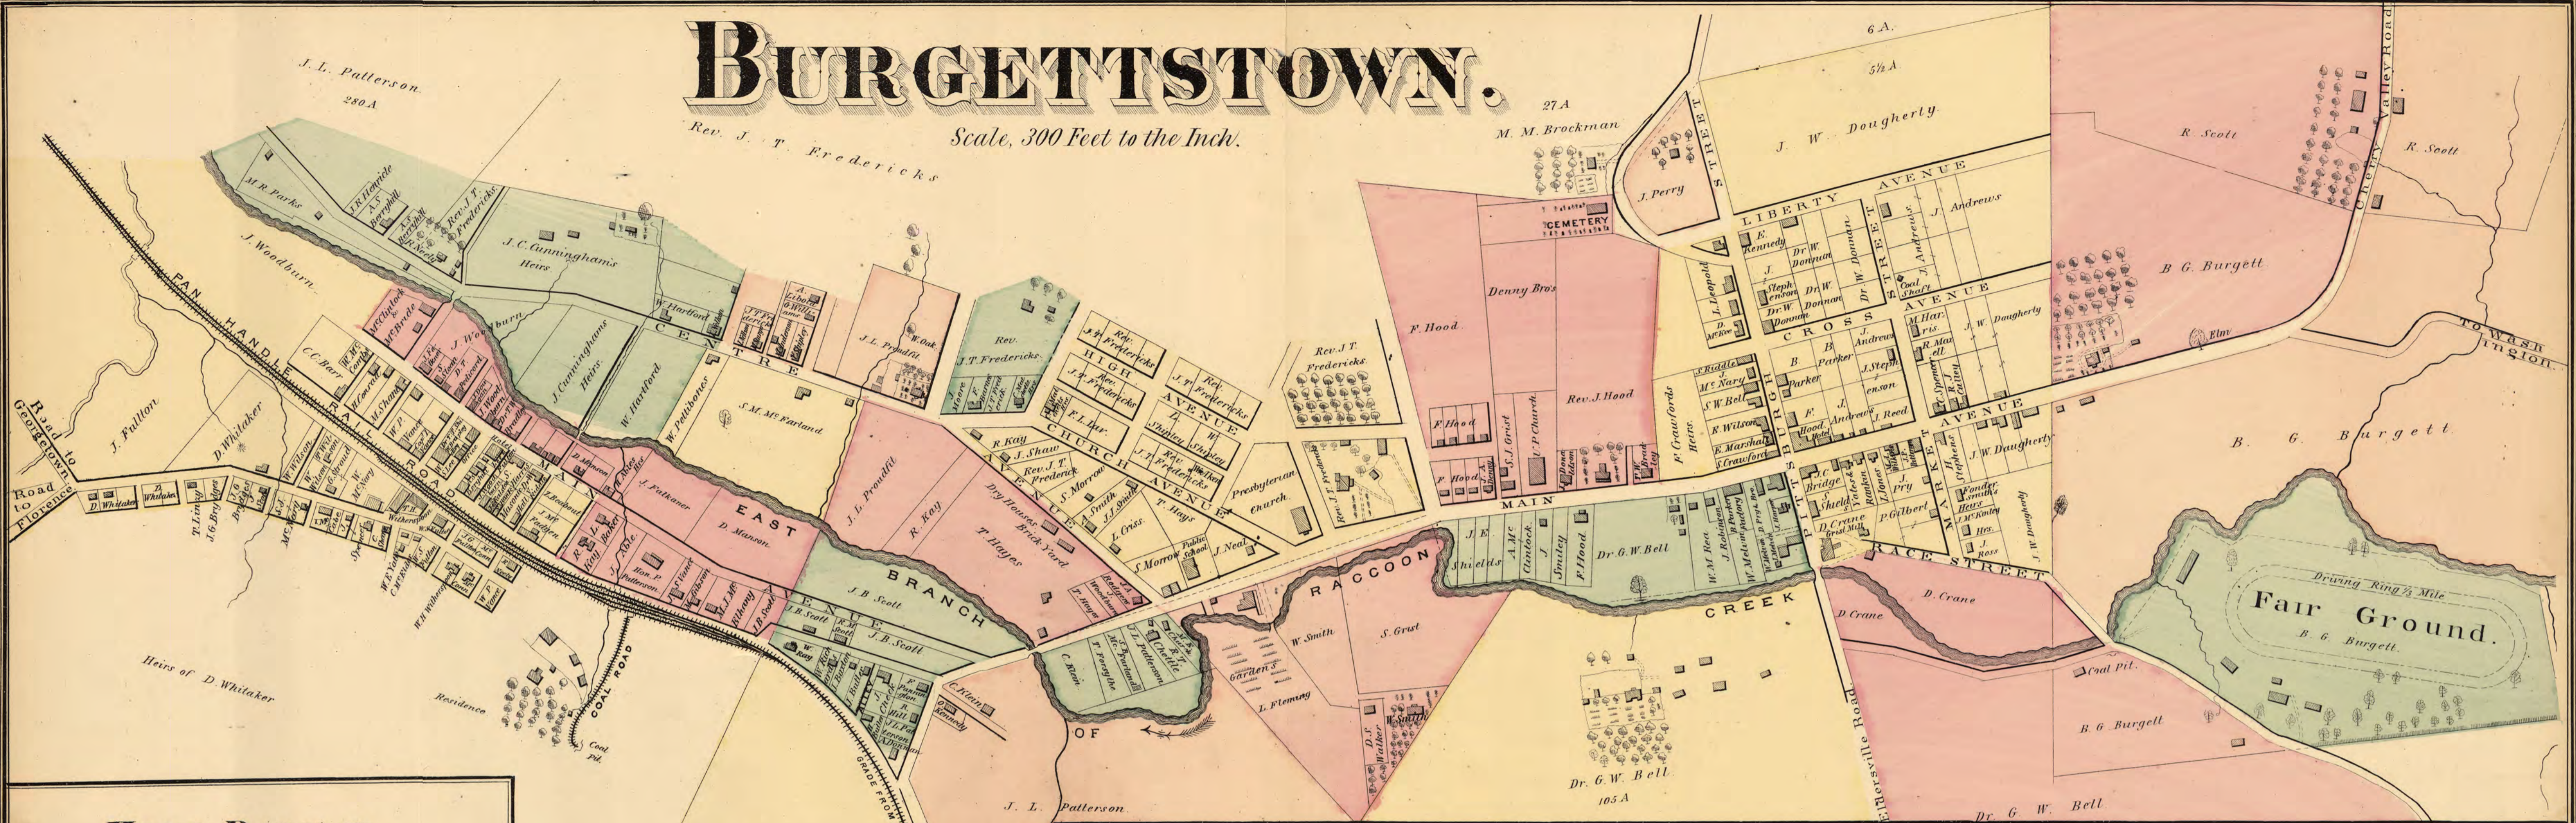

BURGETTSTOWN.

Rev. J. T. Fredericks
Scale, 300 Feet to the Inch.

HILL DALE St Lawrence, Pa. Cecil Tp. Lots 50 by 100 feet.

ALLEN PORT Allen Township. Scale 100 feet to one inch.

WEST BROWNSVILLE East Pike Run Tp. Scale, 300 ft. to One Inch.