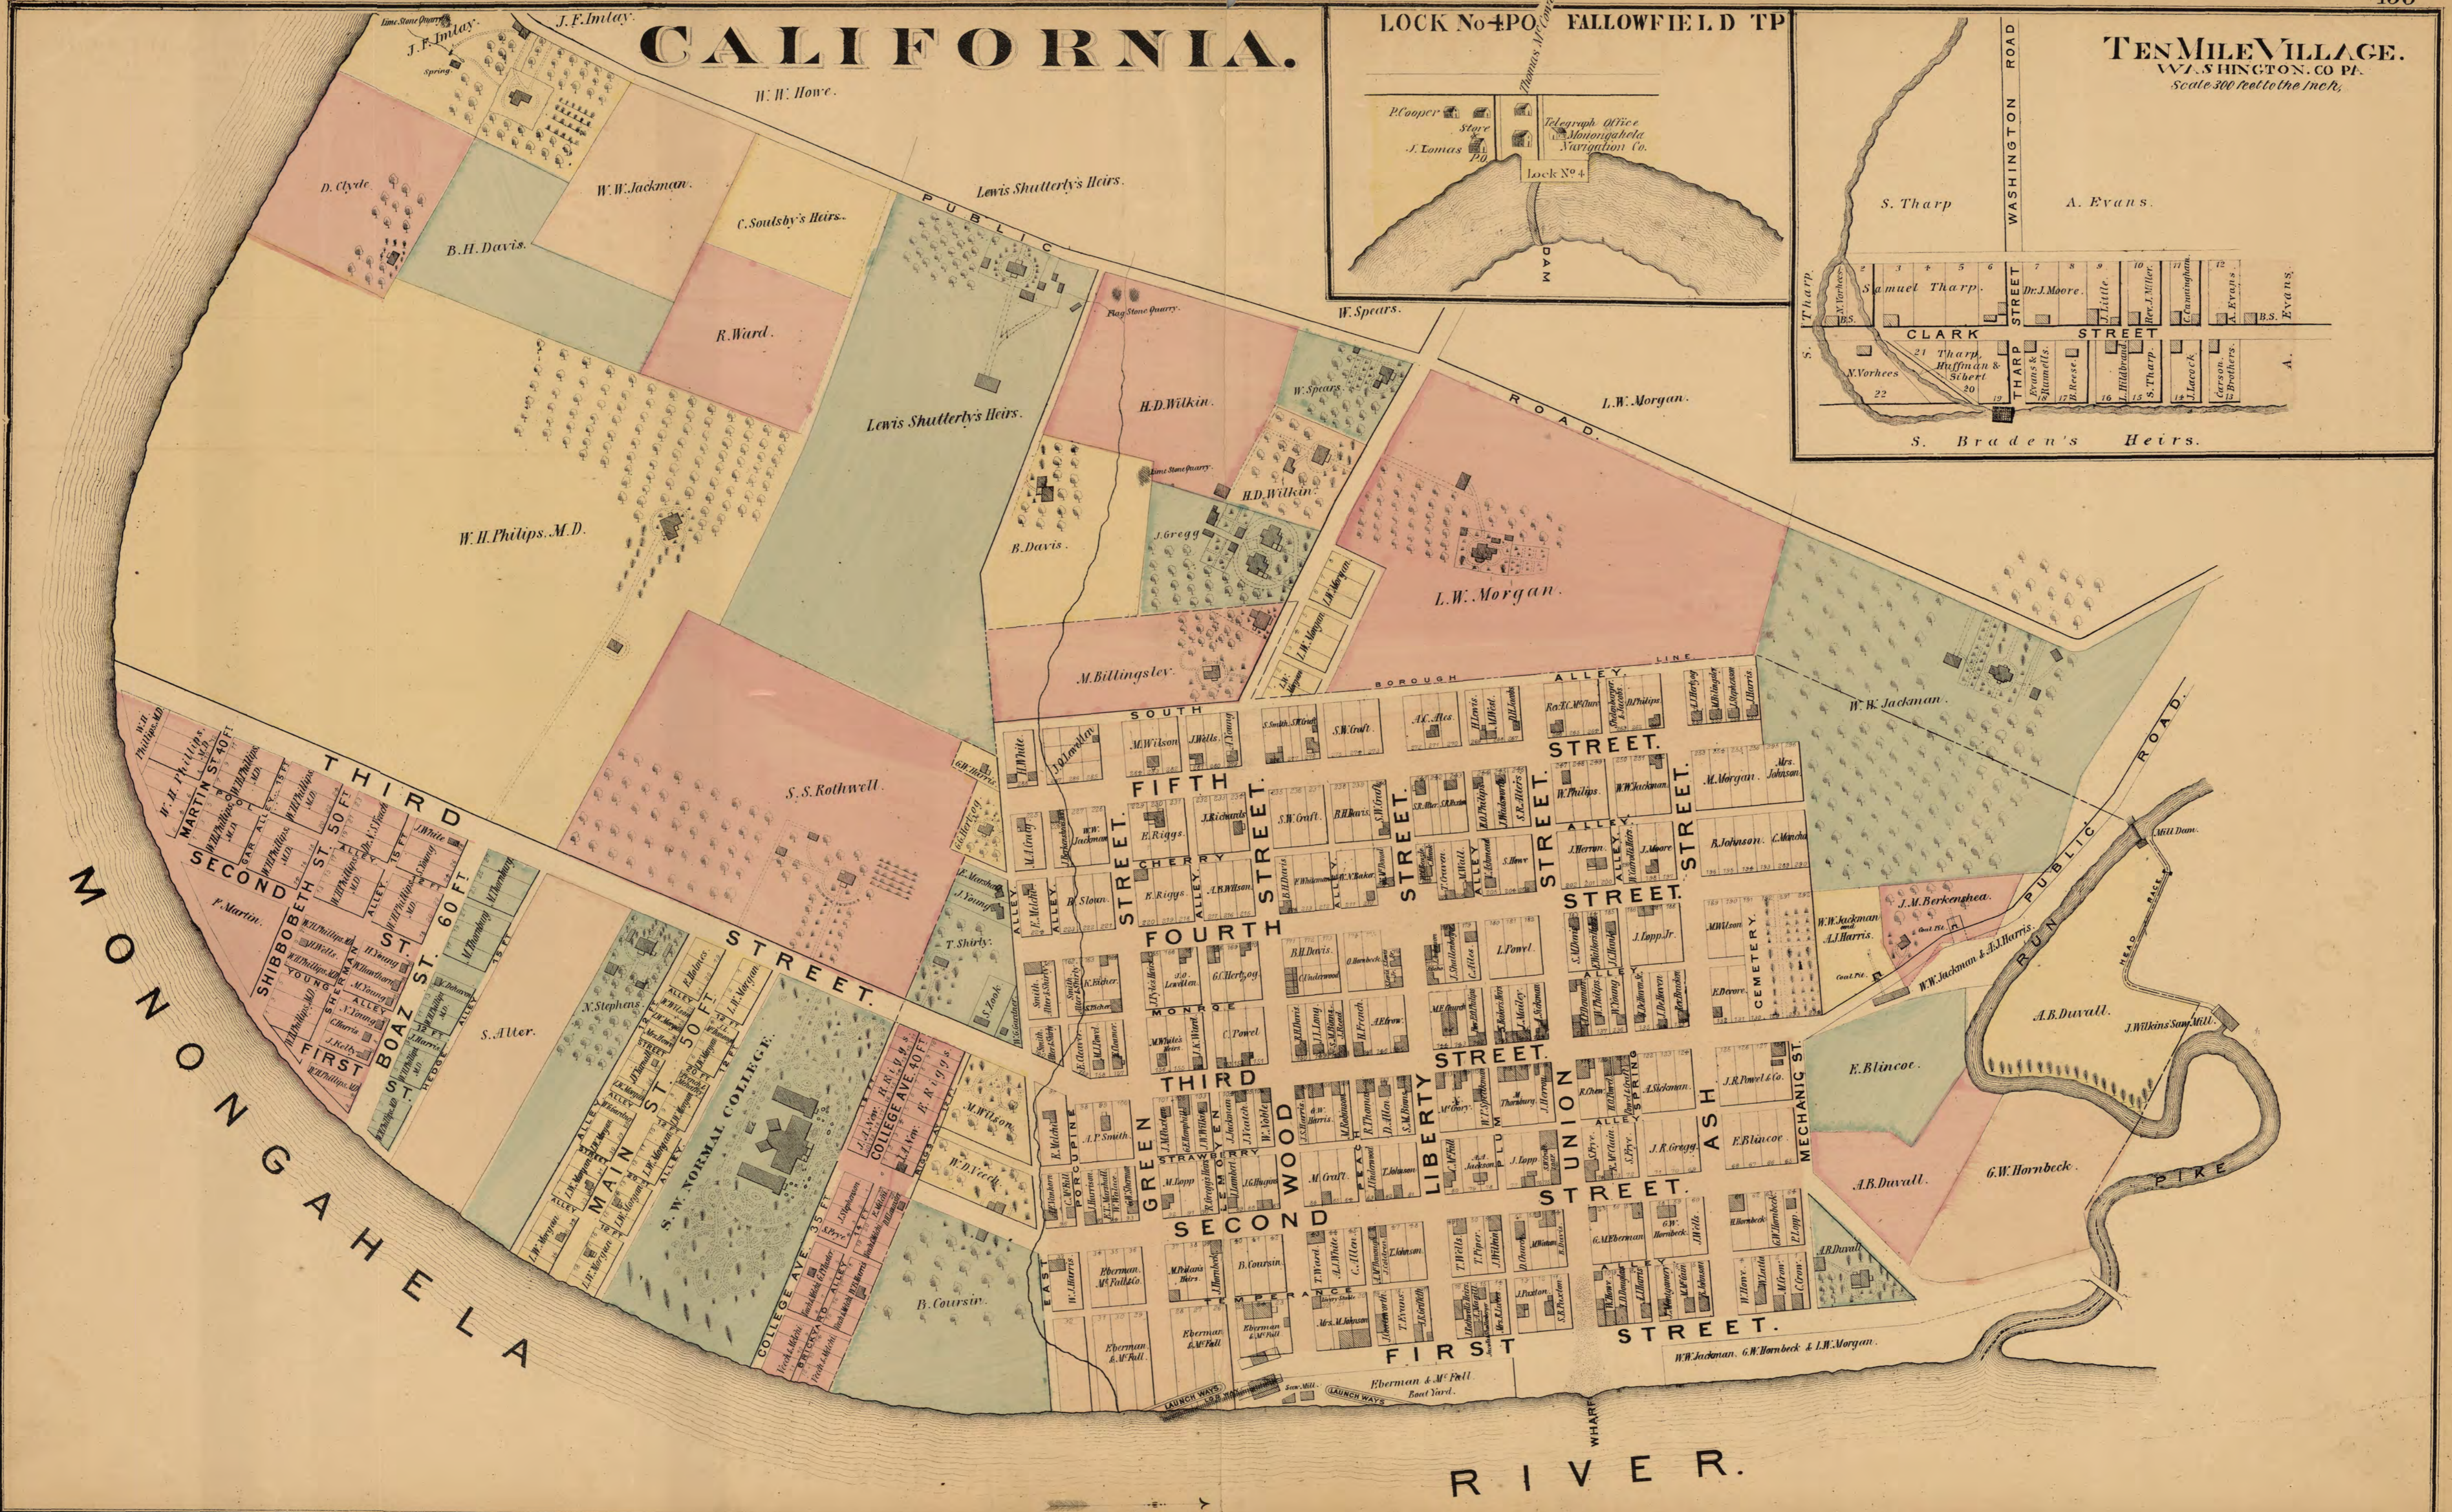

CALIFORNIA.

LOCK No 4 P.O. FALLOWFIELD TP

TEN MILE VILLAGE.
WASHINGTON CO PA.
Scale 300 feet to the inch.

MONONGAHELA RIVER.

RIVER.