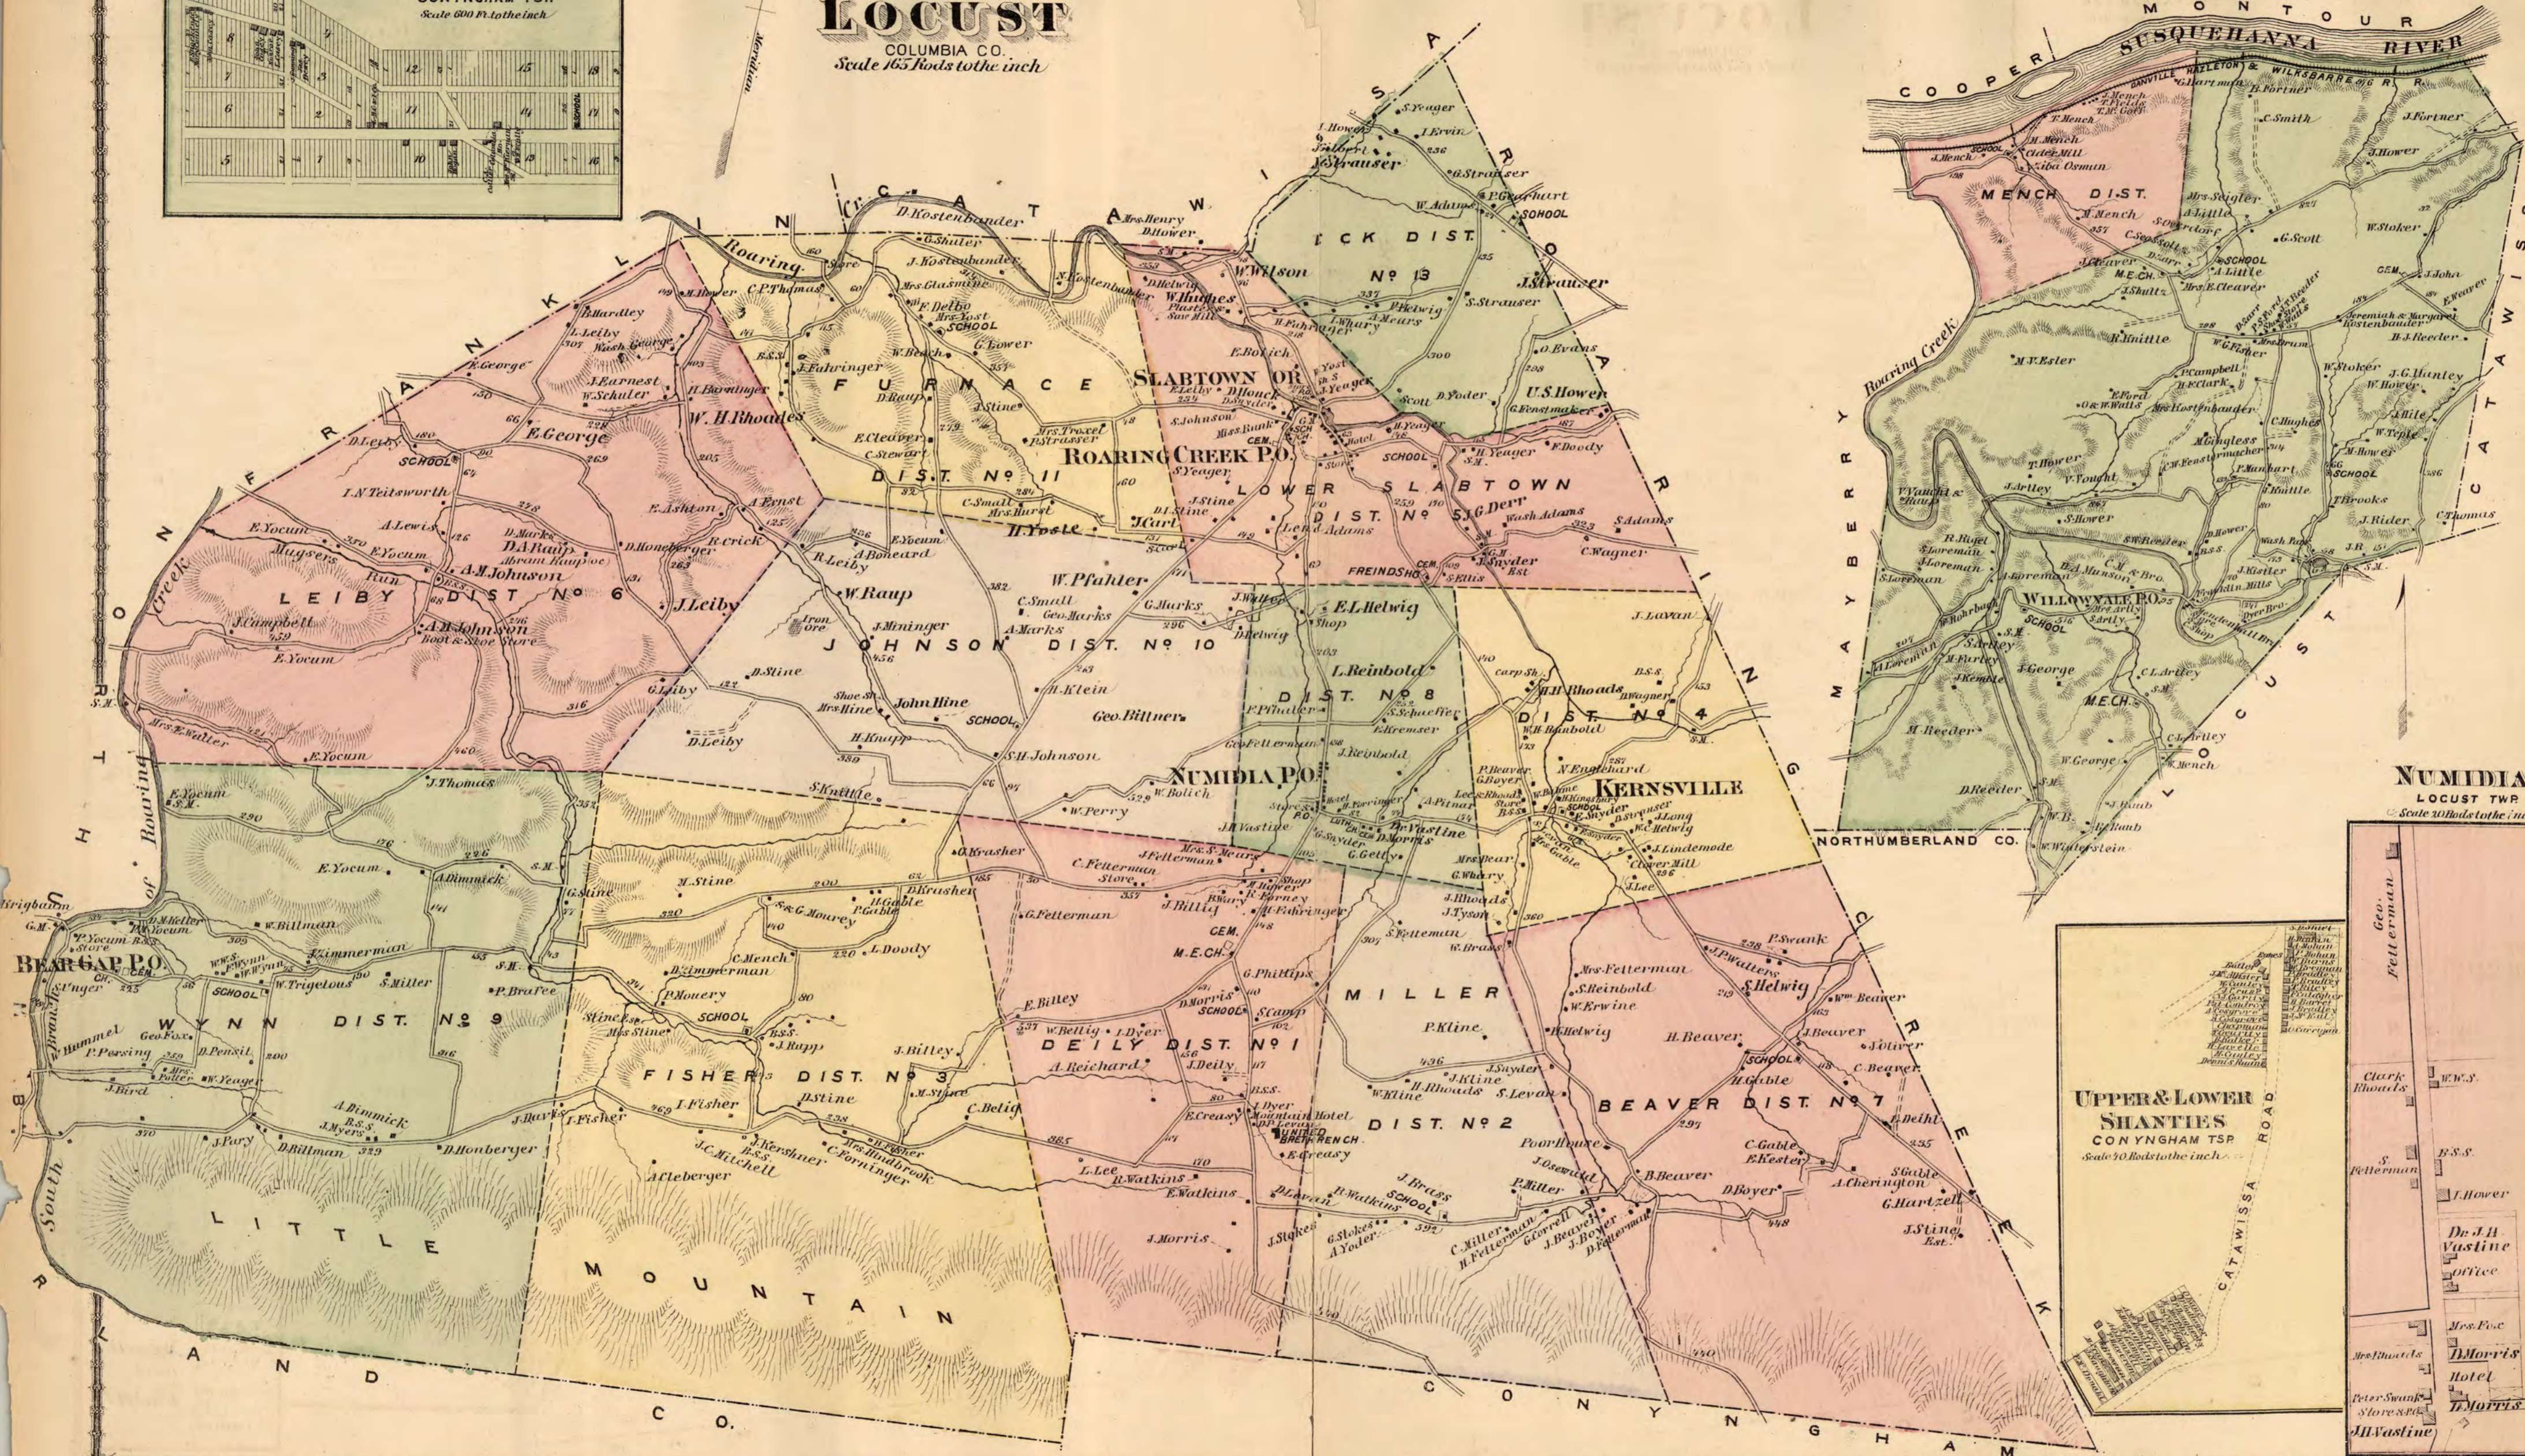

# LOCUST

COLUMBIA CO.  
Scale 165 feet to the inch

# FRANKLIN

COLUMBIA CO.  
Scale 200 feet to the inch

# NUMIDIA

LOCUST TWP.  
Scale 20 feet to the inch

- Geo. Fetterman
- Clark Rhoads
- Fetterman
- Dr. J.H. Vastline office
- Mrs. Foc
- D. Morris Hotel
- Morris
- Peter Swank Store
- J. Vastline