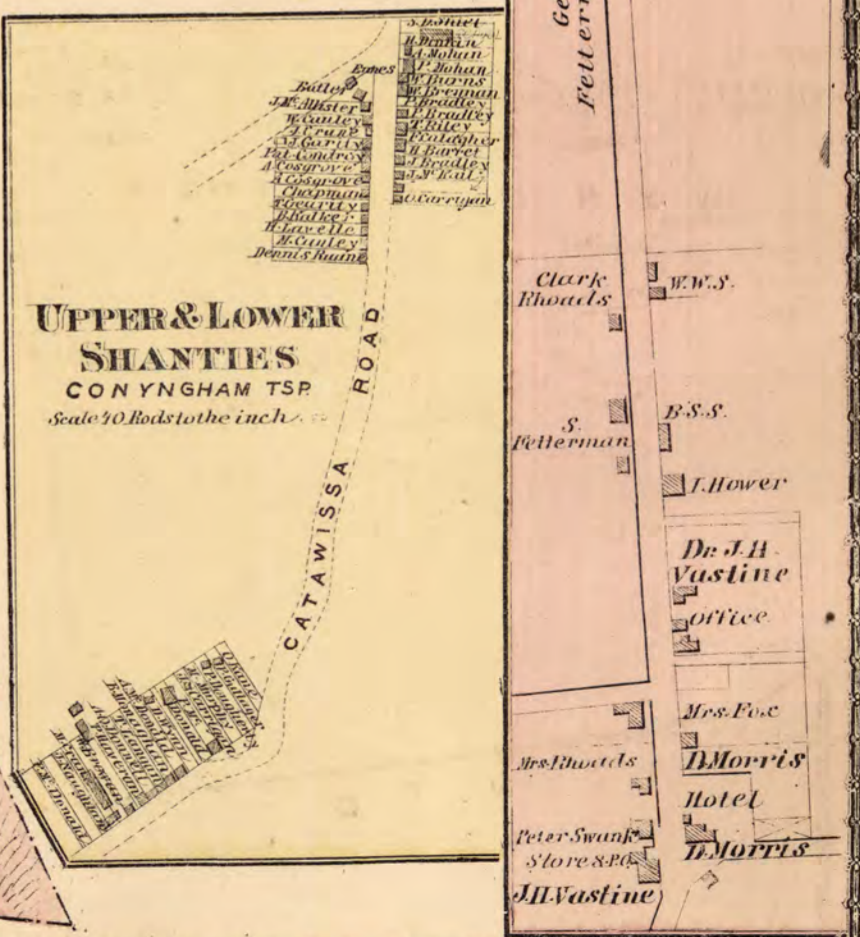

# LOCUST

COLUMBIA CO.  
Scale 165 feet to the inch

# FRANKLIN

COLUMBIA CO.  
Scale 200 feet to the inch

# NUMIDIA

LOCUST TWP.  
Scale 20 feet to the inch

- Geo. Fetterman
- Clark Rhoads
- Fetterman
- Dr. J.H. Vastline office
- Mrs. Foc
- D. Morris Hotel
- Morris
- Peter Swank Store
- J. Vastline