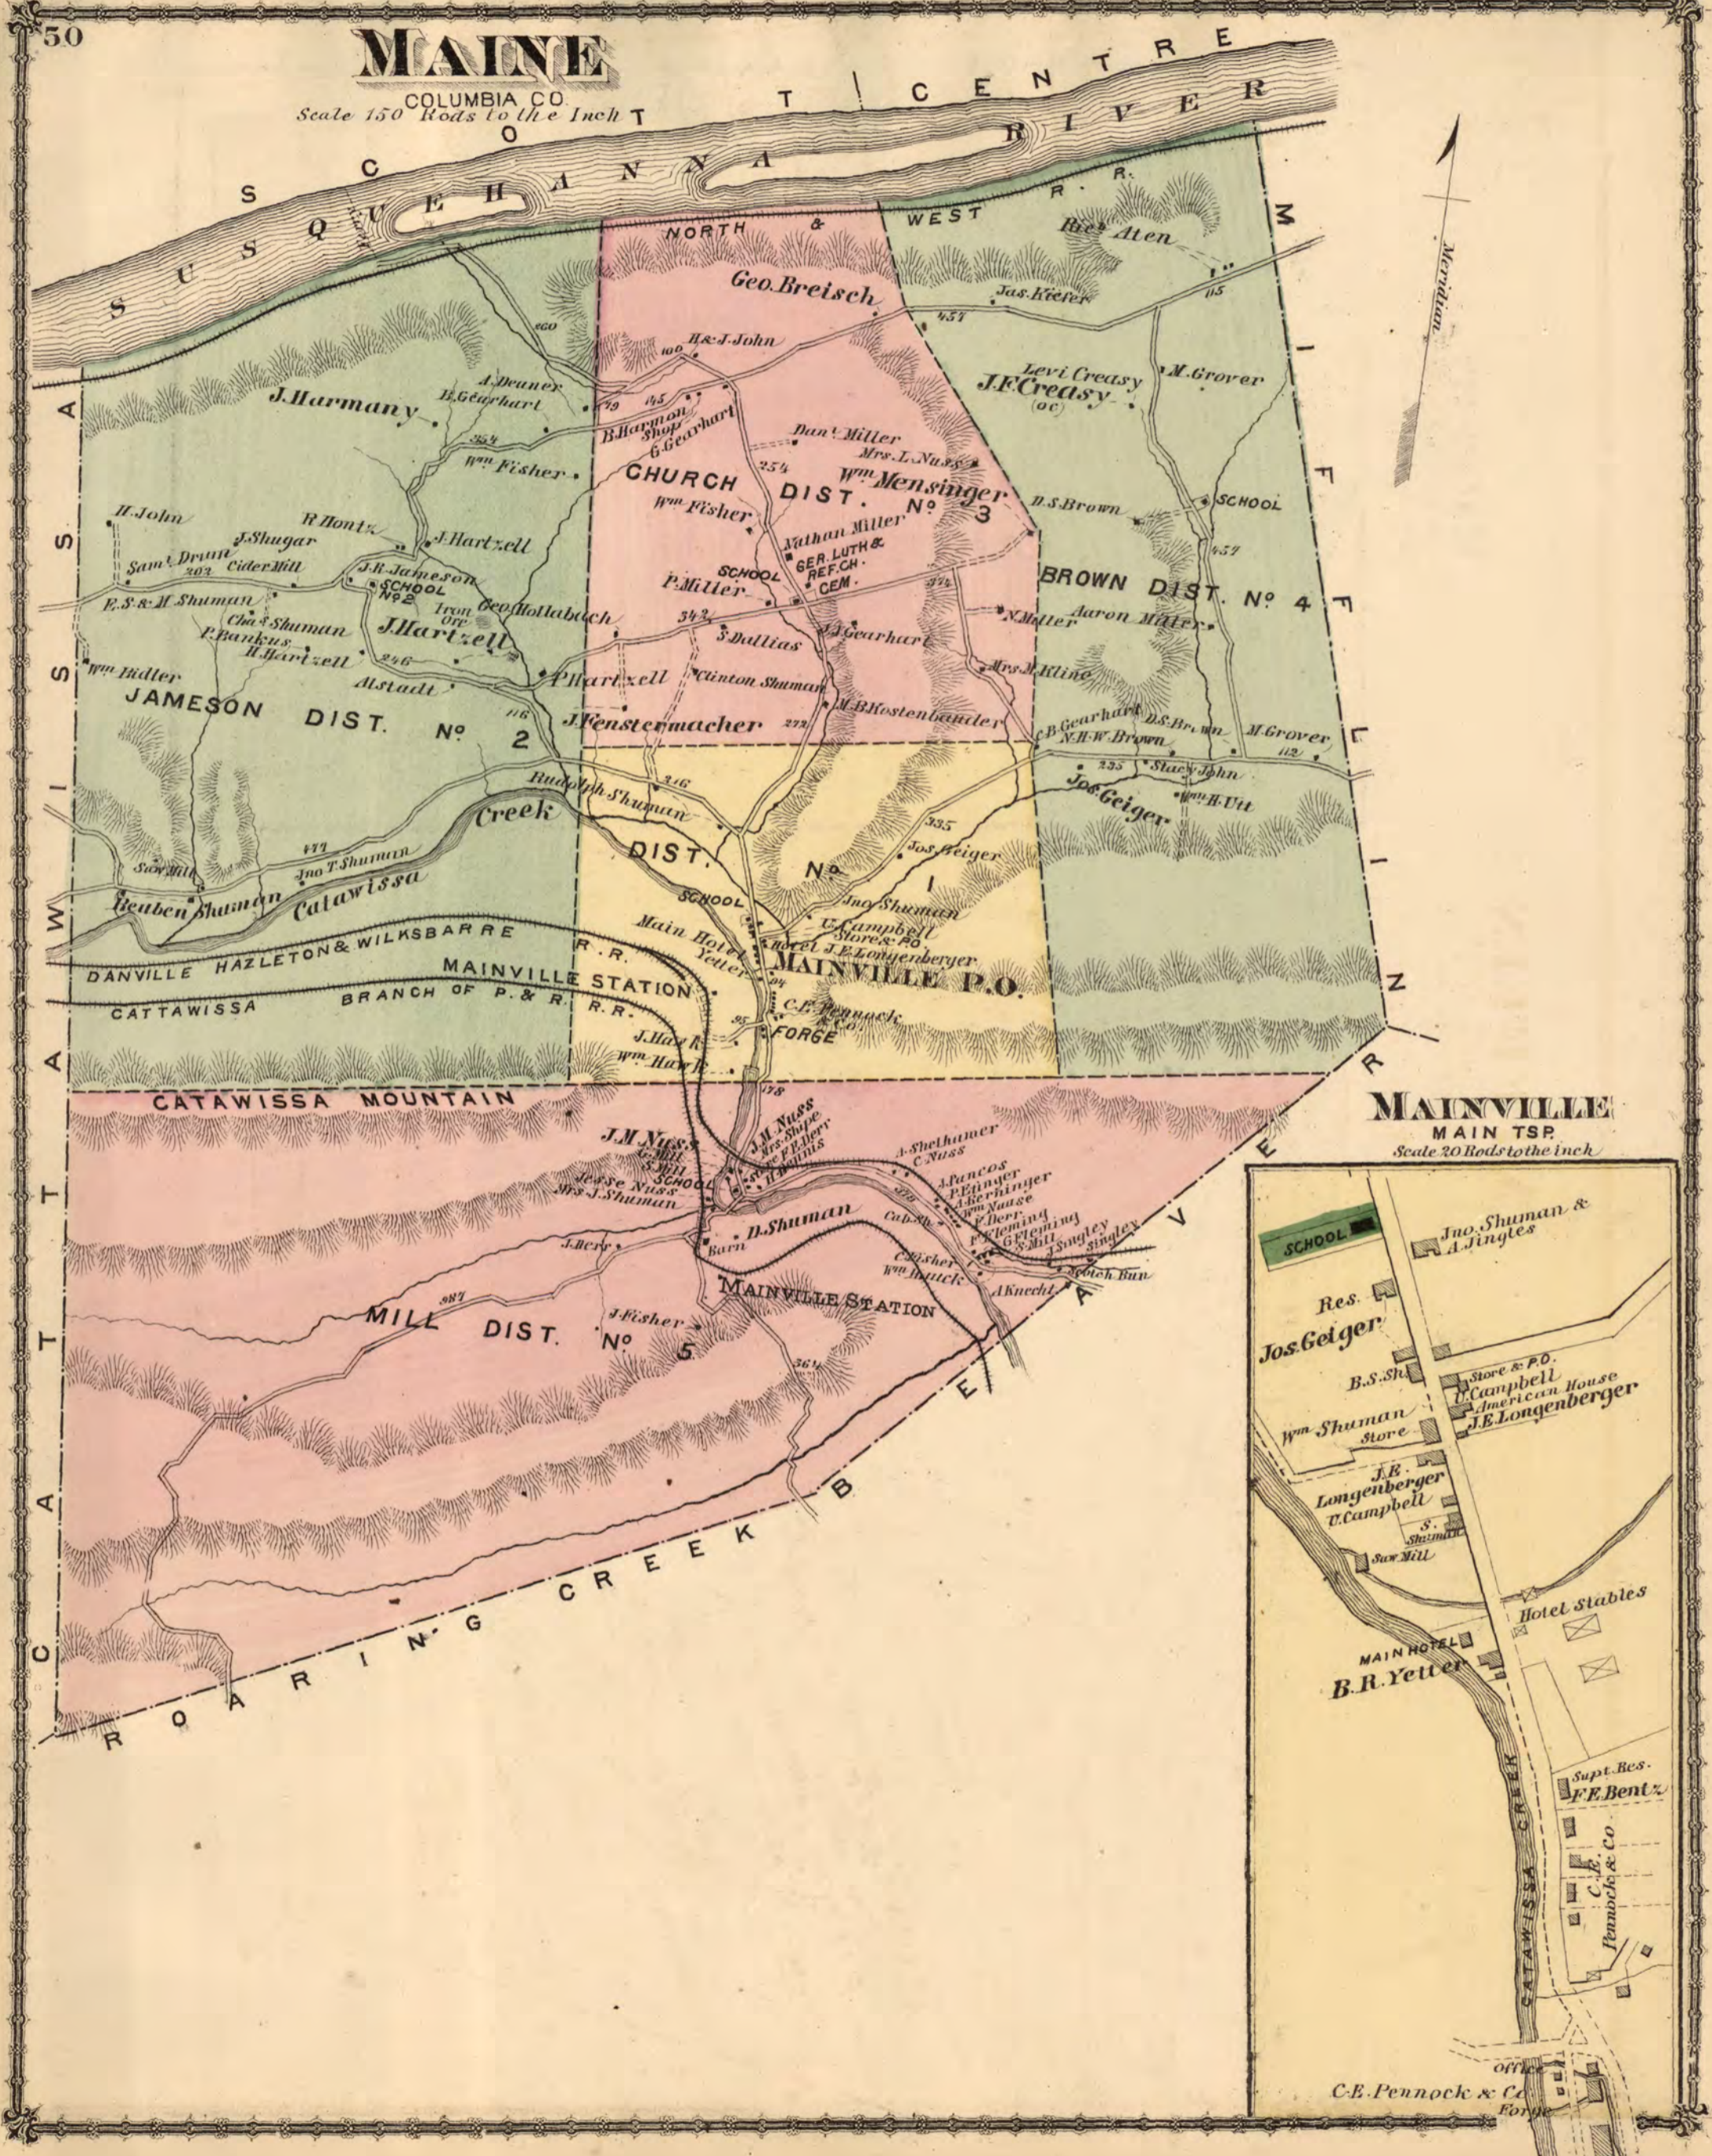

MAINE

COLUMBIA CO
Scale 150 Rods to the Inch

MAINVILLE
MAIN TSP.
Scale 20 Rods to the inch