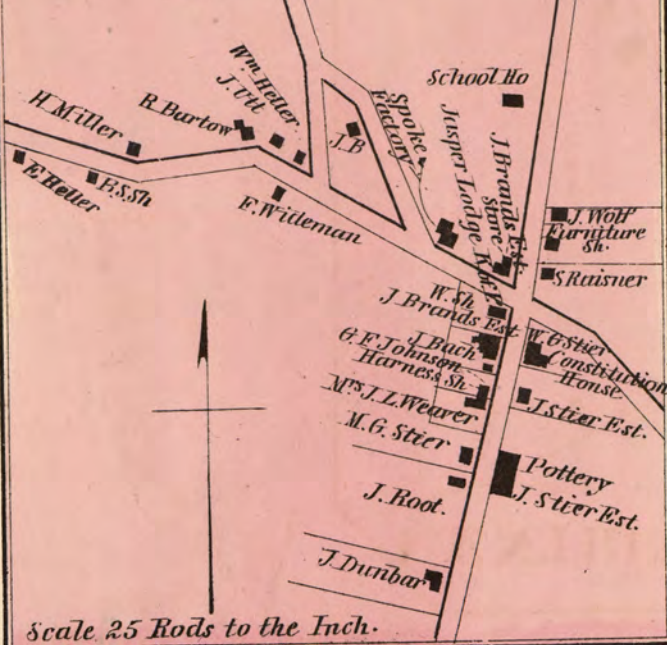

Ger Ref &
Luth Ch
Cem

JOHNSONVILLE P.O

Scale 25 Rods to the Inch.