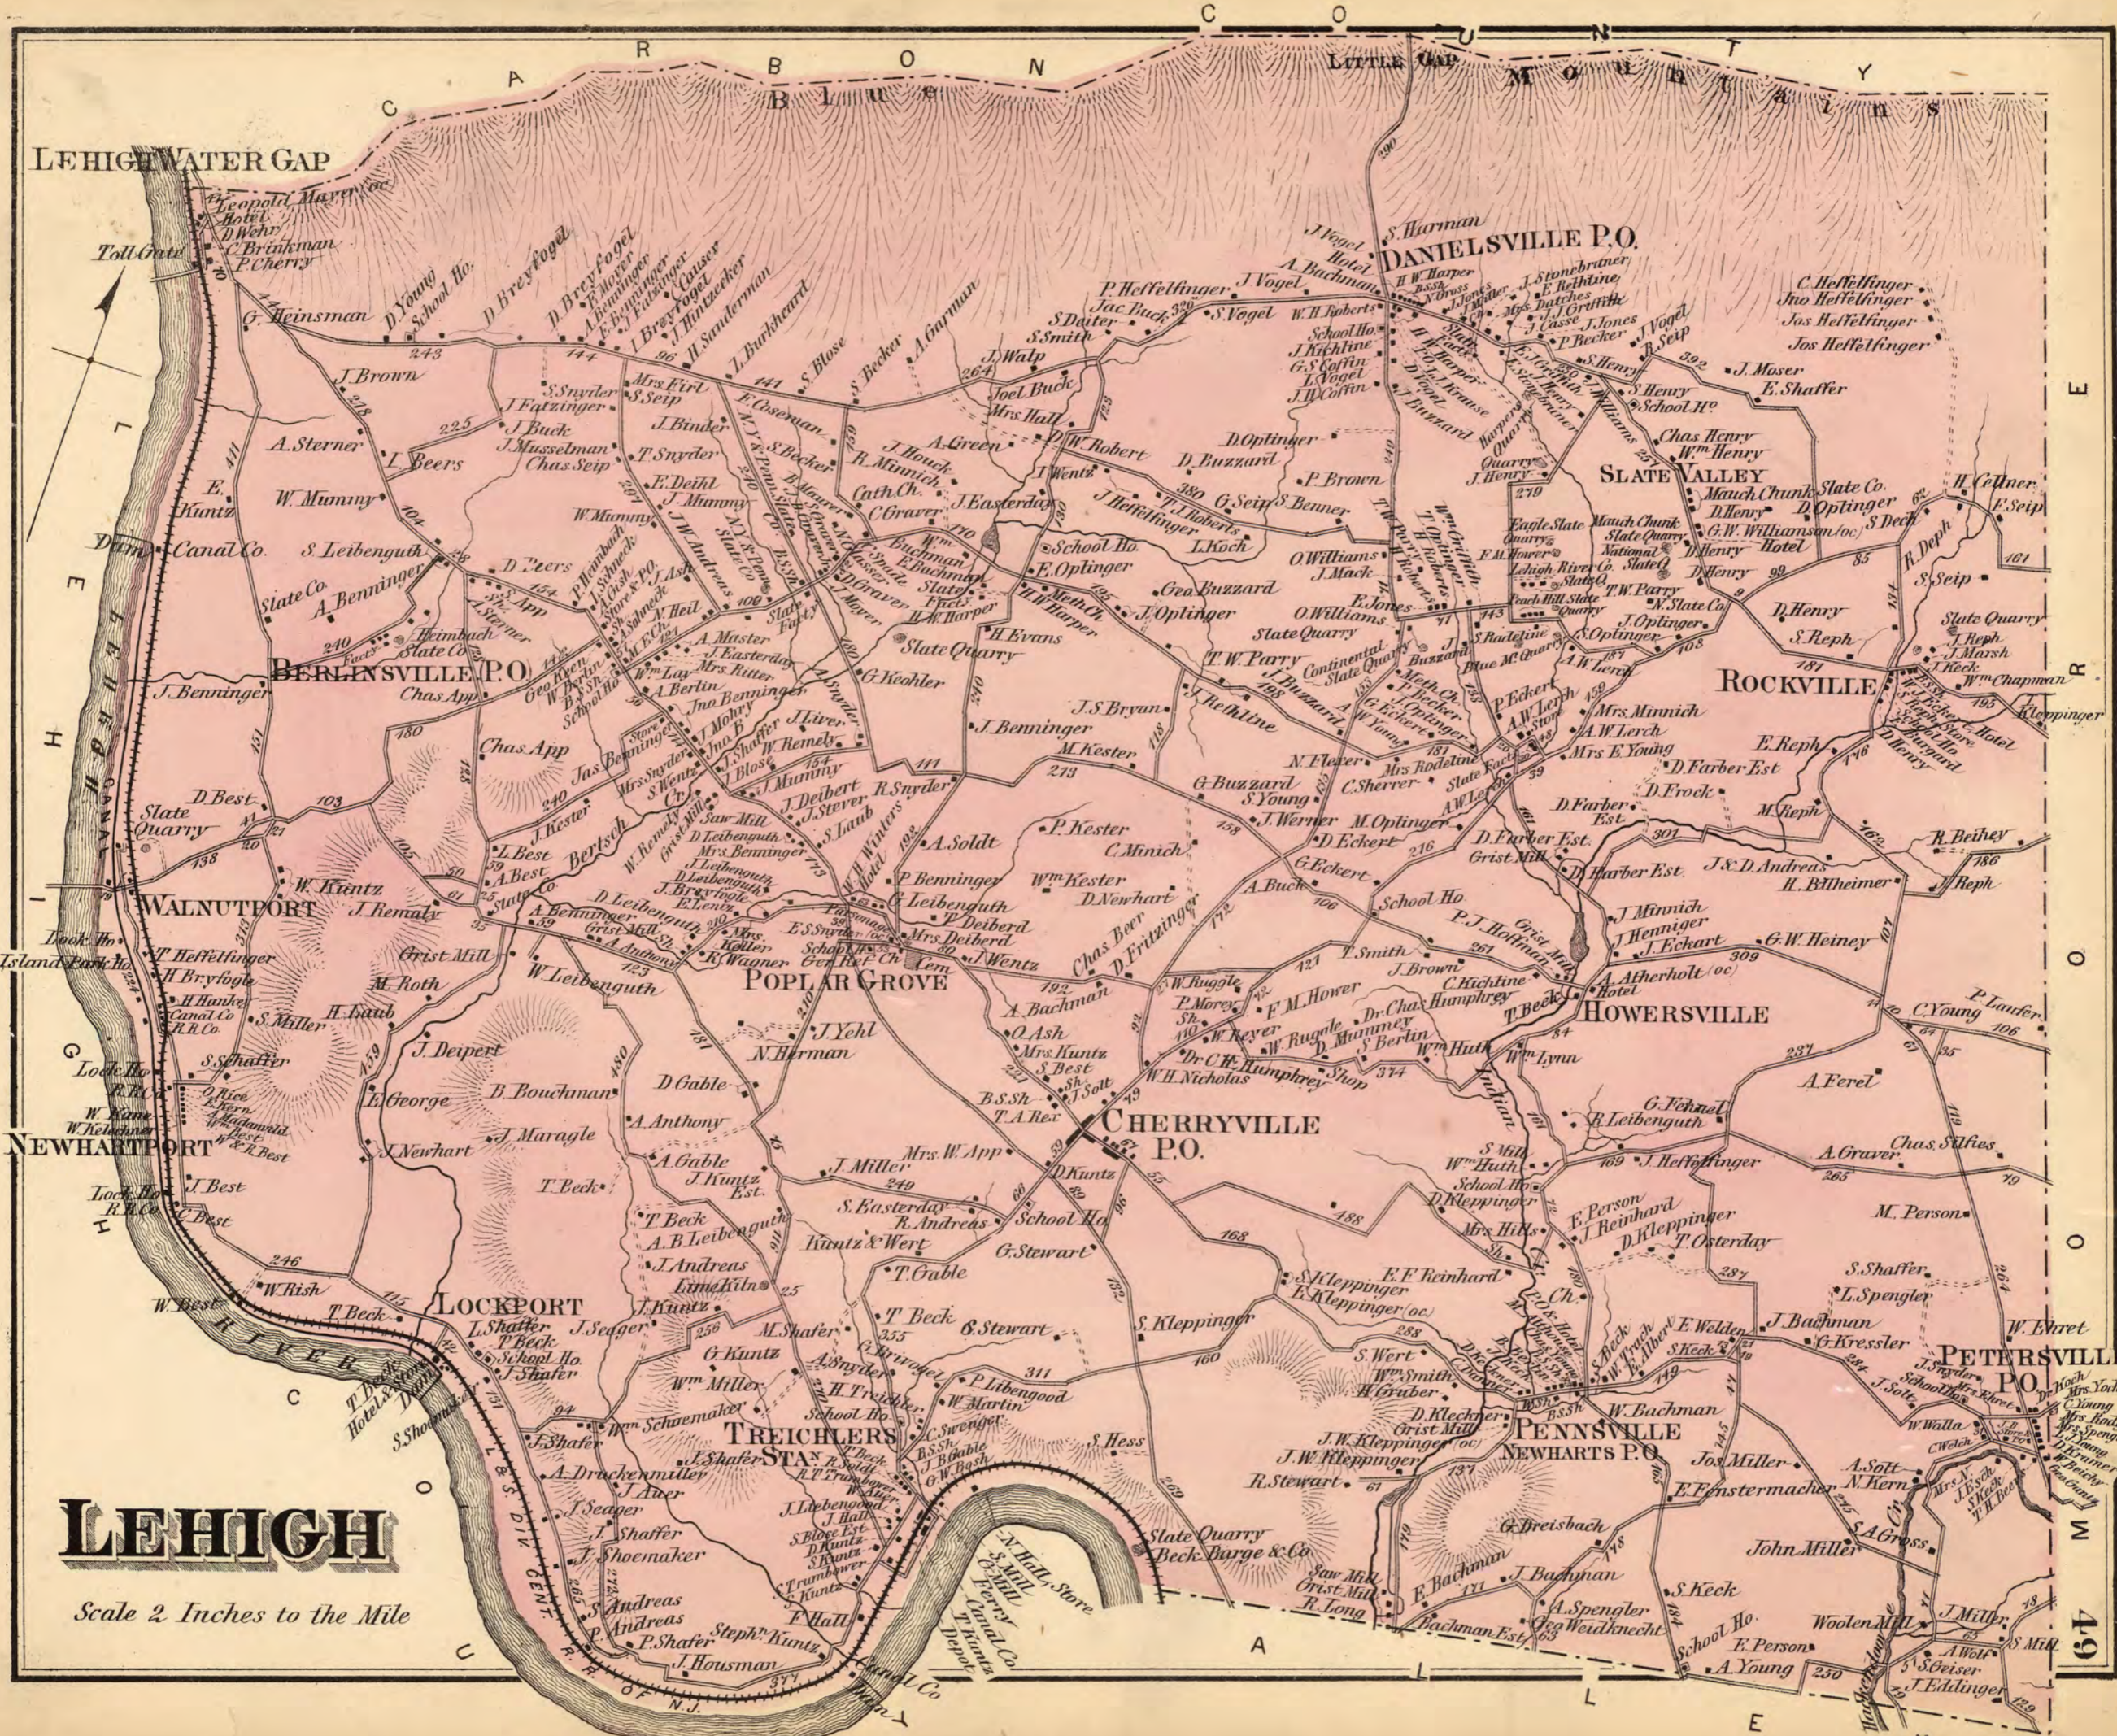

LEHIGH WATER GAP

LEHIGH

Scale 2 Inches to the Mile