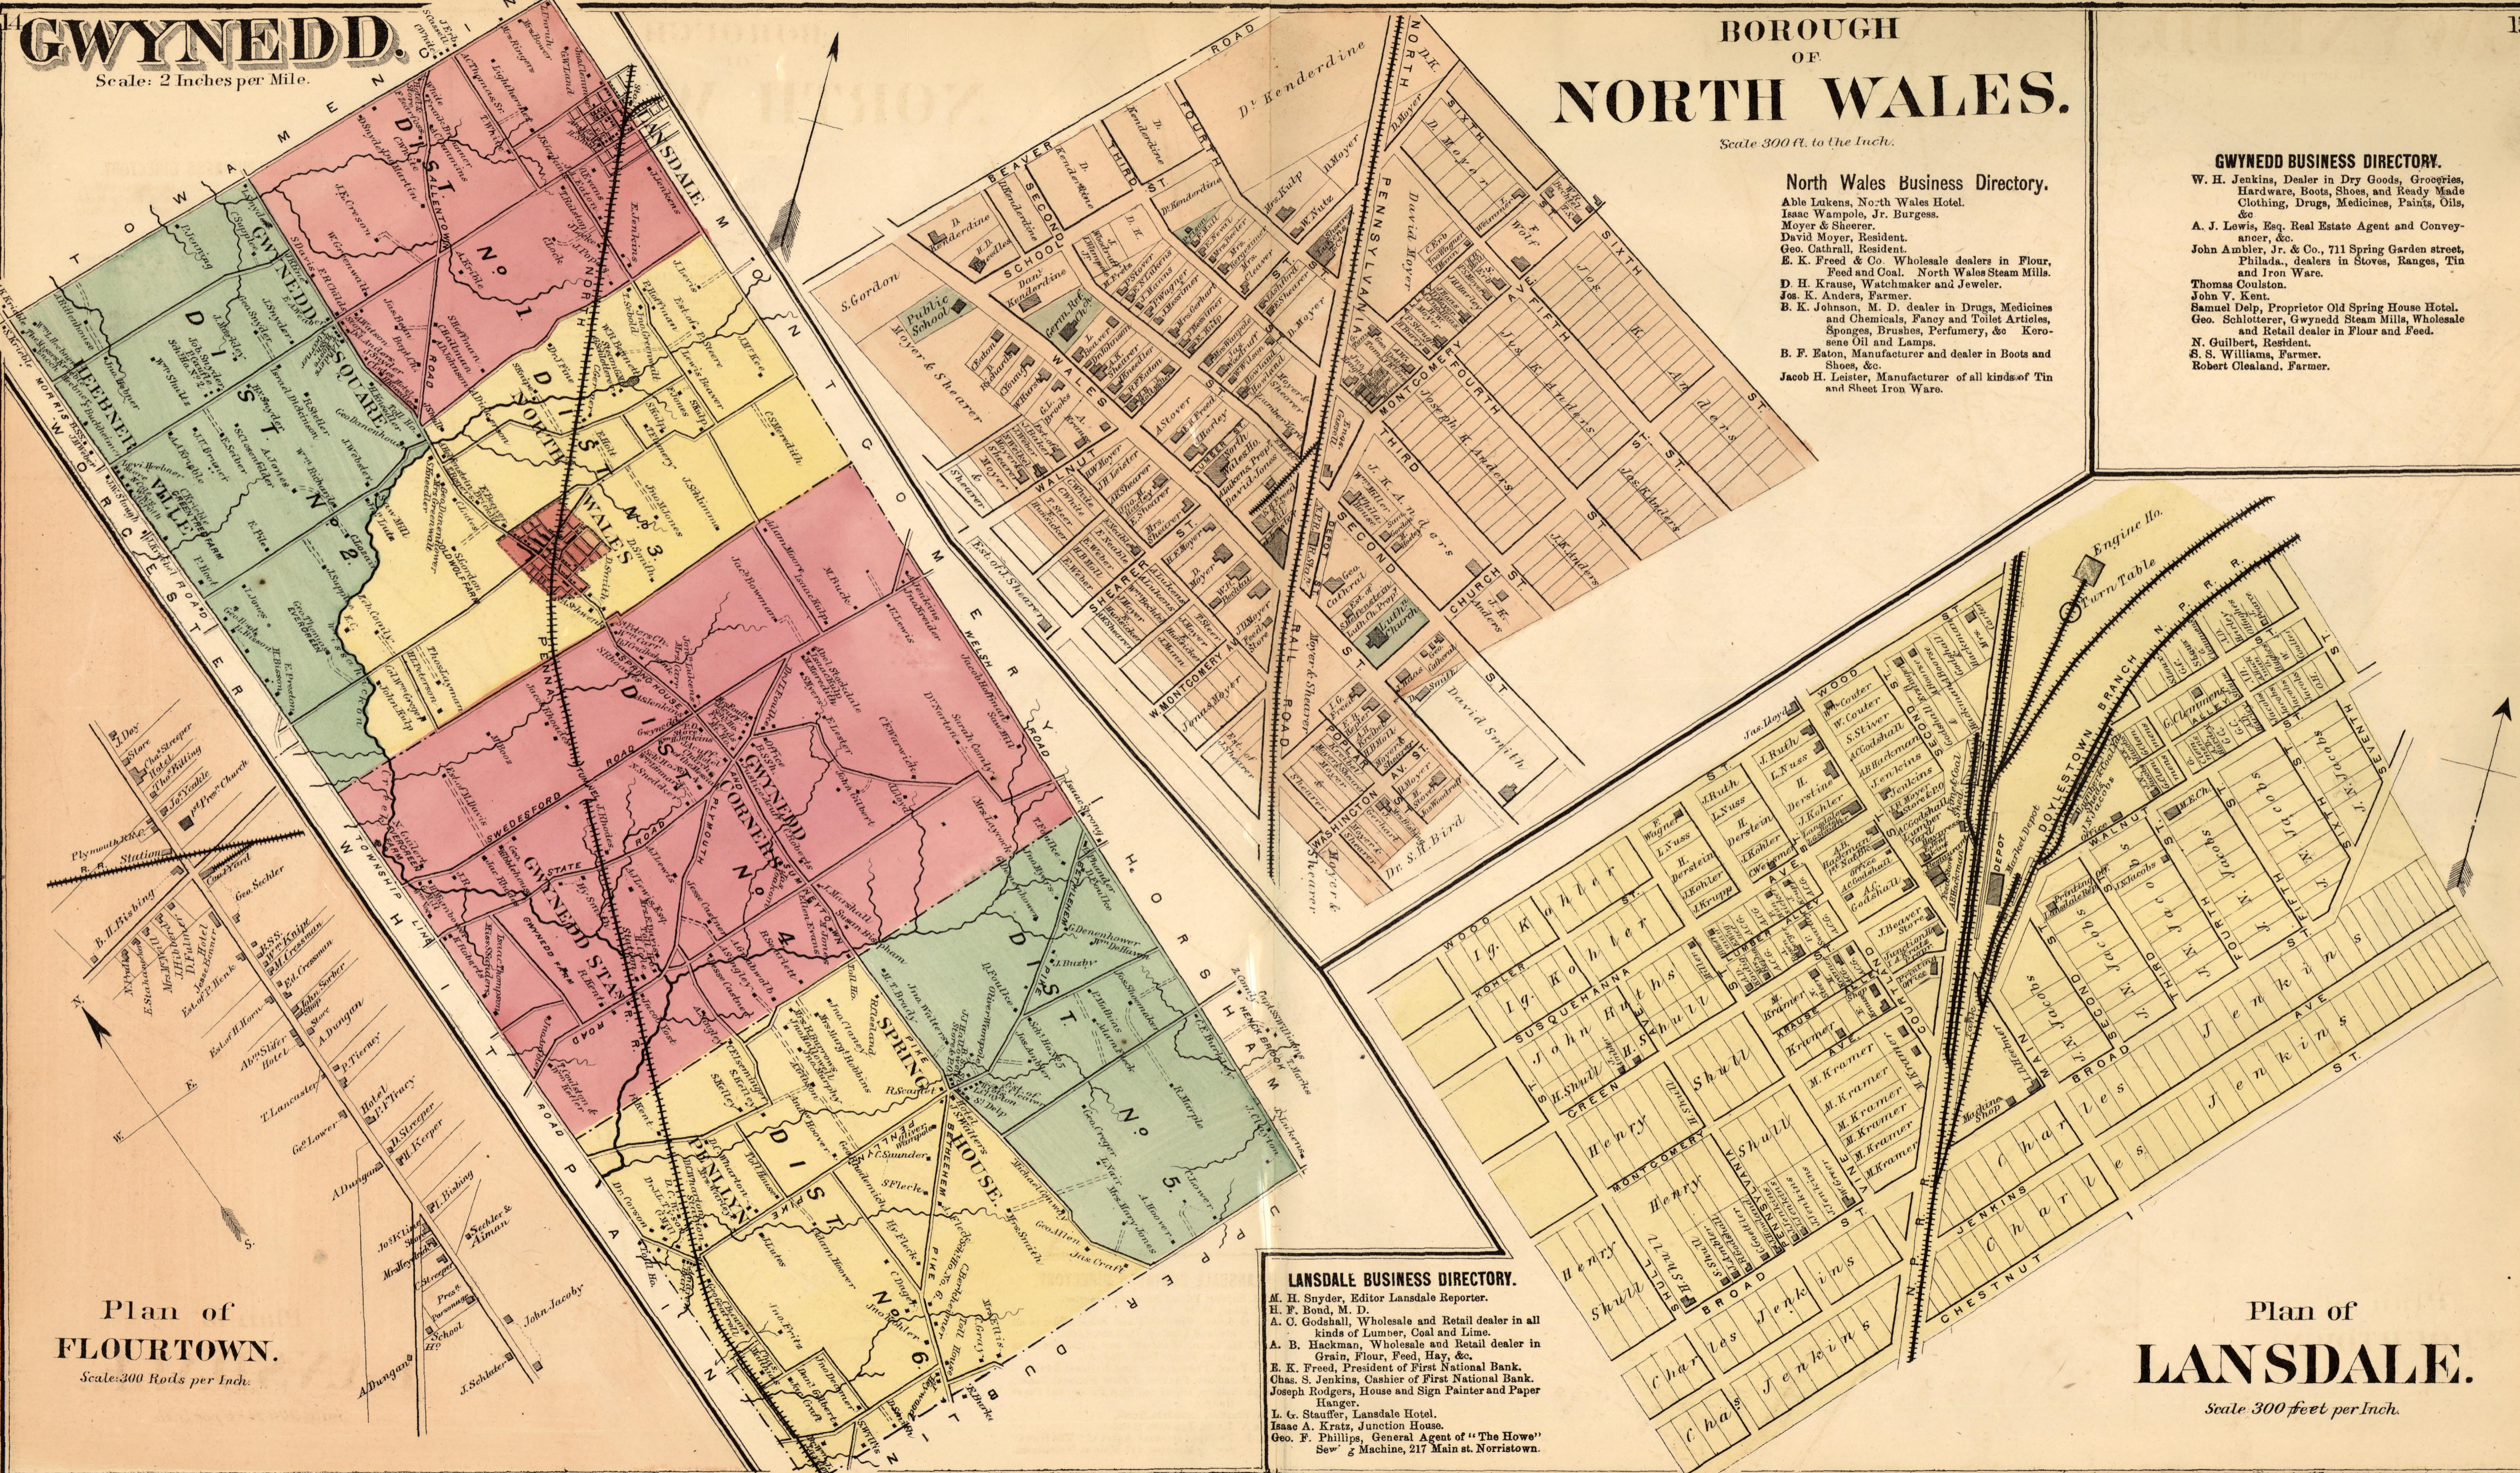

Scale: 2 Inches per Mile.

Scale 300 ft. to the Inch.

North Wales Business Directory.

Able Lukens, North Wales Hotel.
 Isaac Wampole, Jr. Burgess.
 Moyer & Sincere.
 David Moyer, Resident.
 Geo. Cathrall, Resident.
 E. K. Freed & Co. Wholesale dealers in Flour, Feed and Coal. North Wales Steam Mills.
 D. H. Krause, Watchmaker and Jeweler.
 Jos. K. Anders, Farmer.
 B. K. Johnson, M. D. dealer in Drugs, Medicines and Chemicals, Fancy and Toilet Articles, Sponges, Brushes, Perfumery, &c. Kerosene Oil and Lamps.
 B. F. Eaton, Manufacturer and dealer in Boots and Shoes, &c.
 Jacob H. Leister, Manufacturer of all kinds of Tin and Sheet Iron Ware.

Plan of FLOURTOWN.

Scale: 300 Rods per Inch.

Plan of LANSDALE.

Scale 300 feet per Inch.

LANSDALE BUSINESS DIRECTORY.

M. H. Snyder, Editor Lansdale Reporter.
 H. F. Bond, M. D.
 A. C. Godshall, Wholesale and Retail dealer in all kinds of Lumber, Coal and Lime.
 A. B. Hackman, Wholesale and Retail dealer in Grain, Flour, Feed, Hay, &c.
 E. K. Freed, President of First National Bank.
 Ohas. S. Jenkins, Cashier of First National Bank.
 Joseph Rodgers, House and Sign Painter and Paper Hanger.
 L. G. Stauffer, Lansdale Hotel.
 Isaac A. Kratz, Junction House.
 Geo. F. Phillips, General Agent of "The Howe" Sew' g Machine, 217 Main st. Norristown.