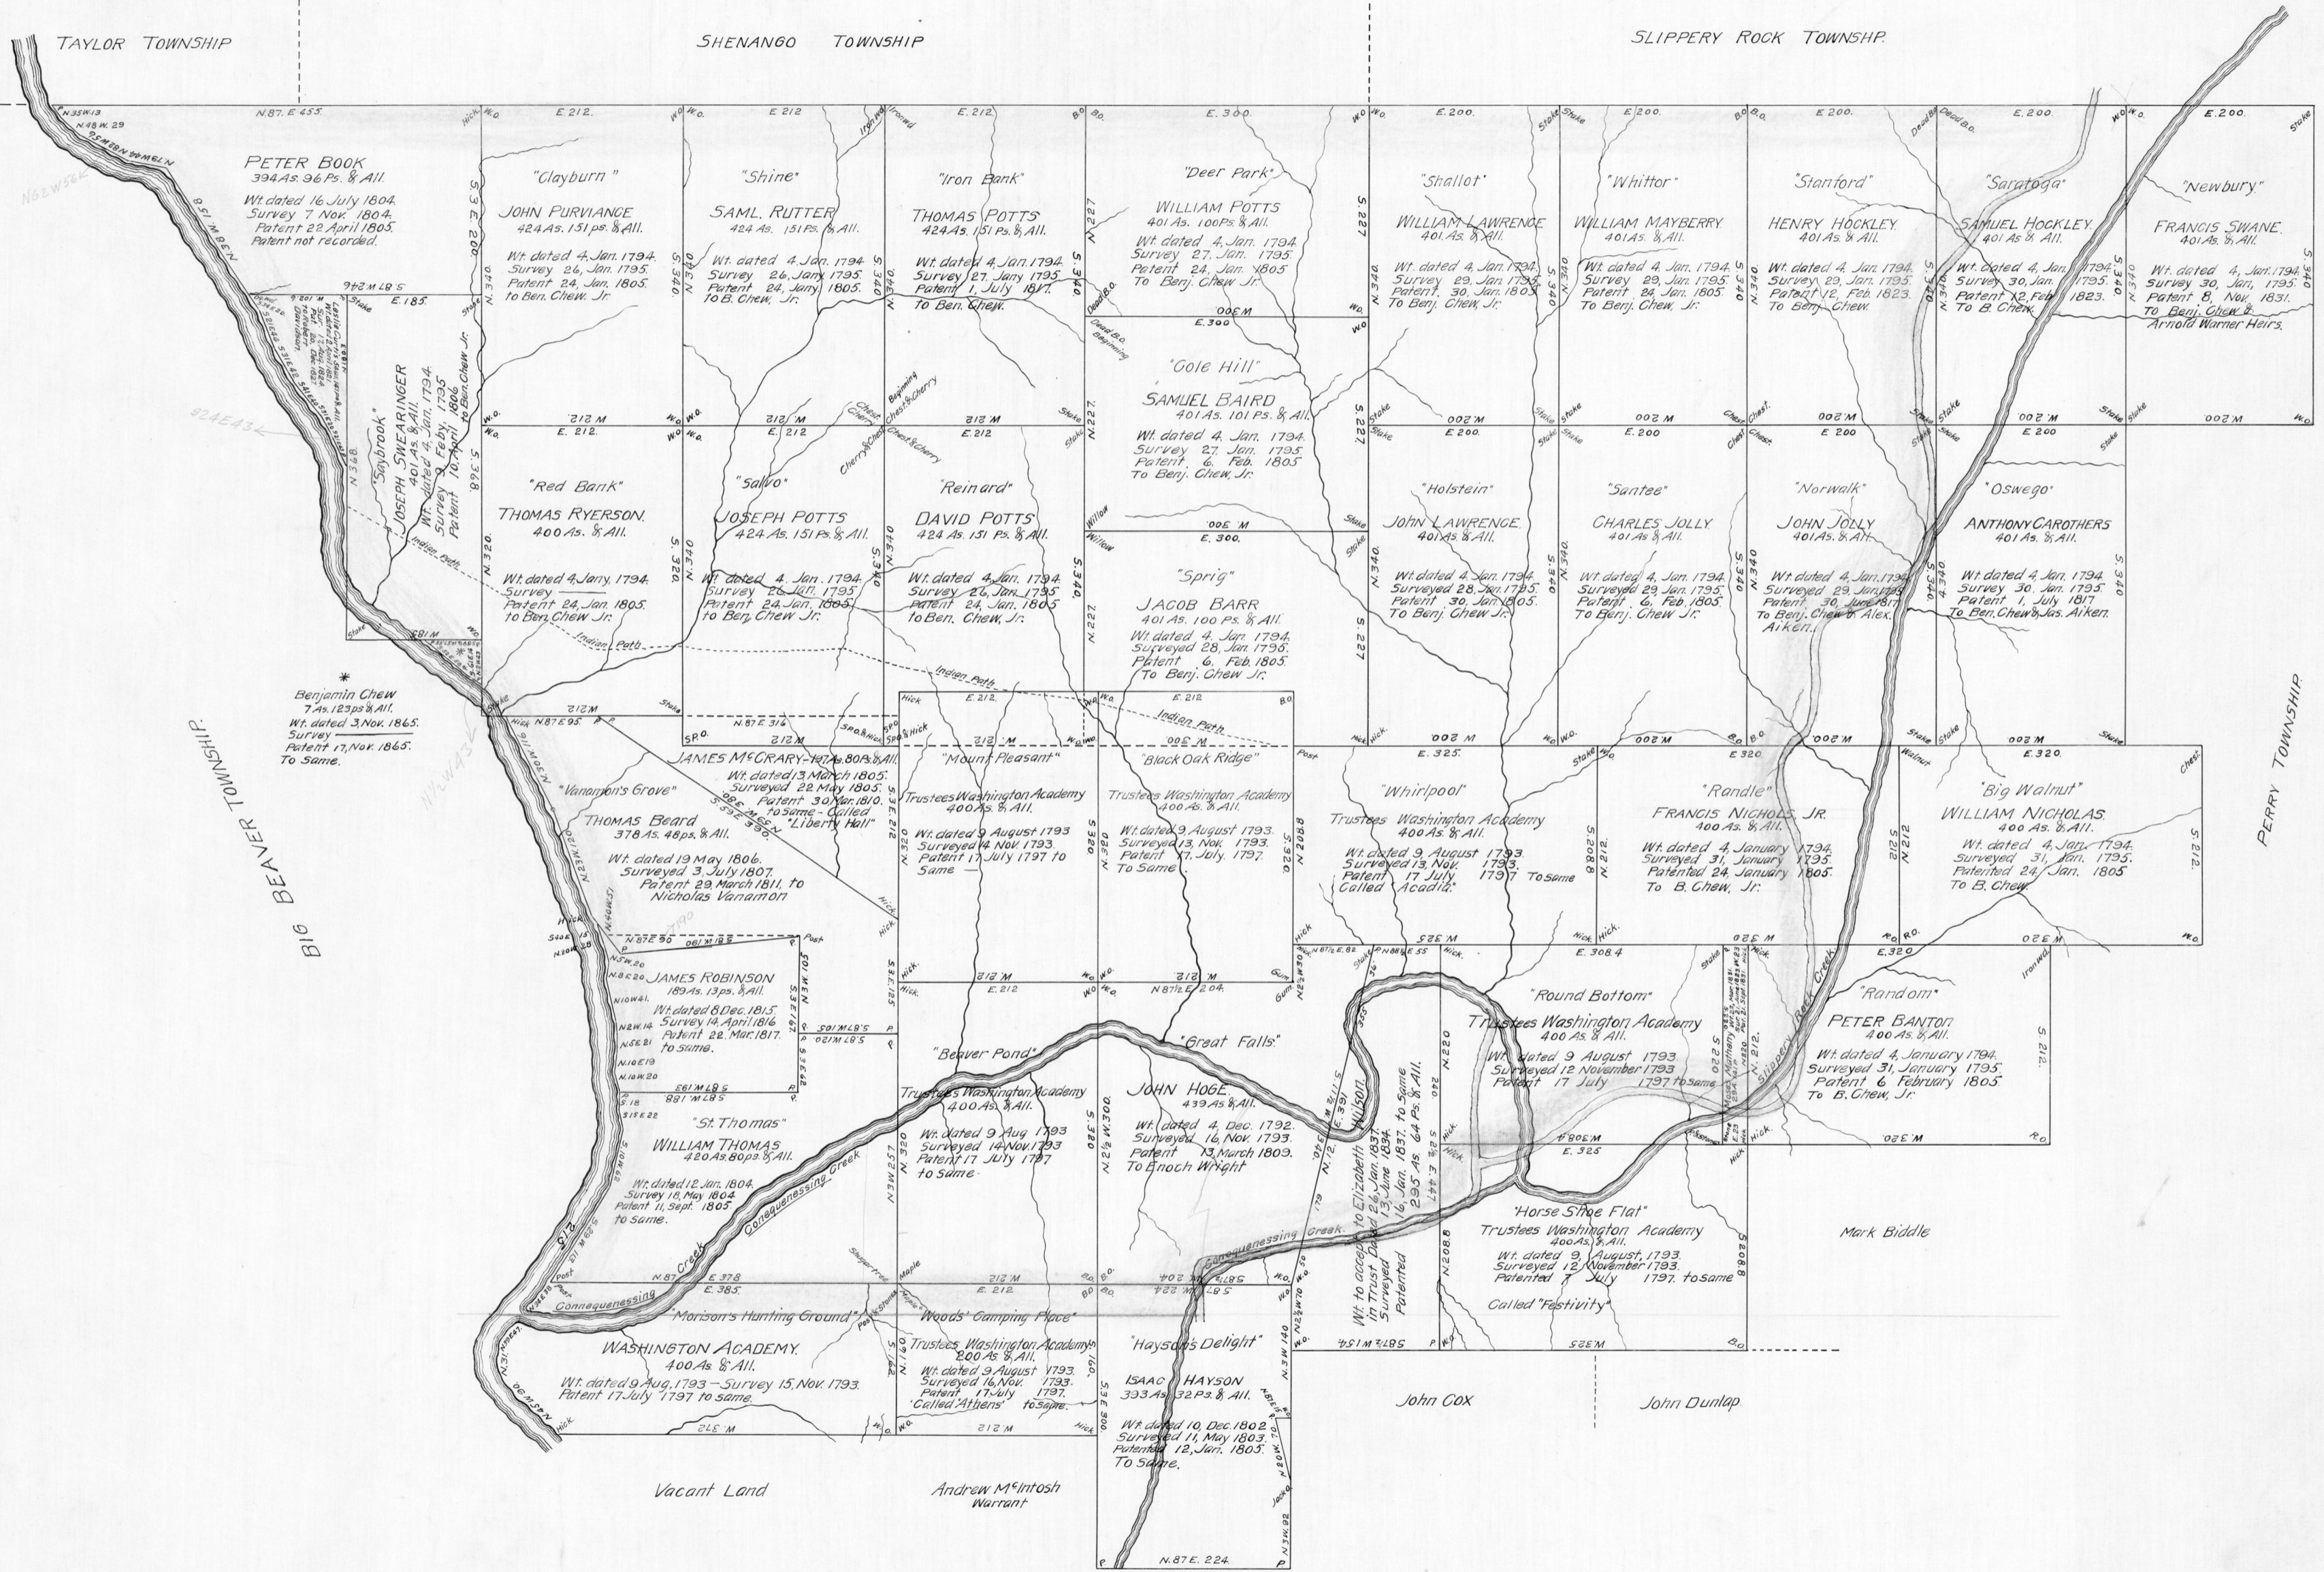

# WAYNE TOWNSHIP, LAWRENCE COUNTY.

17

BIG BEAVER TOWNSHIP

PERRY TOWNSHIP

3868

BEAVER COUNTY.

G.S.C.

17