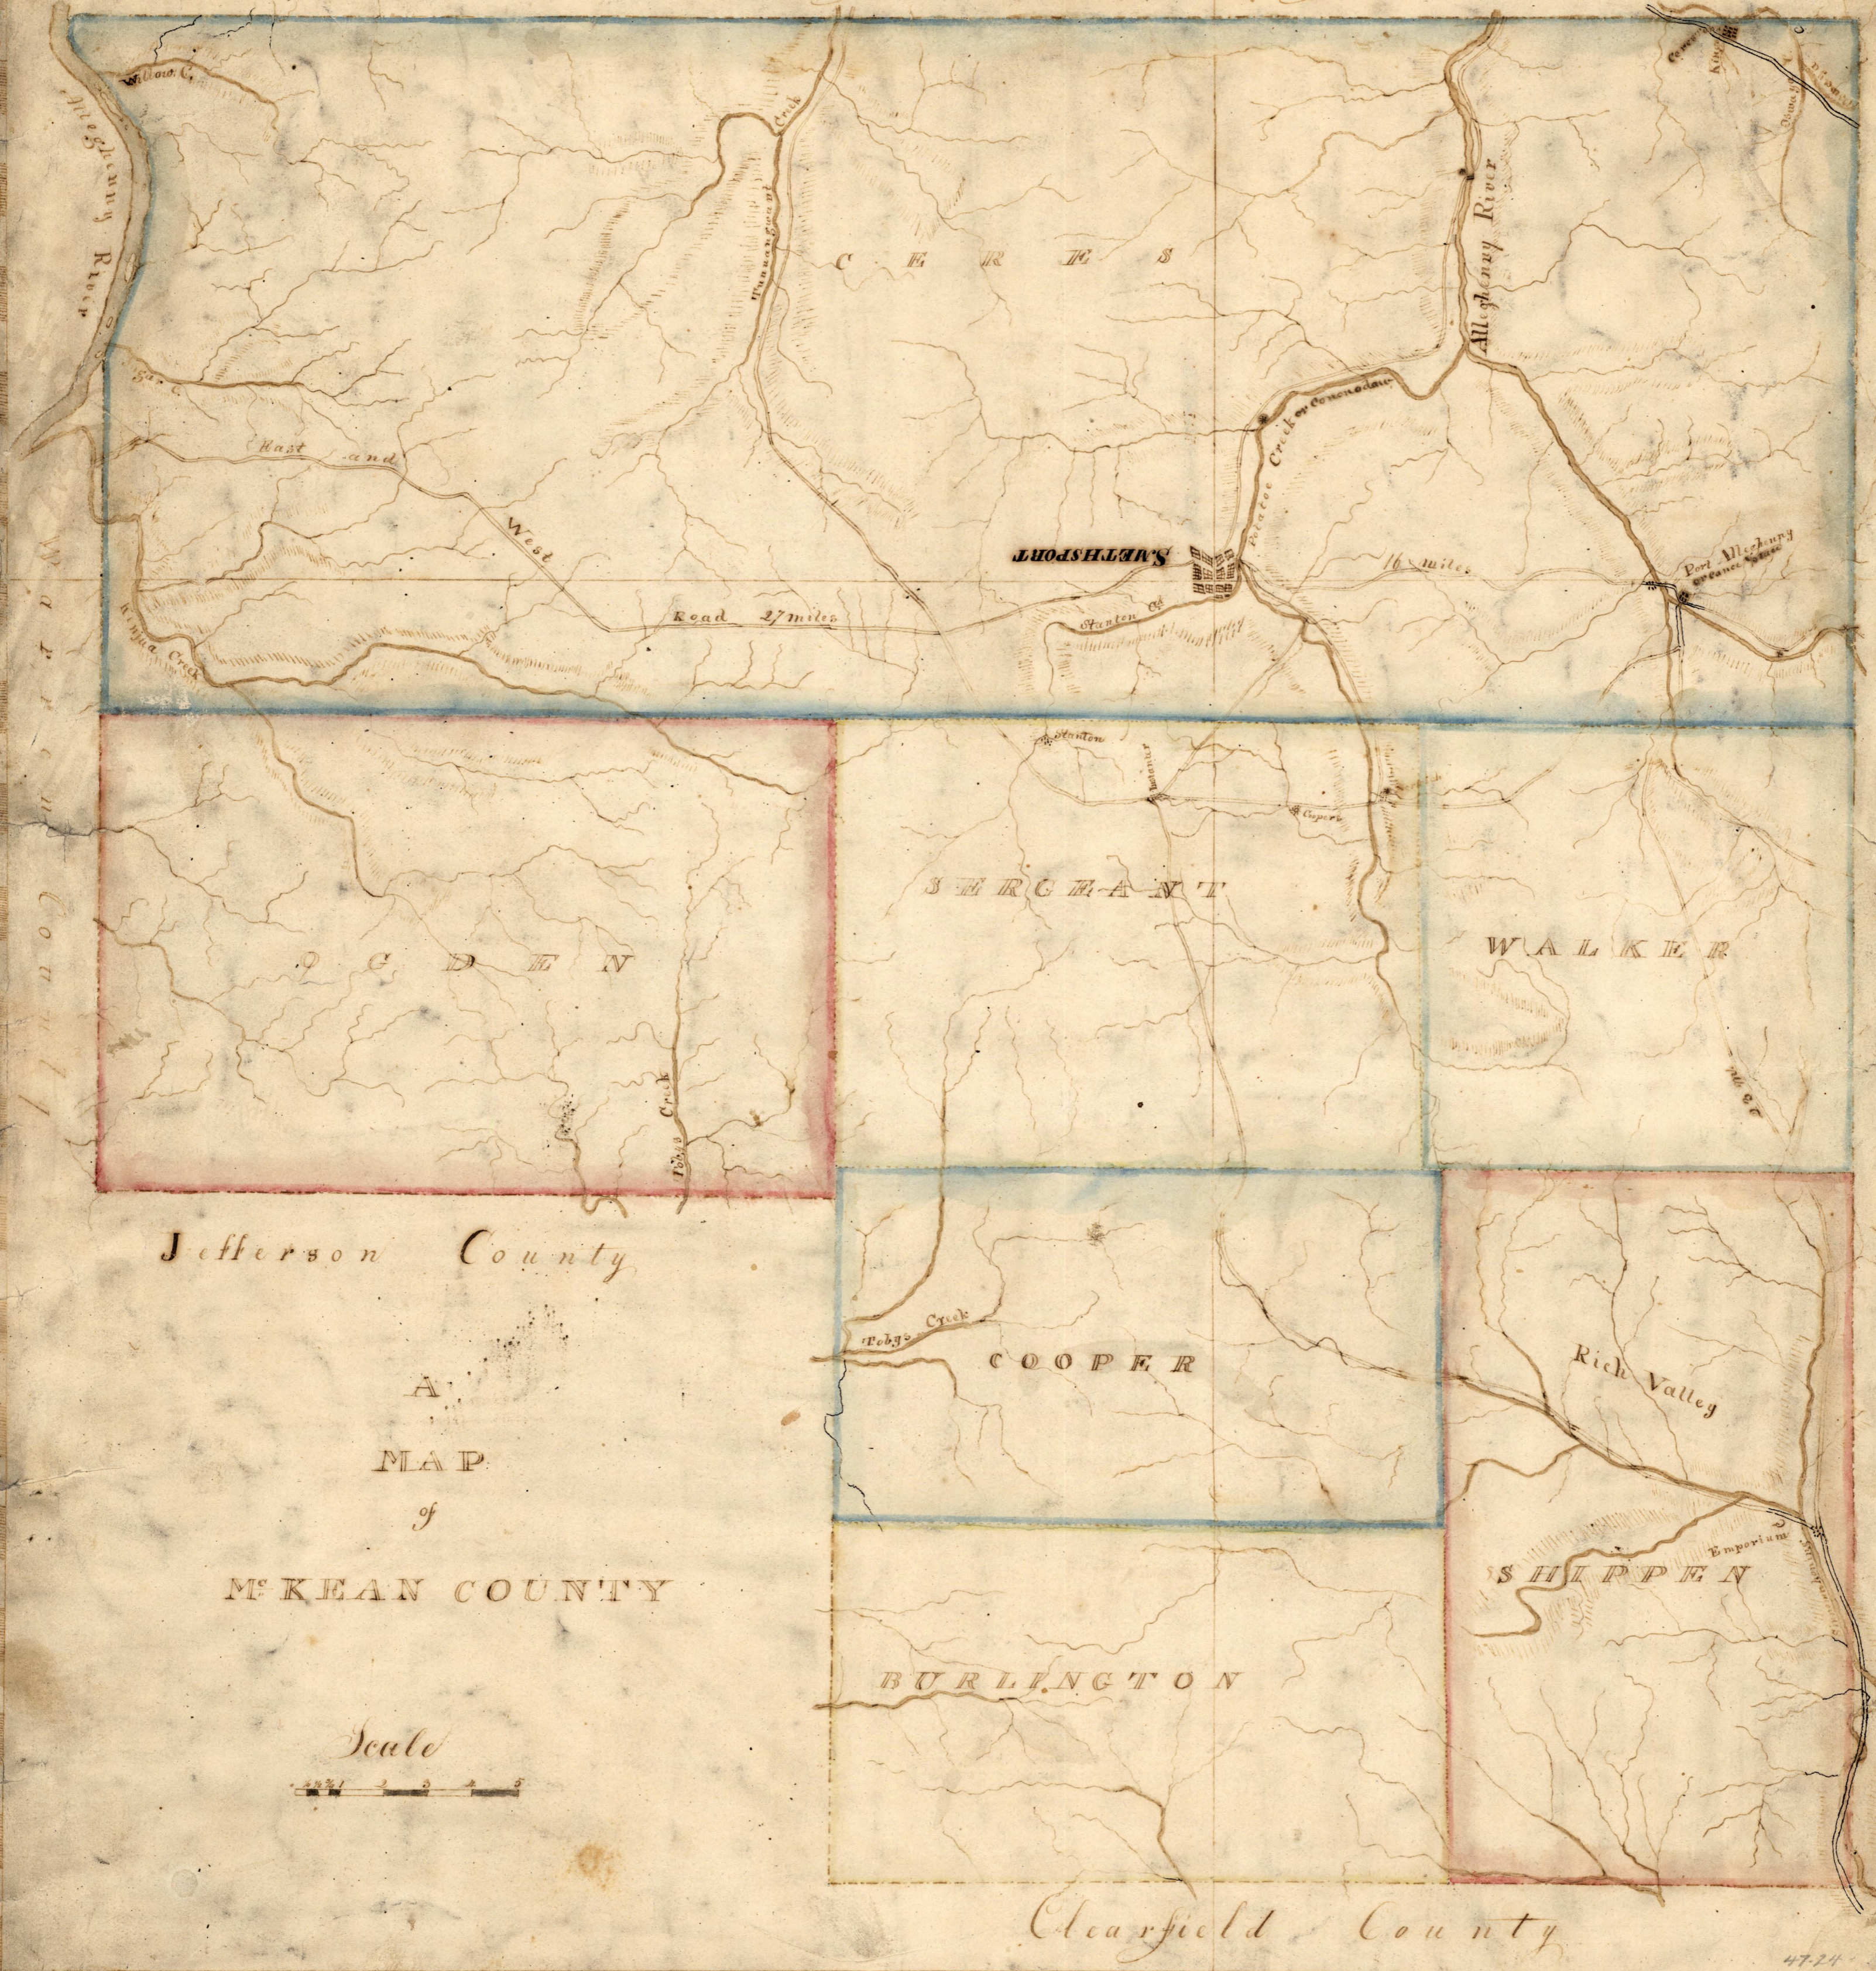

# State of New York

Jefferson County

A  
MAP  
of

McKEAN COUNTY

Clearfield County

78° 00' West Longitude  
 41° 22' North Latitude  
 Spangley County

Copied from the original under the direction  
 of the Surveyor Genl. Feb. 17<sup>th</sup> 1817.  
 J. W. Whiteside