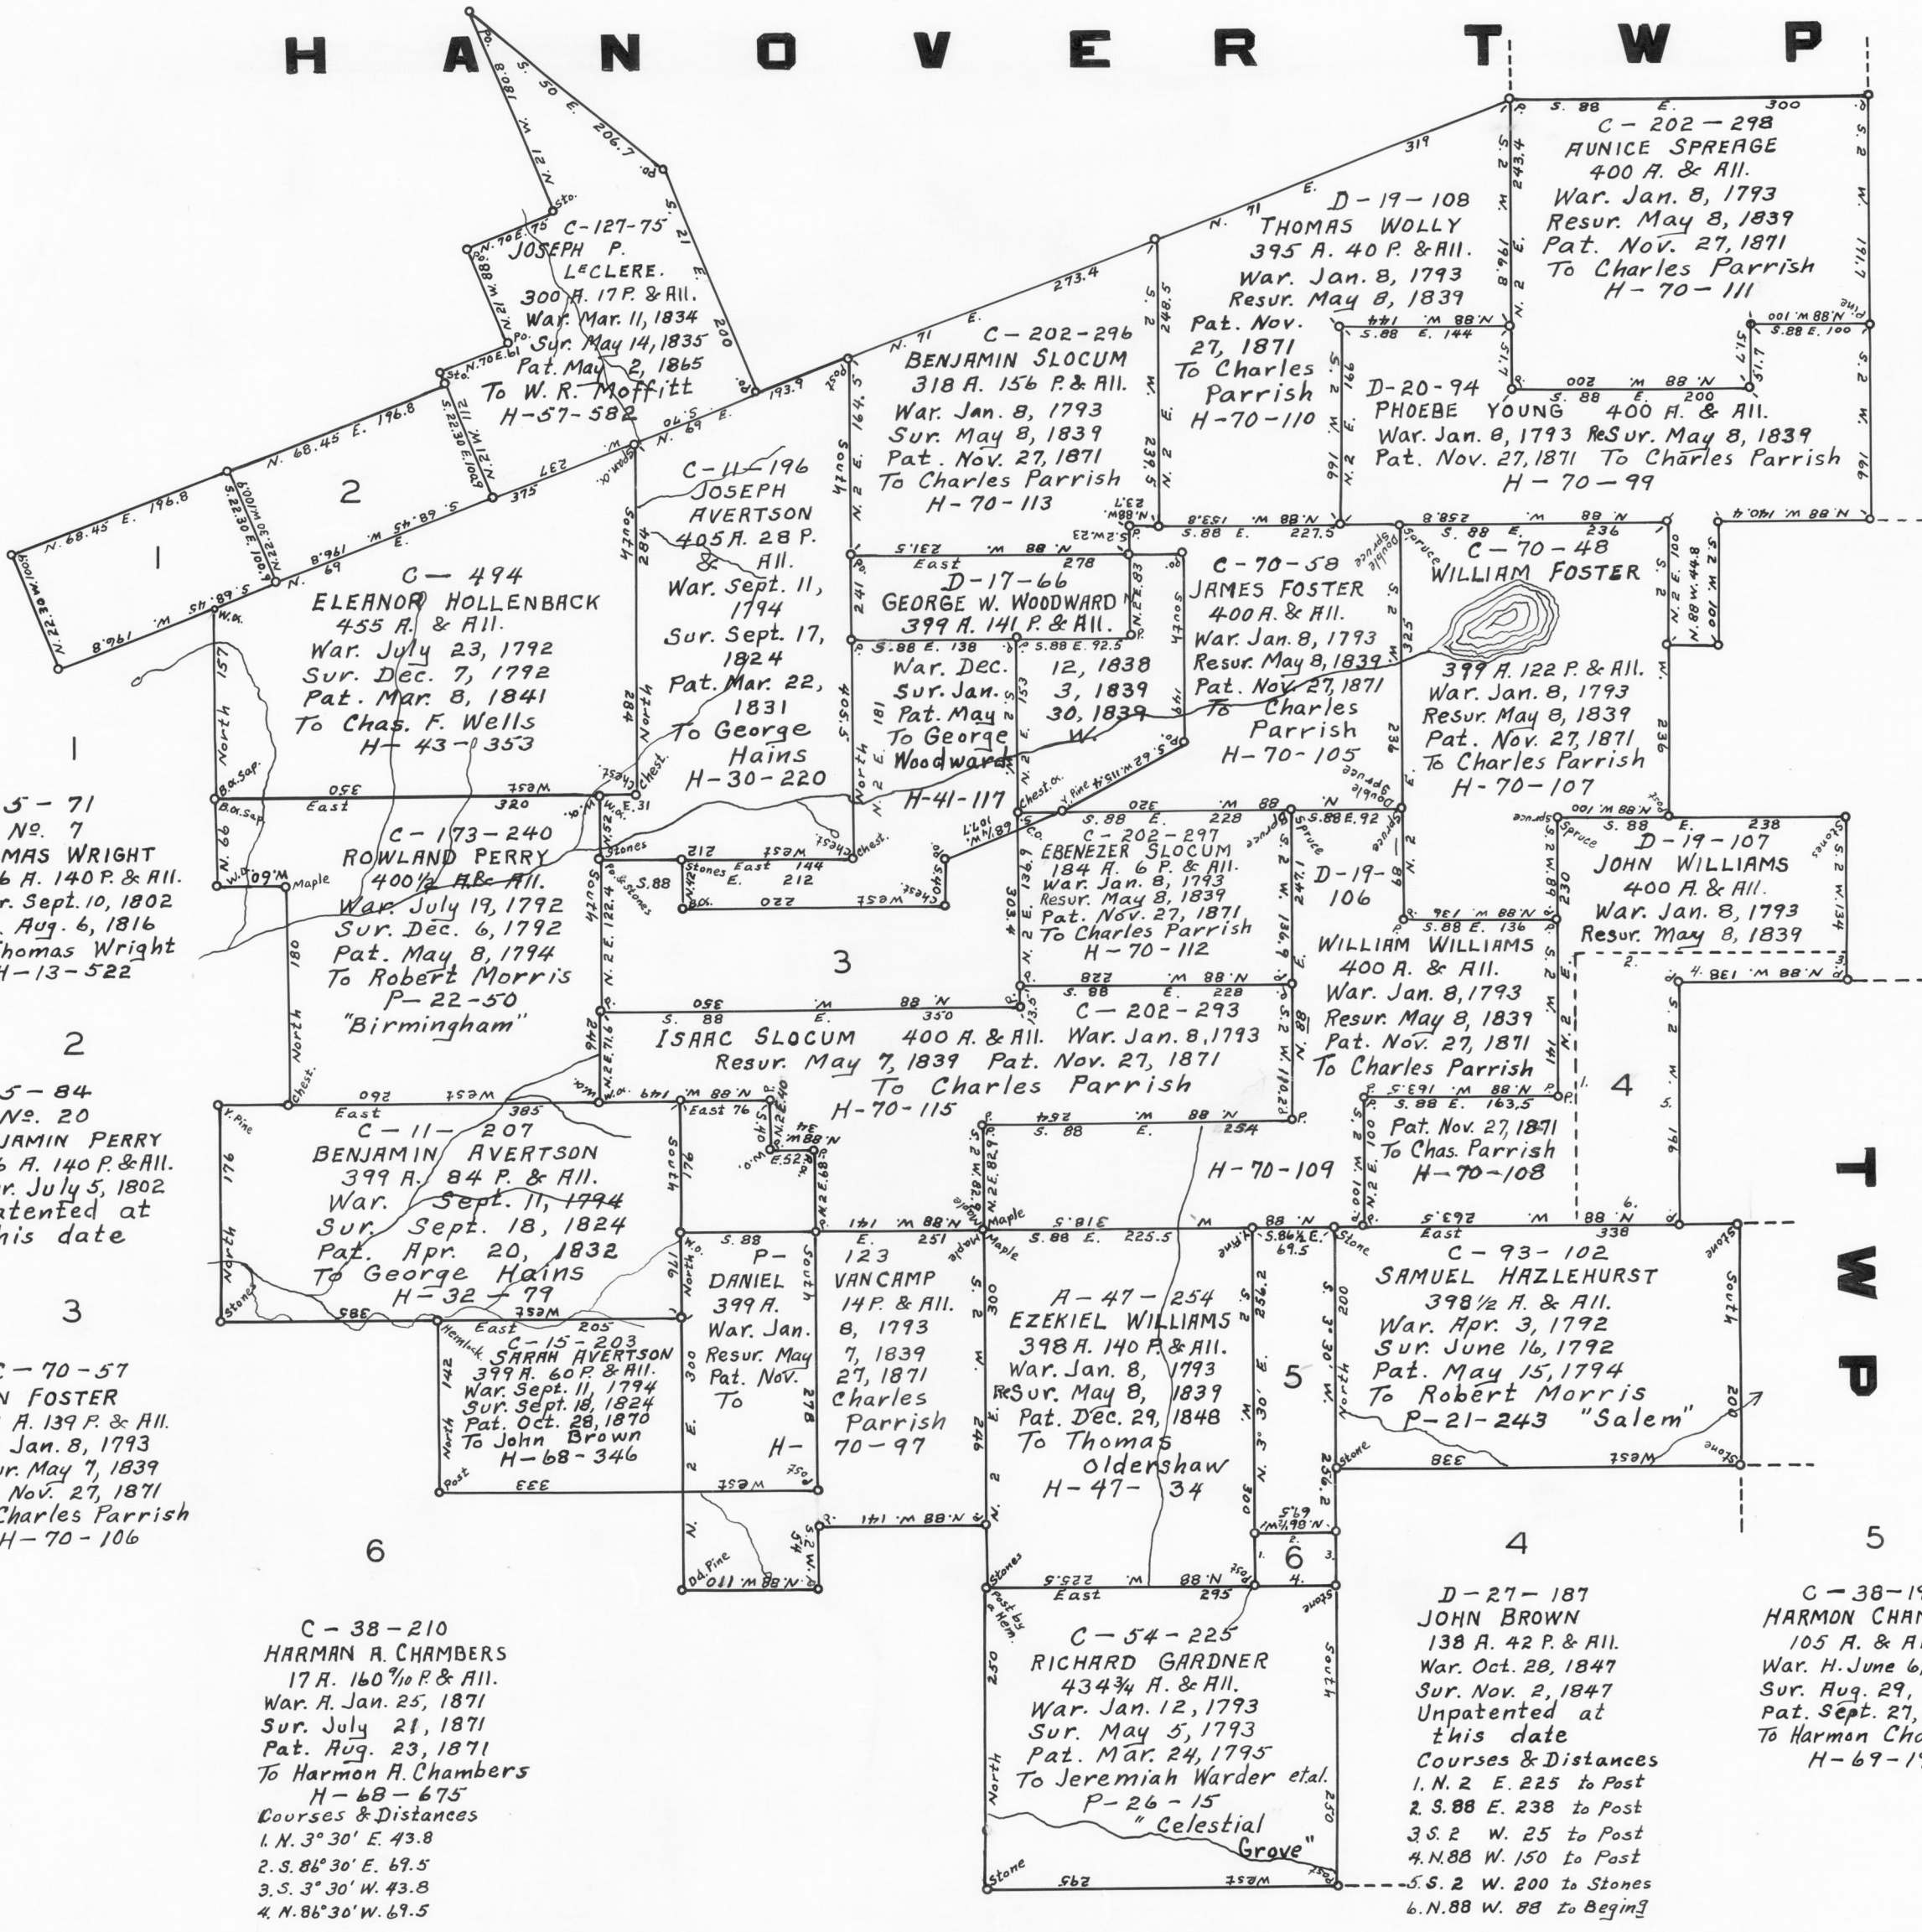

H A N O V E R T W P

B E A R C R E E K T W P

W R I G H T T W P

T W P

D E N N I S O N T W P

FAIRVIEW TWP

A CONNECTED WARRANTEE TOWNSHIP MAP: of Fairview Township, Luzerne County. The Applications, Warrants, Surveys and Patents bearing dates respectively as above set forth, constructed from and compared with the original drafts remaining on file in the Department of Internal Affairs, of the Commonwealth of Pennsylvania; under the direction of Warren J. Daniel, Director of the Land Office.