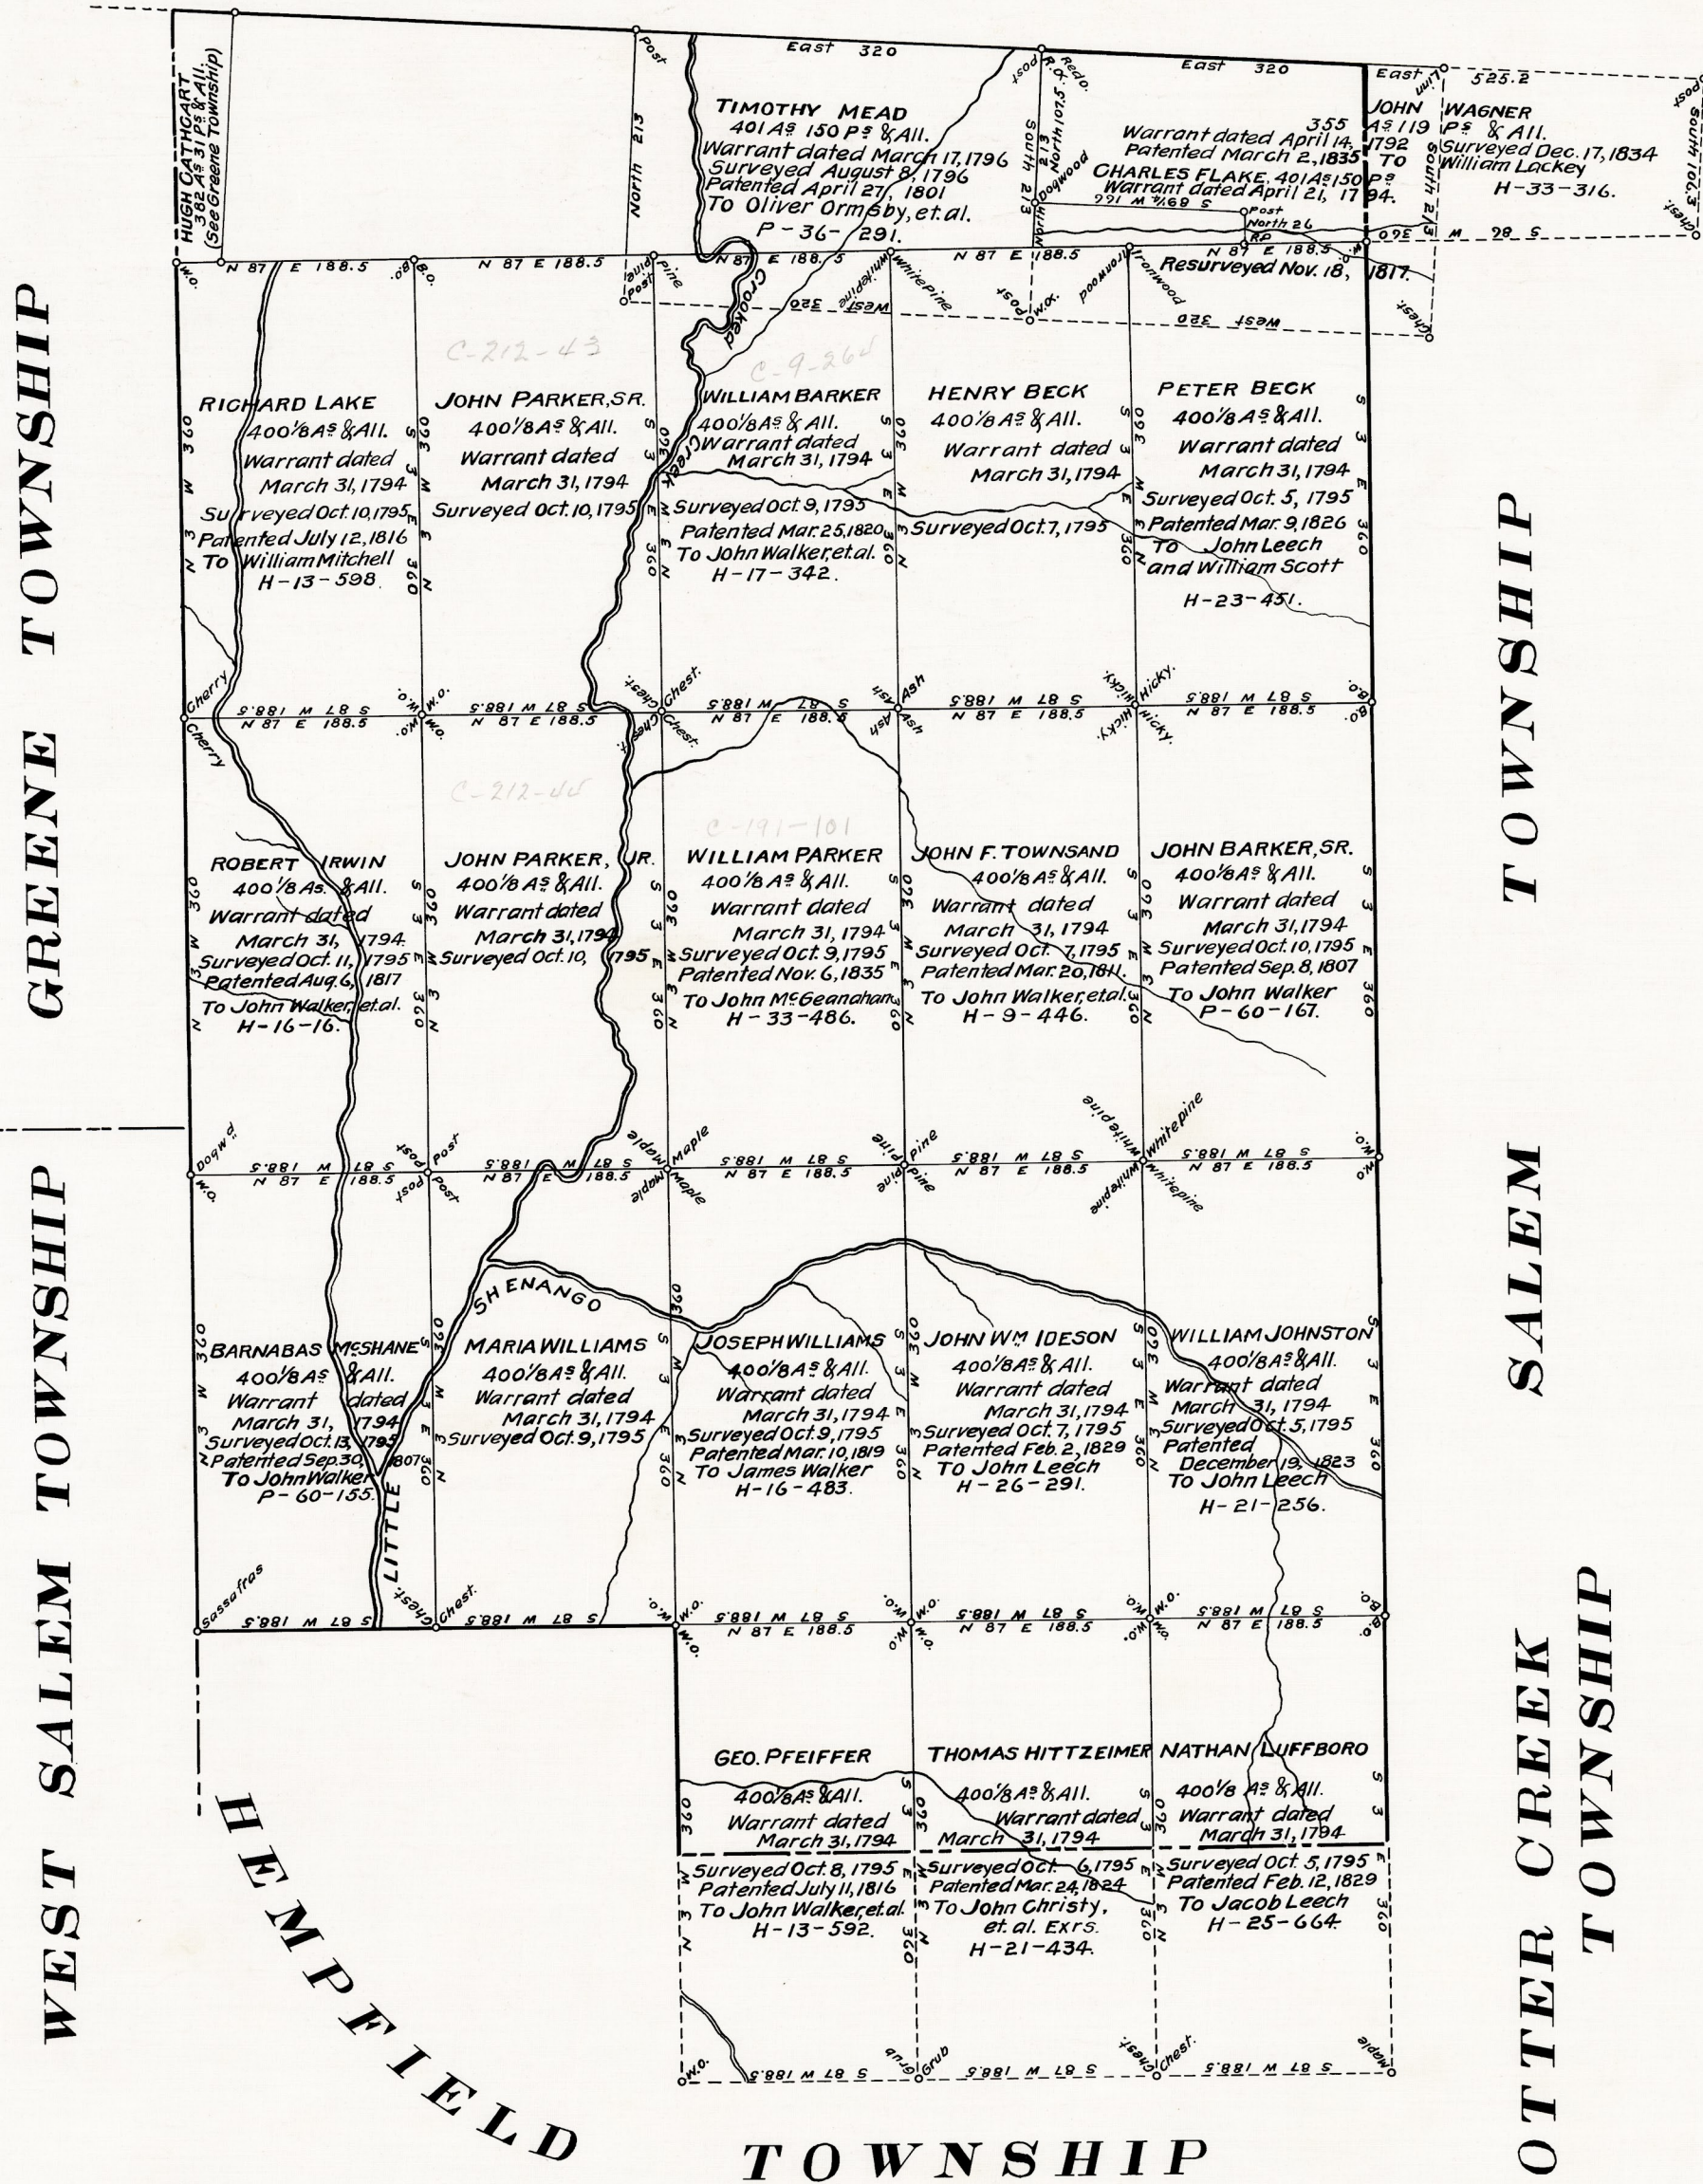

# CRAWFORD COUNTY

## SUGAR GROVE TOWNSHIP MERCER COUNTY

*A CONNECTED DRAFT*: of the tracts of land situated in Sugar Grove Township, Mercer County. The Warrants, Surveys and Patents bearing dates respectively as above set forth, constructed from and compared with the original drafts remaining on file in the Department of Internal Affairs of Pennsylvania under the direction of Warren J. Daniel, Director of the Land Office.