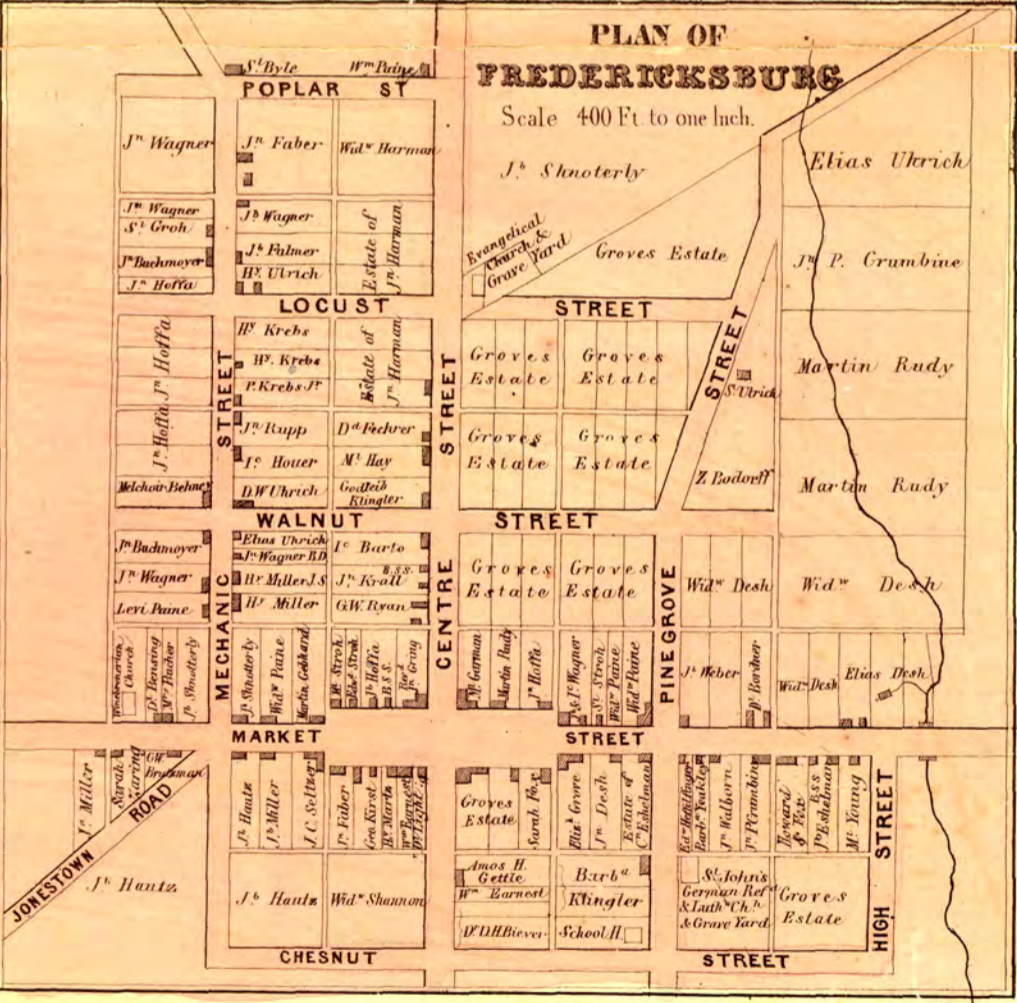

NORTH LEBANON FURNACES.  
G. Dawson Coleman, Proprietor.

NOTE.  
Variation of the Compass at Lebanon,  
April, 1859, 3°, 50' West.