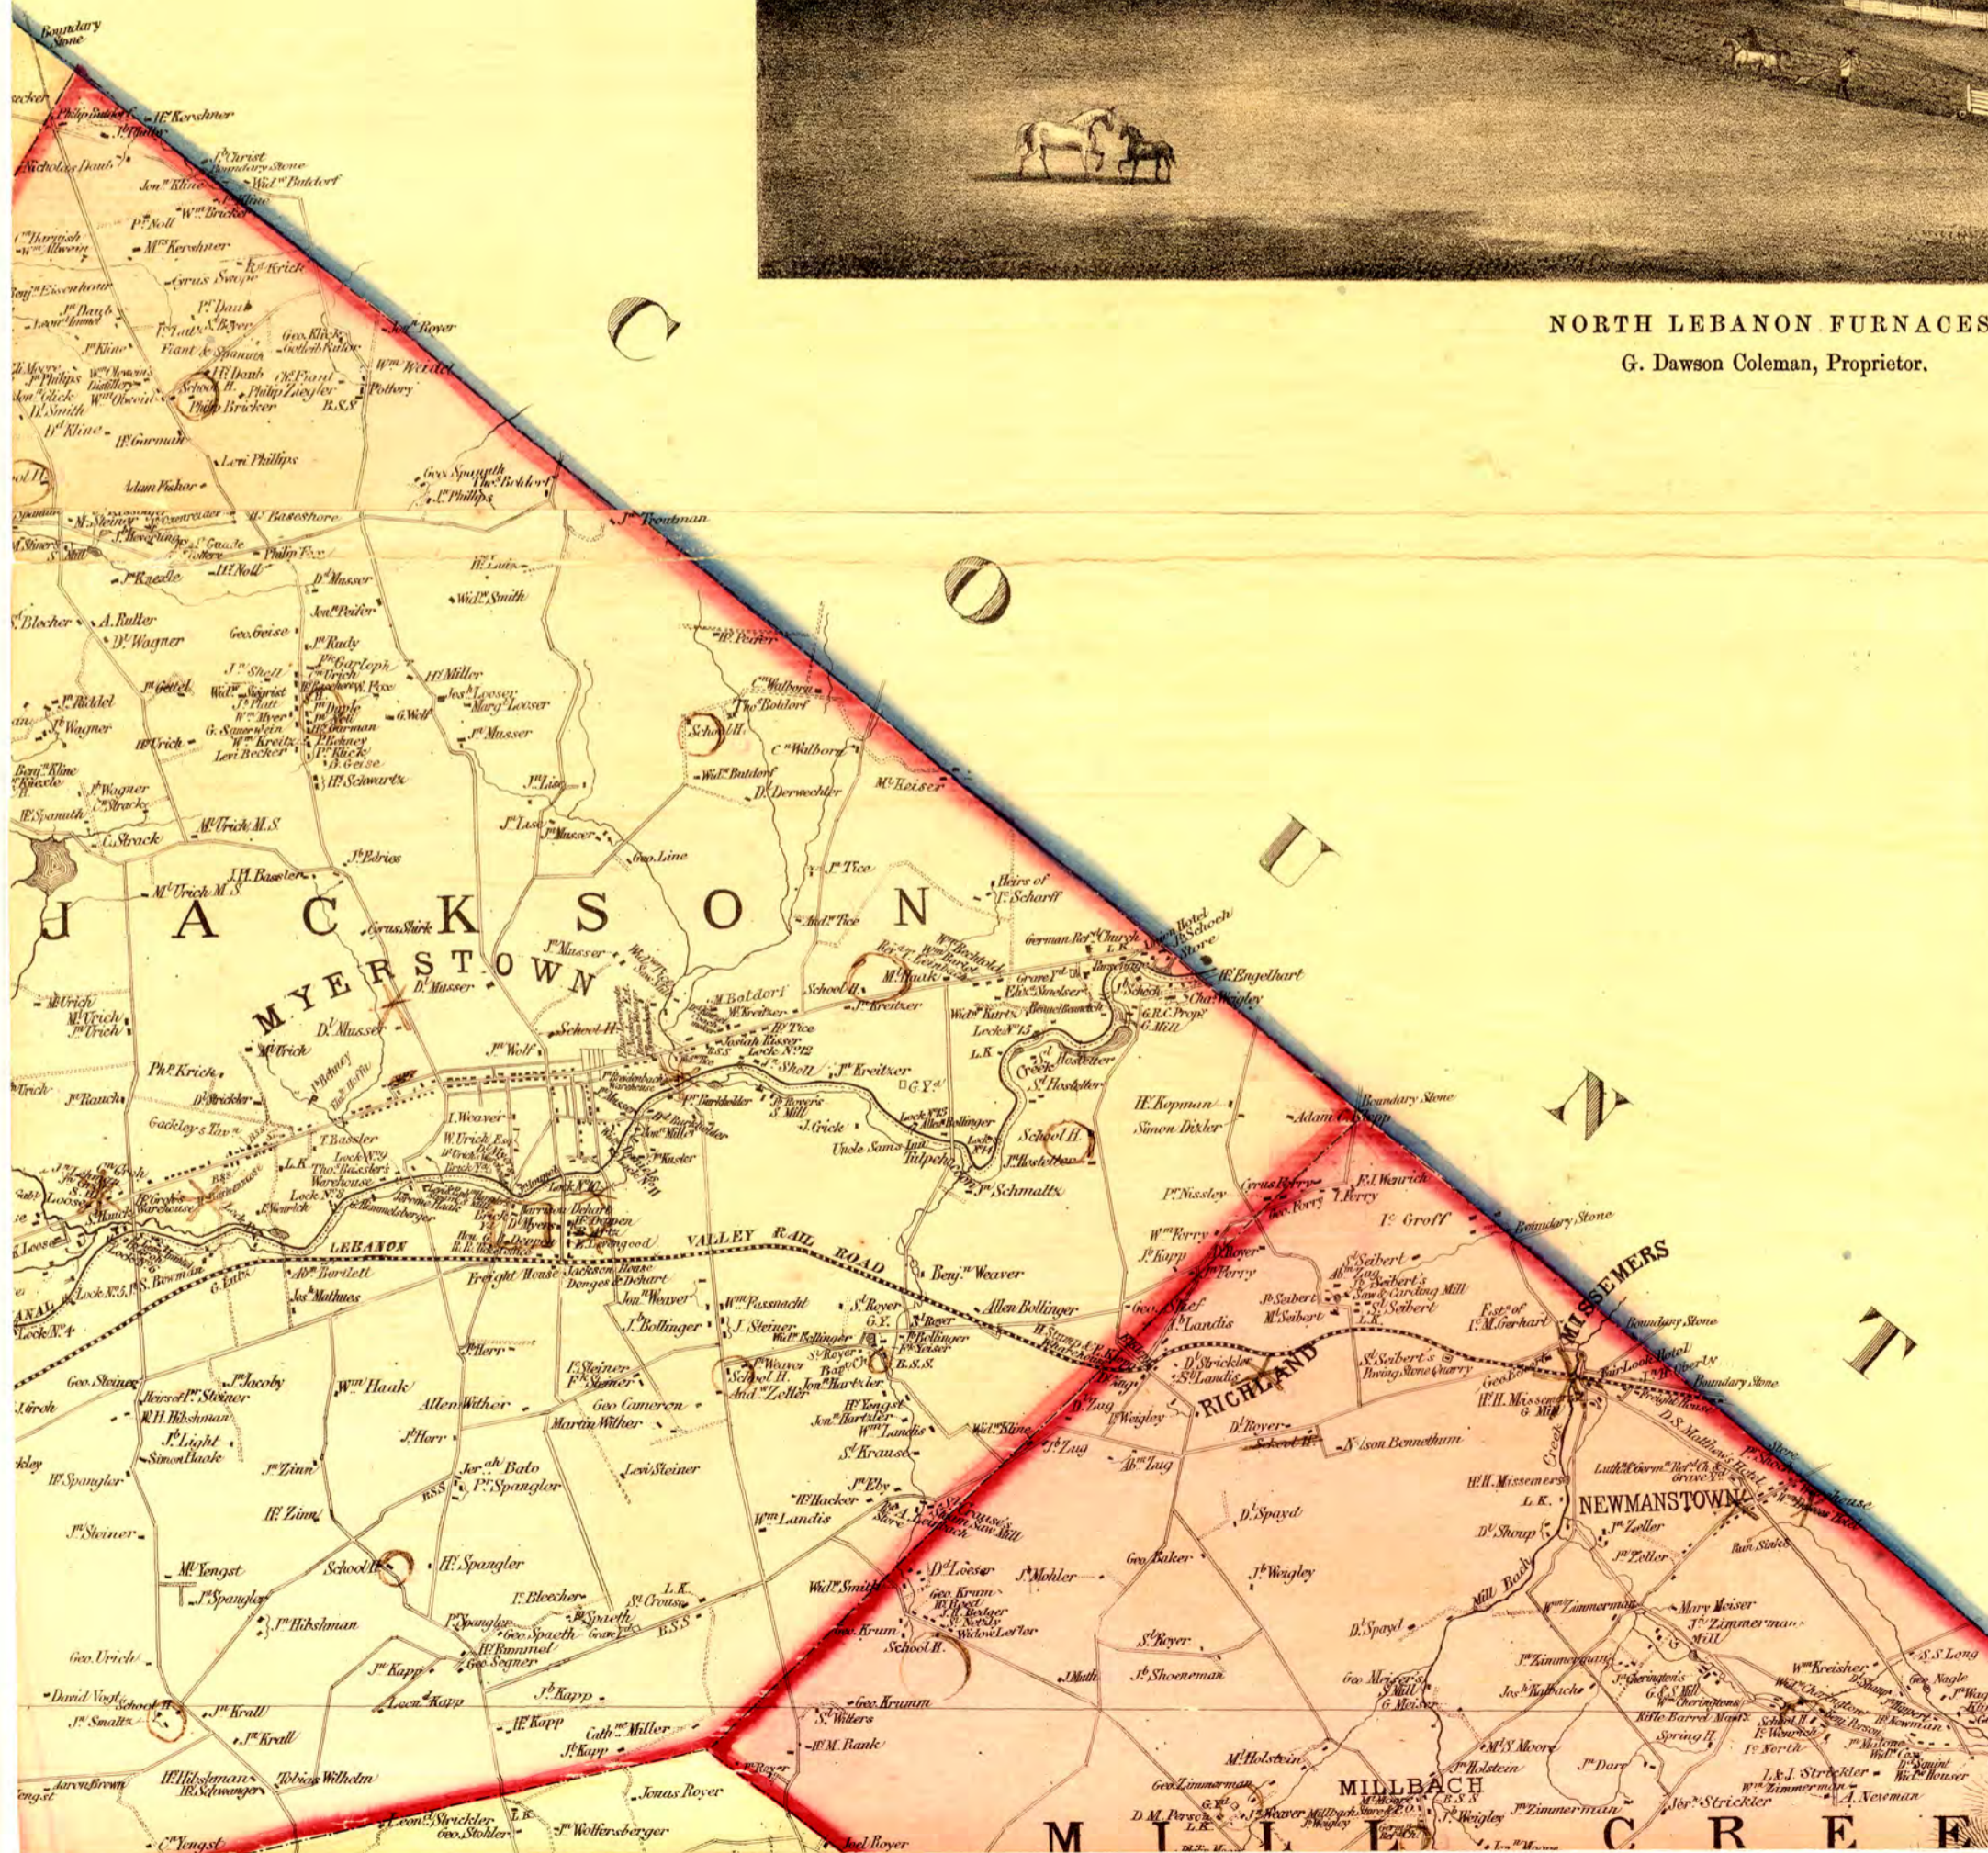

NORTH LEBANON FURNACES.  
G. Dawson Coleman, Proprietor.

NOTE.  
Variation of the Compass at Lebanon,  
April, 1859, 3°, 50' West.