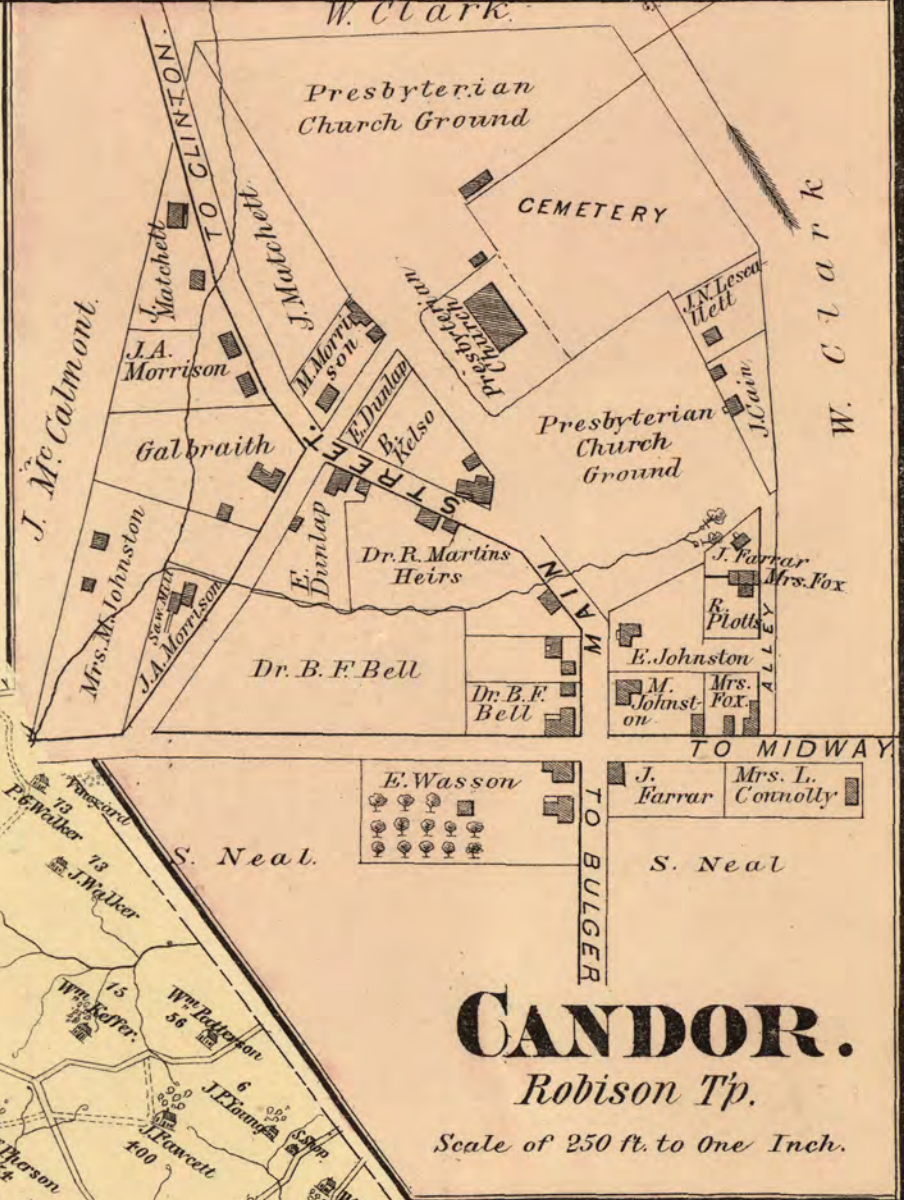

# VENICE.

Cecil Tp.  
Scale, 300 Feet to the Inch.