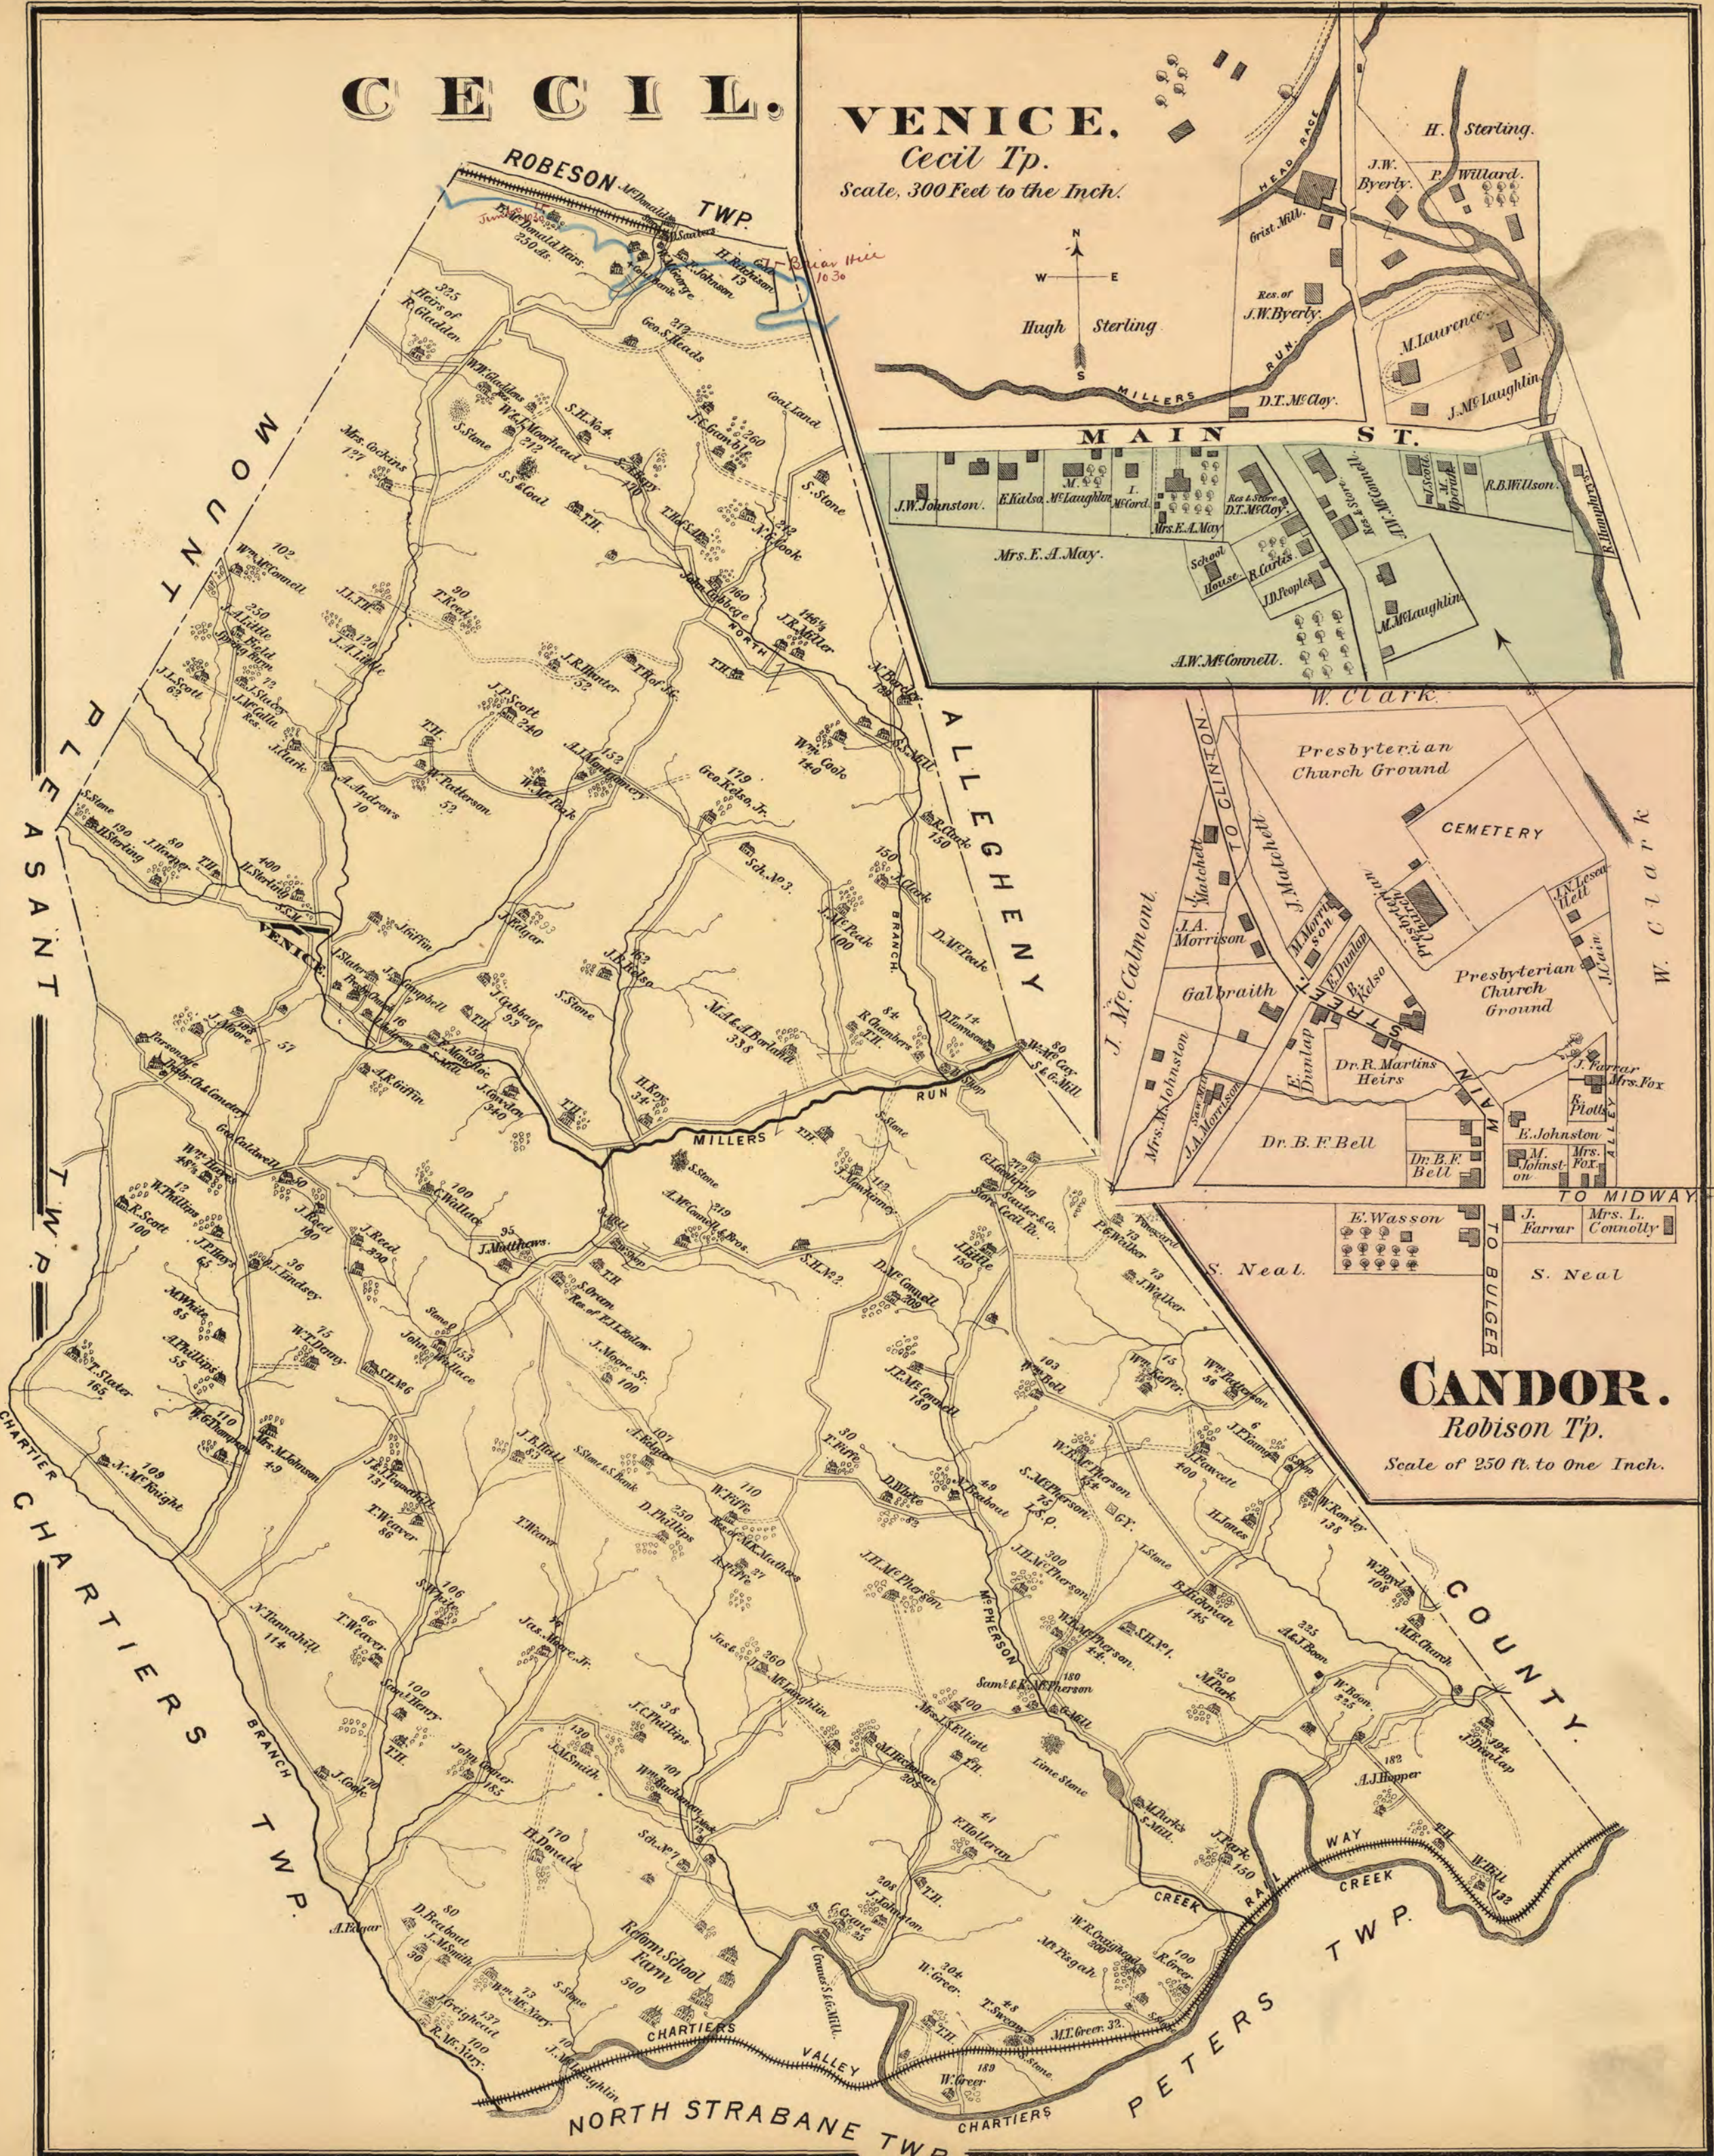

# VENICE.

Cecil Tp.  
Scale, 300 Feet to the Inch.

# CANDOR.

Robison Tp.  
Scale of 250 ft. to One Inch.