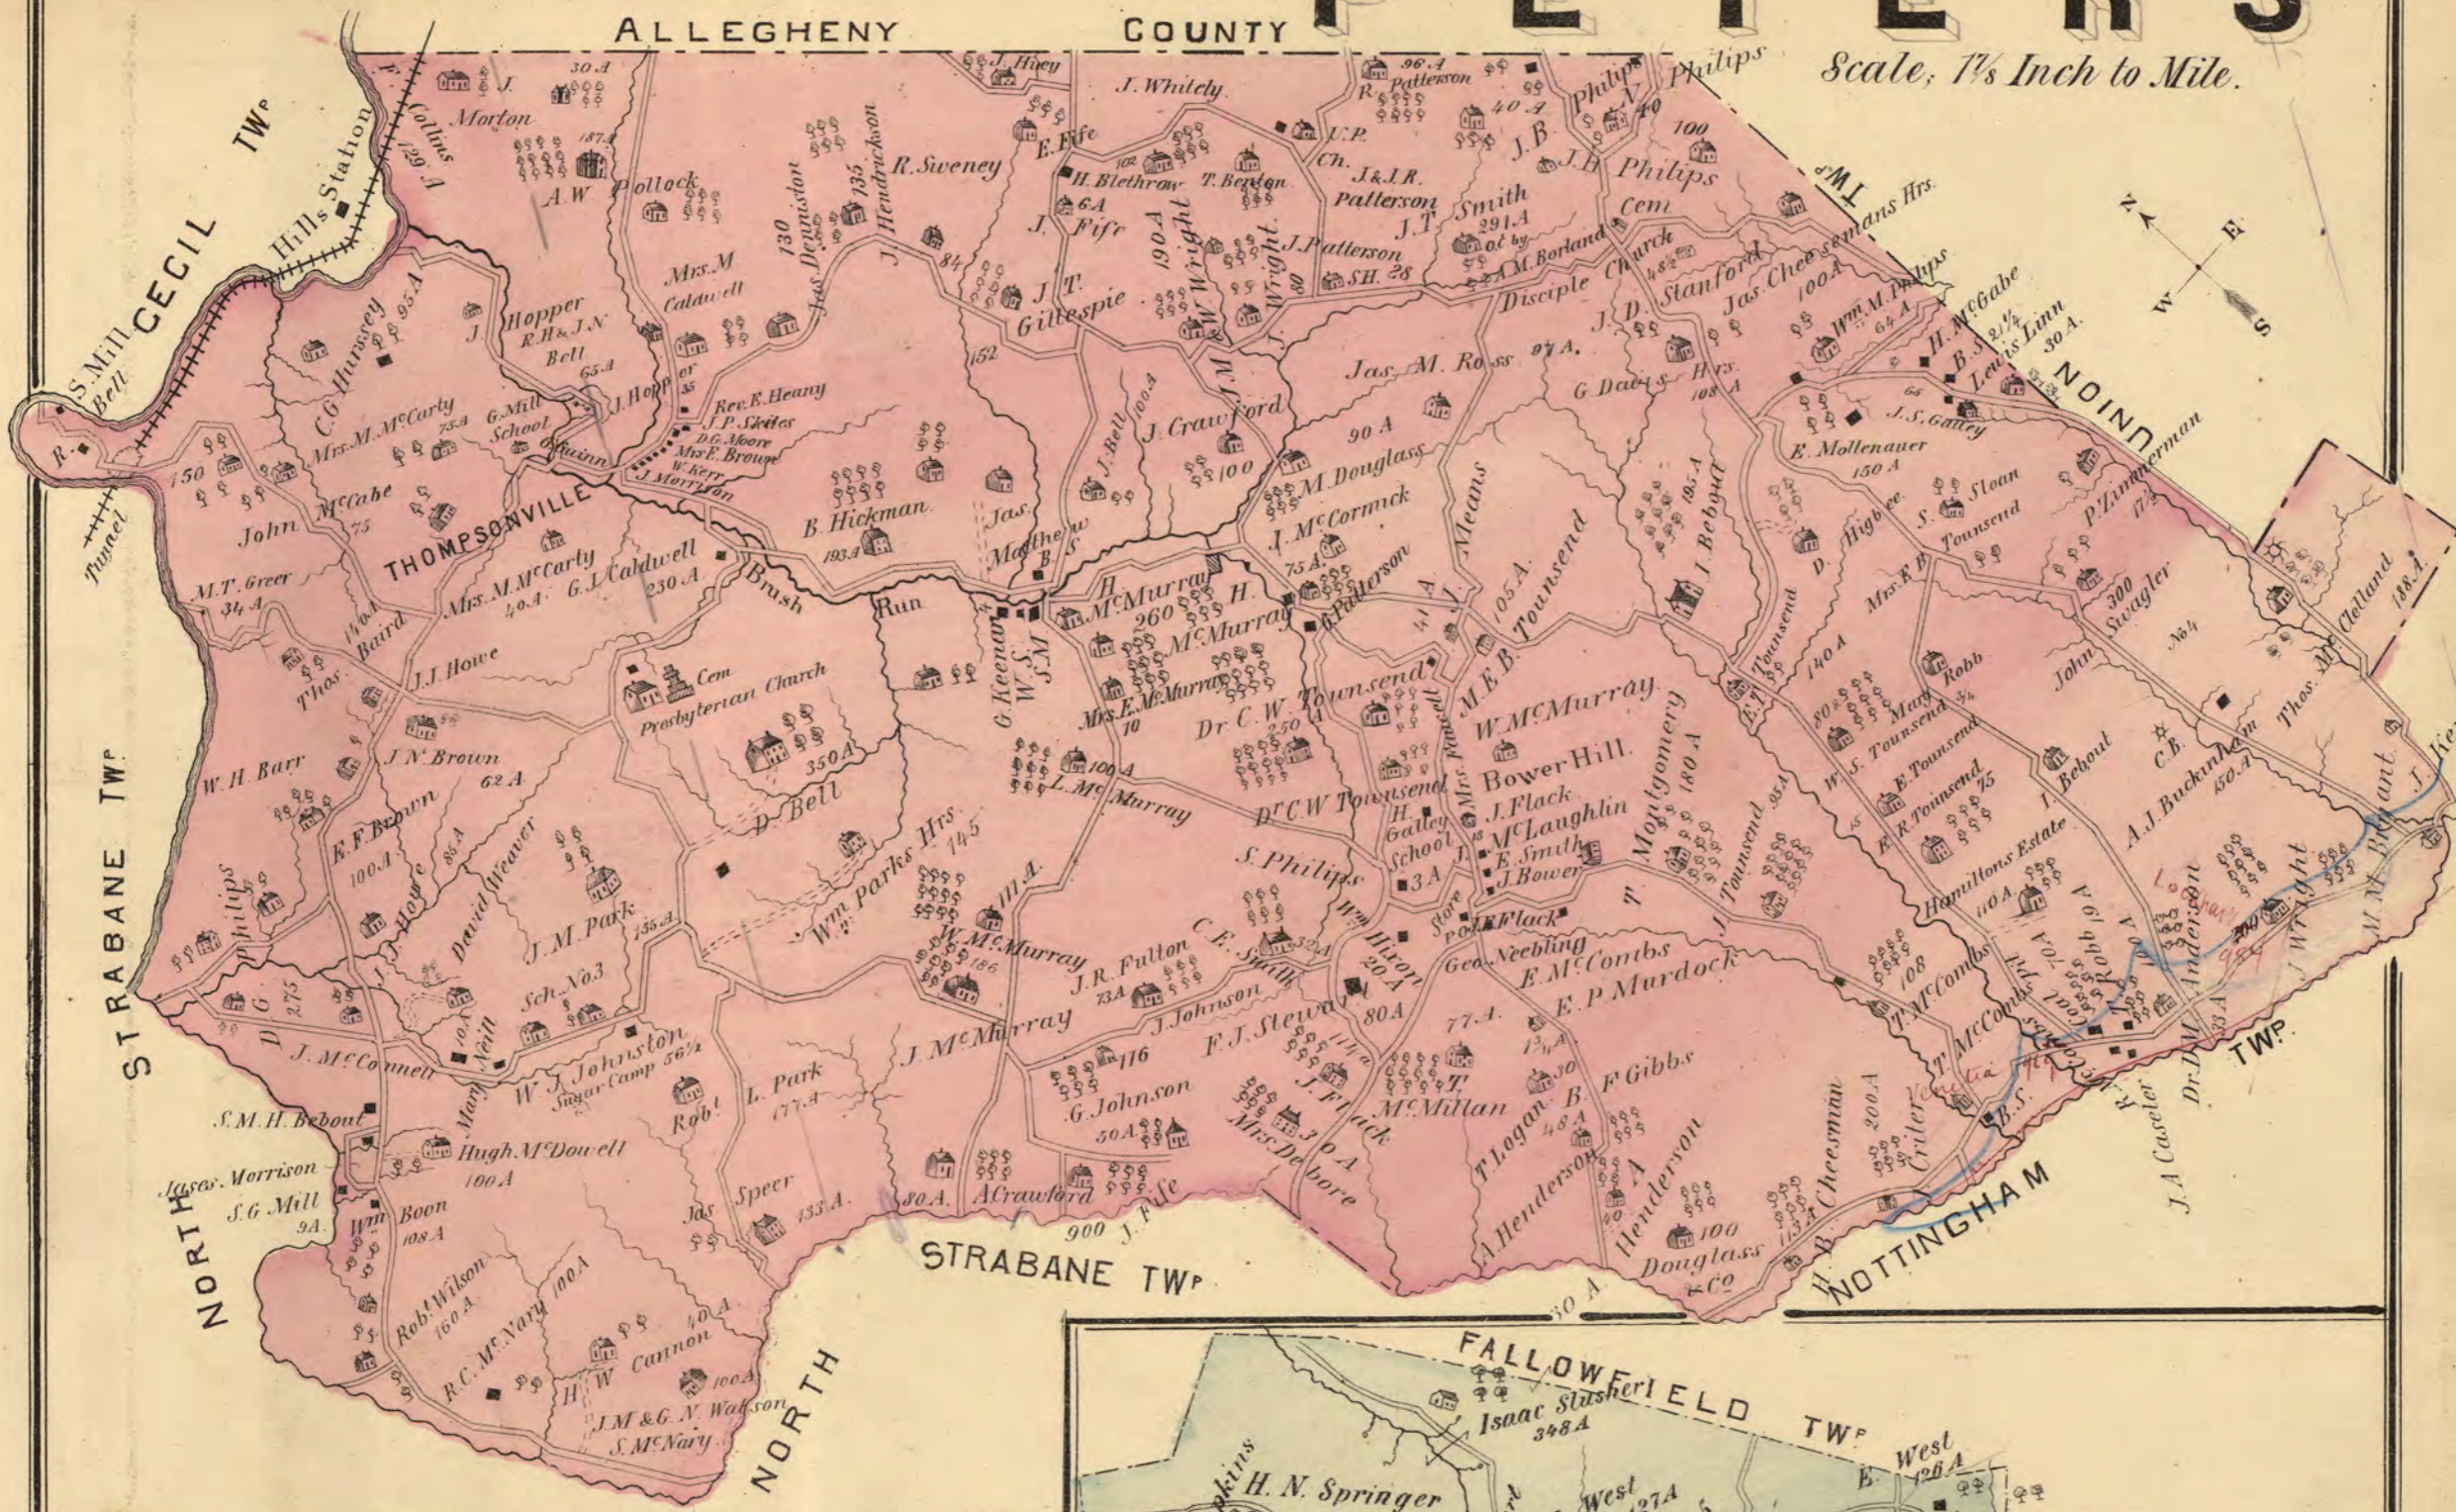

PETERS

ALLEGHENY COUNTY

Scale, 1/8 Inch to Mile.

WEST, PIKE RUN. Tp.

Scale, 1/8 Inch to Mile.