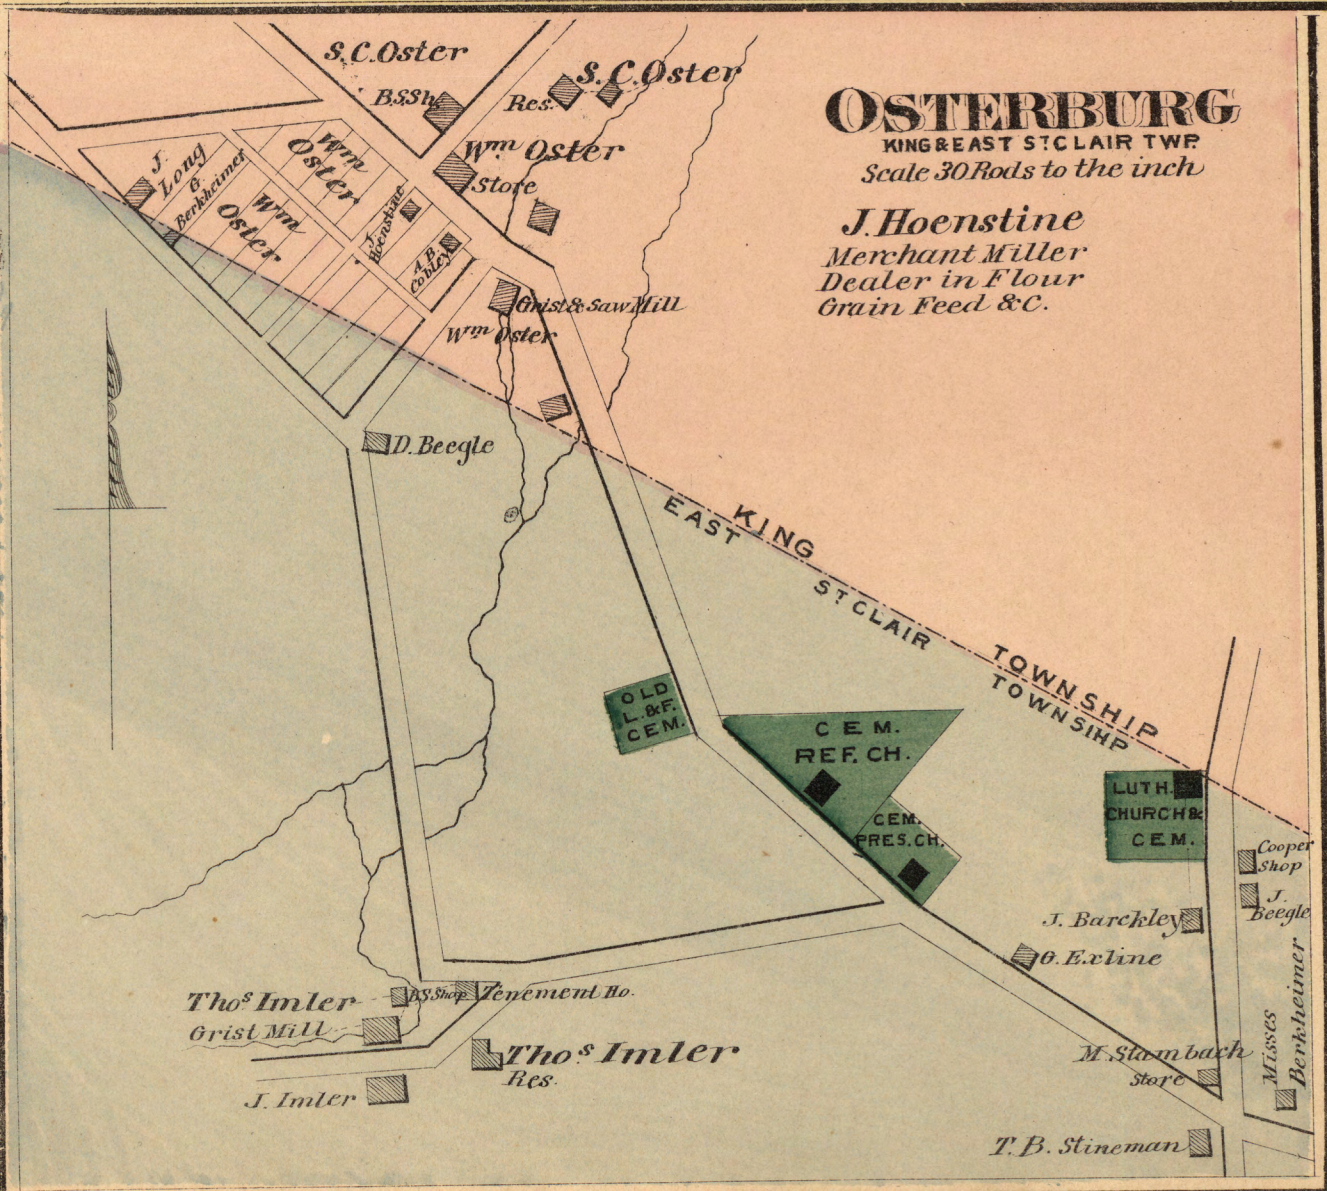

# OSTERBURG

KING & EAST ST. CLAIR TWP  
Scale 30 Rods to the inch

*J. Hoenstine*  
Merchant Miller  
Dealer in Flour  
Grain Feed & C.

S.C. Oster

S.C. Oster

J. Long & Berkheimer

Wm Oster

Wm Oster

B.S. Shop

Store

Grist & Saw Mill

Wm Oster

D. Beegle

EAST KING ST. CLAIR TOWNSHIP

OLD L. & F. CEM.

CEM. REF. CH.