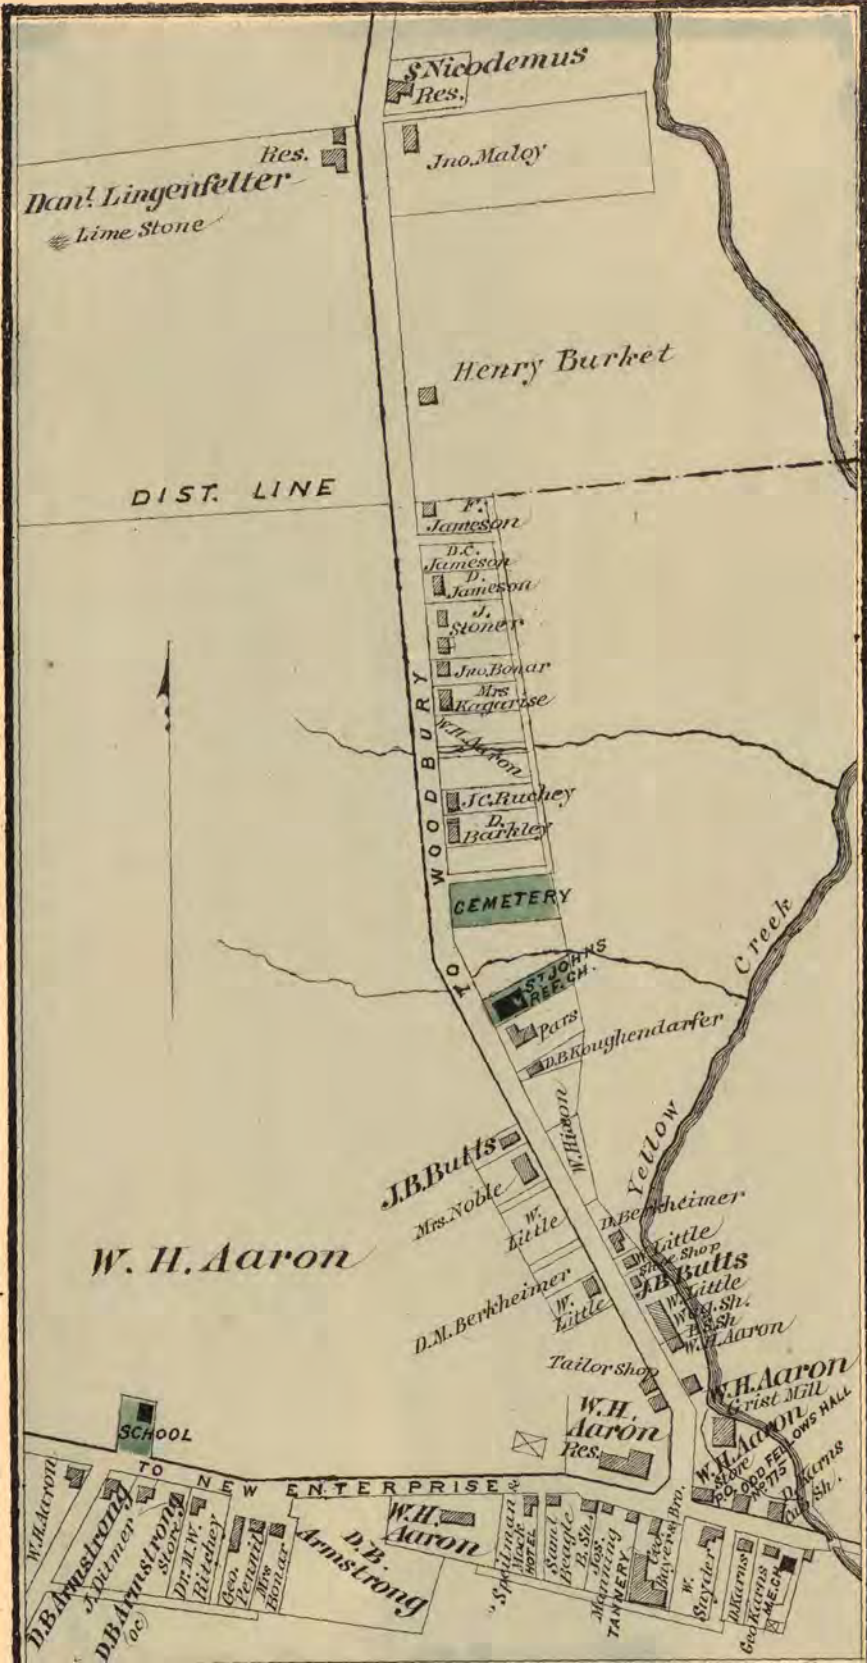

# PATTONSVILLE

SOUTH WOODBURY TWP.

Scale 20 Rods to the inch

Dean<sup>r</sup> Lingenfelter  
Res.  
Lime Stone

S. Nicodemus  
Res.

Jno. Maloy

Henry Burket

DIST. LINE