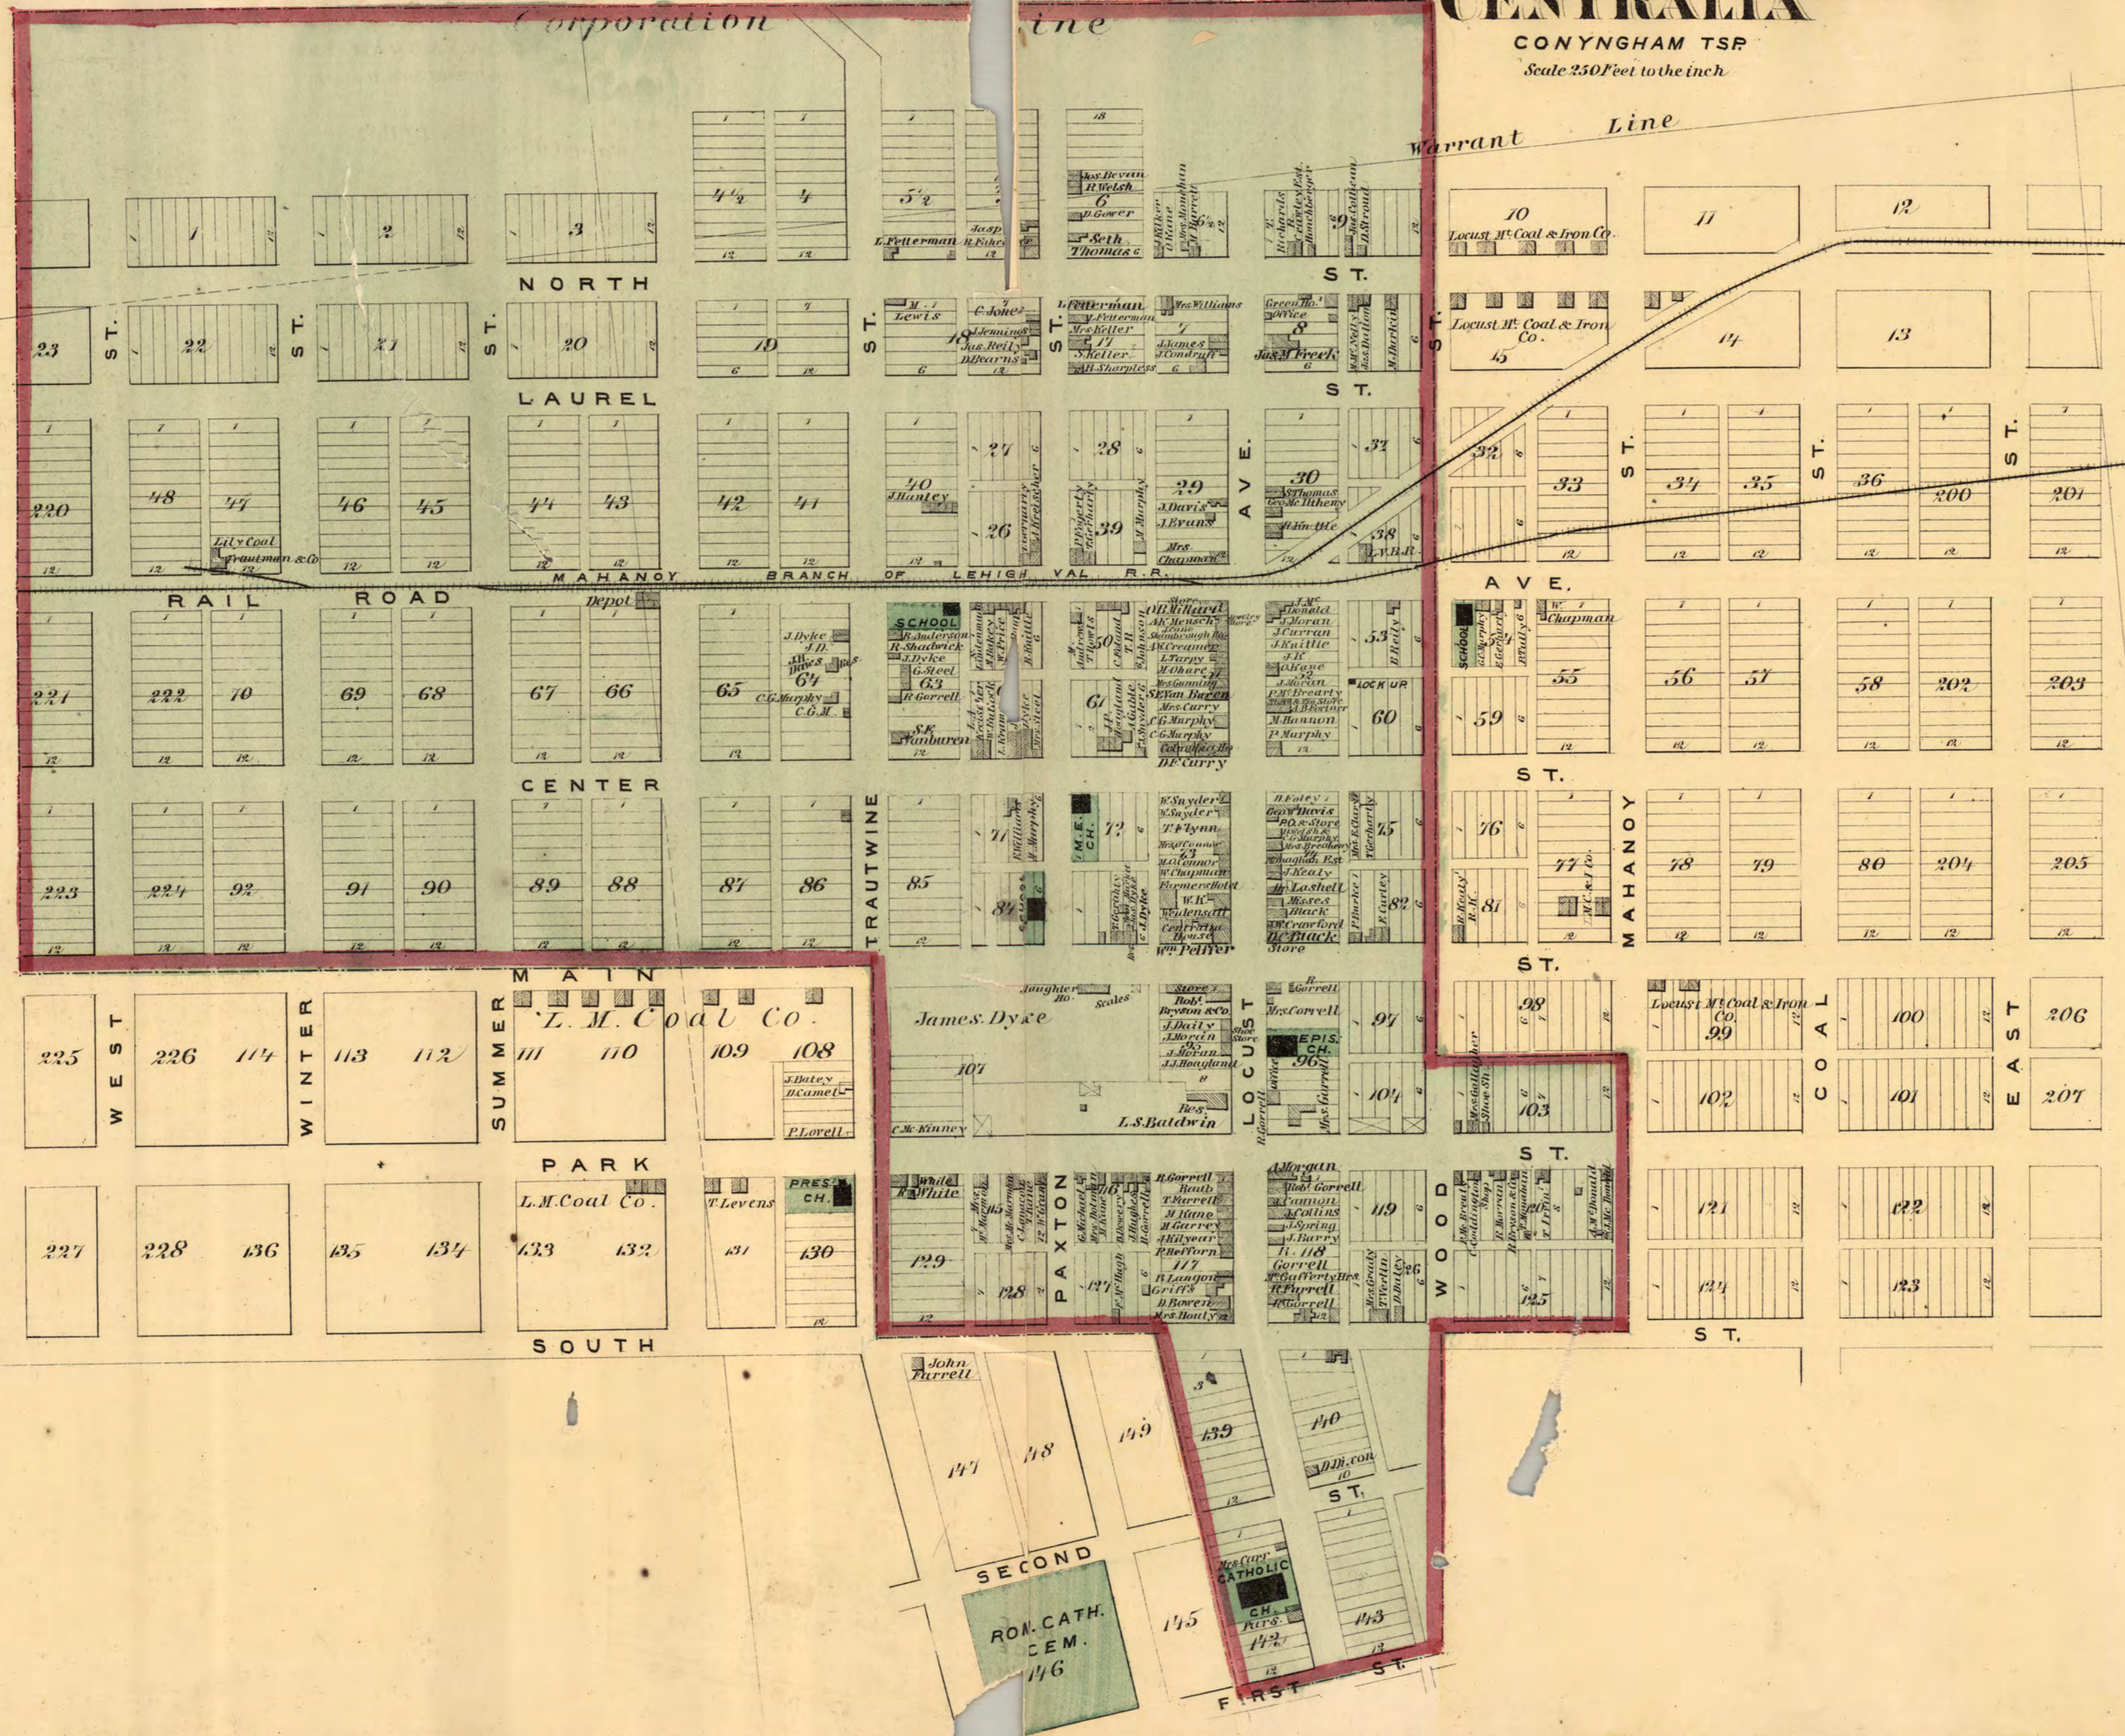

CENTRALIA

CONYNGHAM TSP

Scale 250 Feet to the inch

Meridian