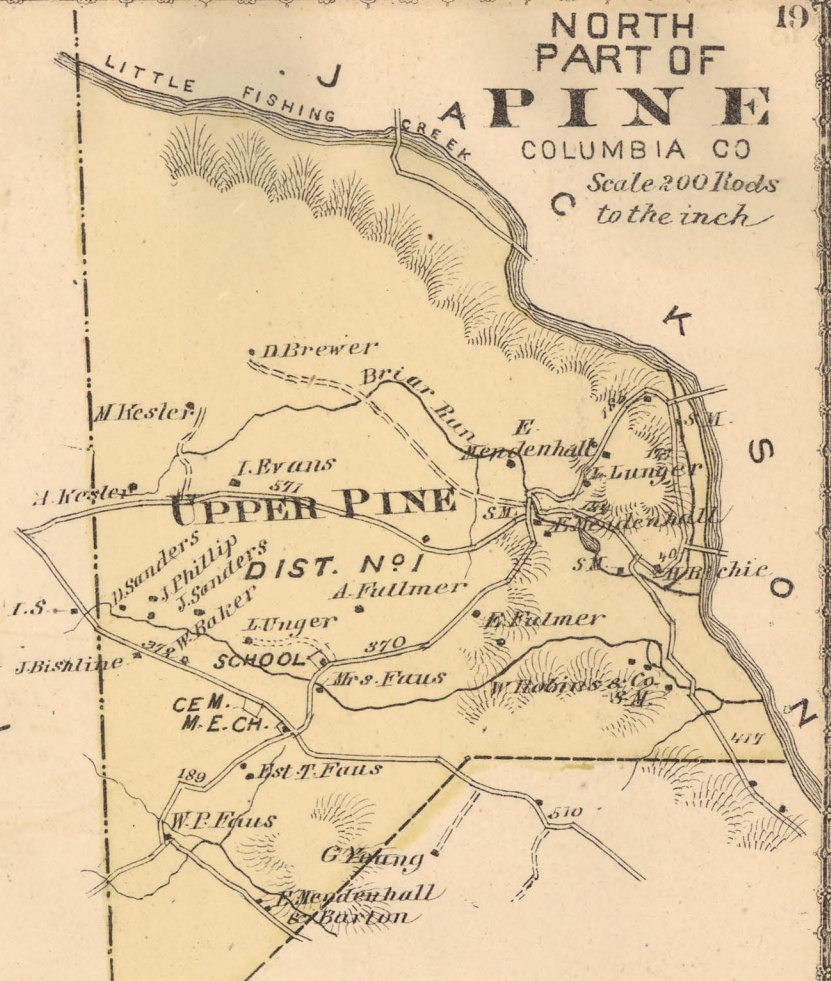

NORTH PART OF
PINE
COLUMBIA CO
Scale 200 Rods to the inch

PINE
COLUMBIA CO.
Scale 200 Rods to the inch

PINE SUMMIT
P.O.

SERENO
TANNERY
P.O.

DIST. NO. 5

DIST. NO. 1

DIST. NO. 2

ORION DIST. NO. 3