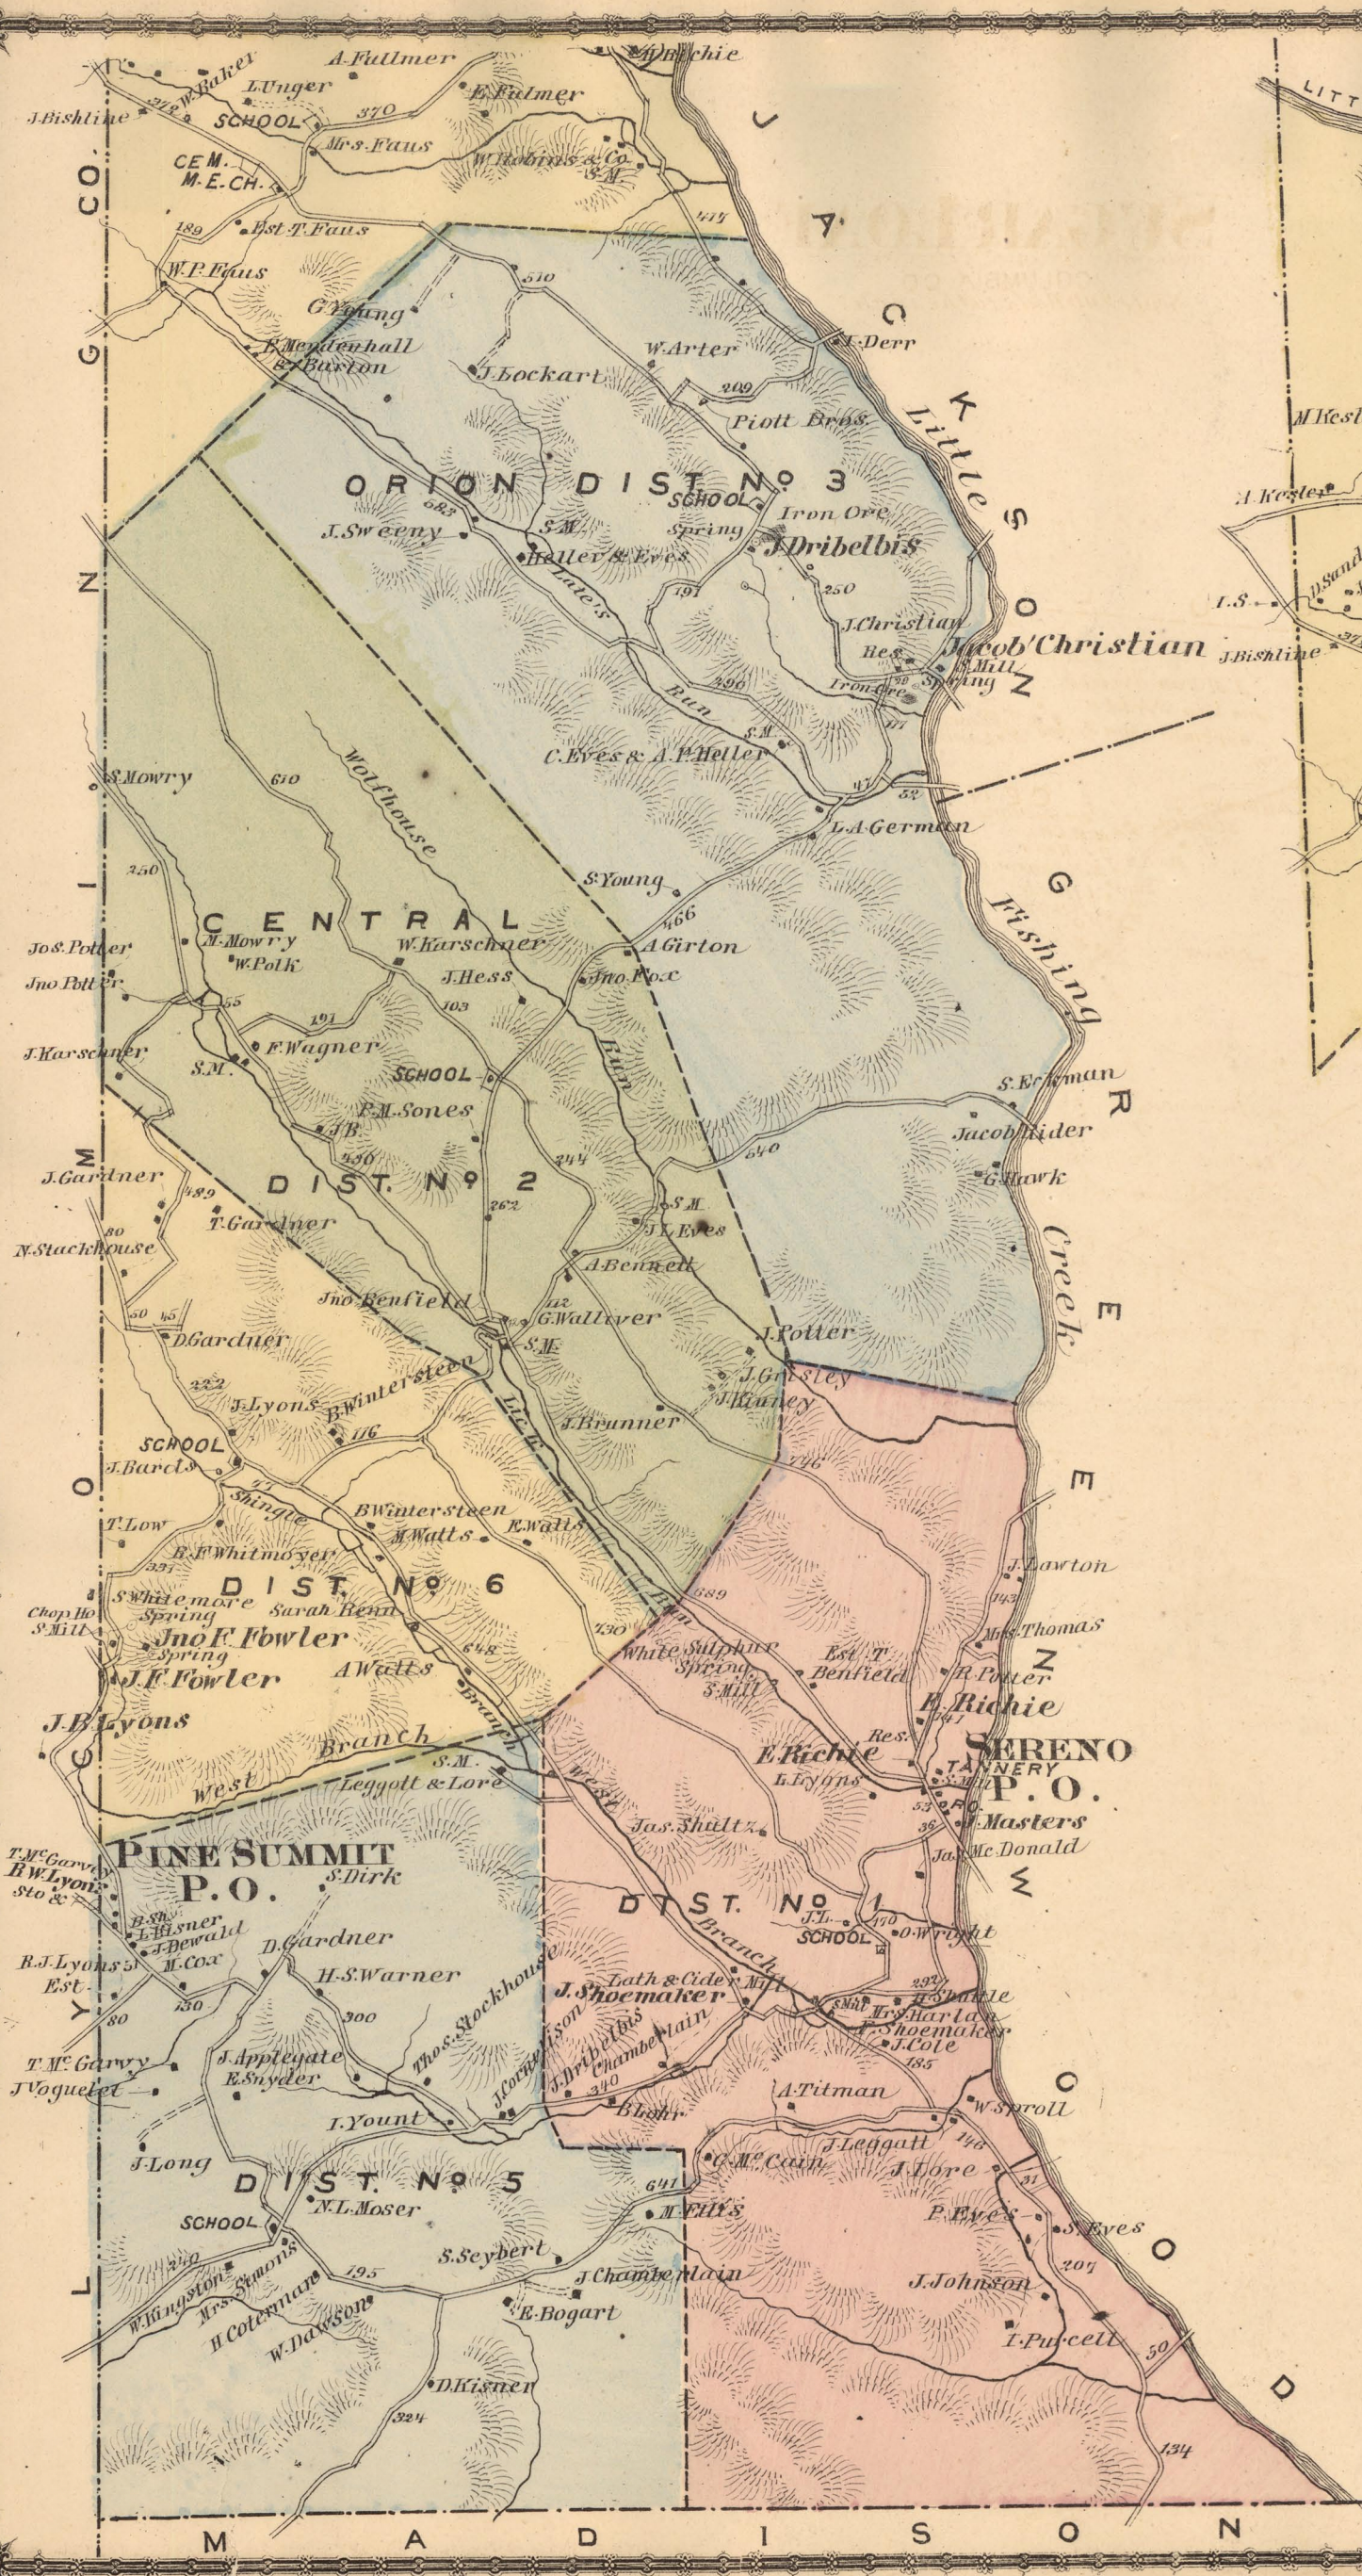

NORTH PART OF
PINE
COLUMBIA CO
Scale 200 Rods to the inch

PINE
COLUMBIA CO.
Scale 200 Rods to the inch

PINE SUMMIT
P.O.

SERENO
TANNERY
P.O.

DIST. NO. 5

DIST. NO. 1

DIST. NO. 2

ORION DIST. NO. 3