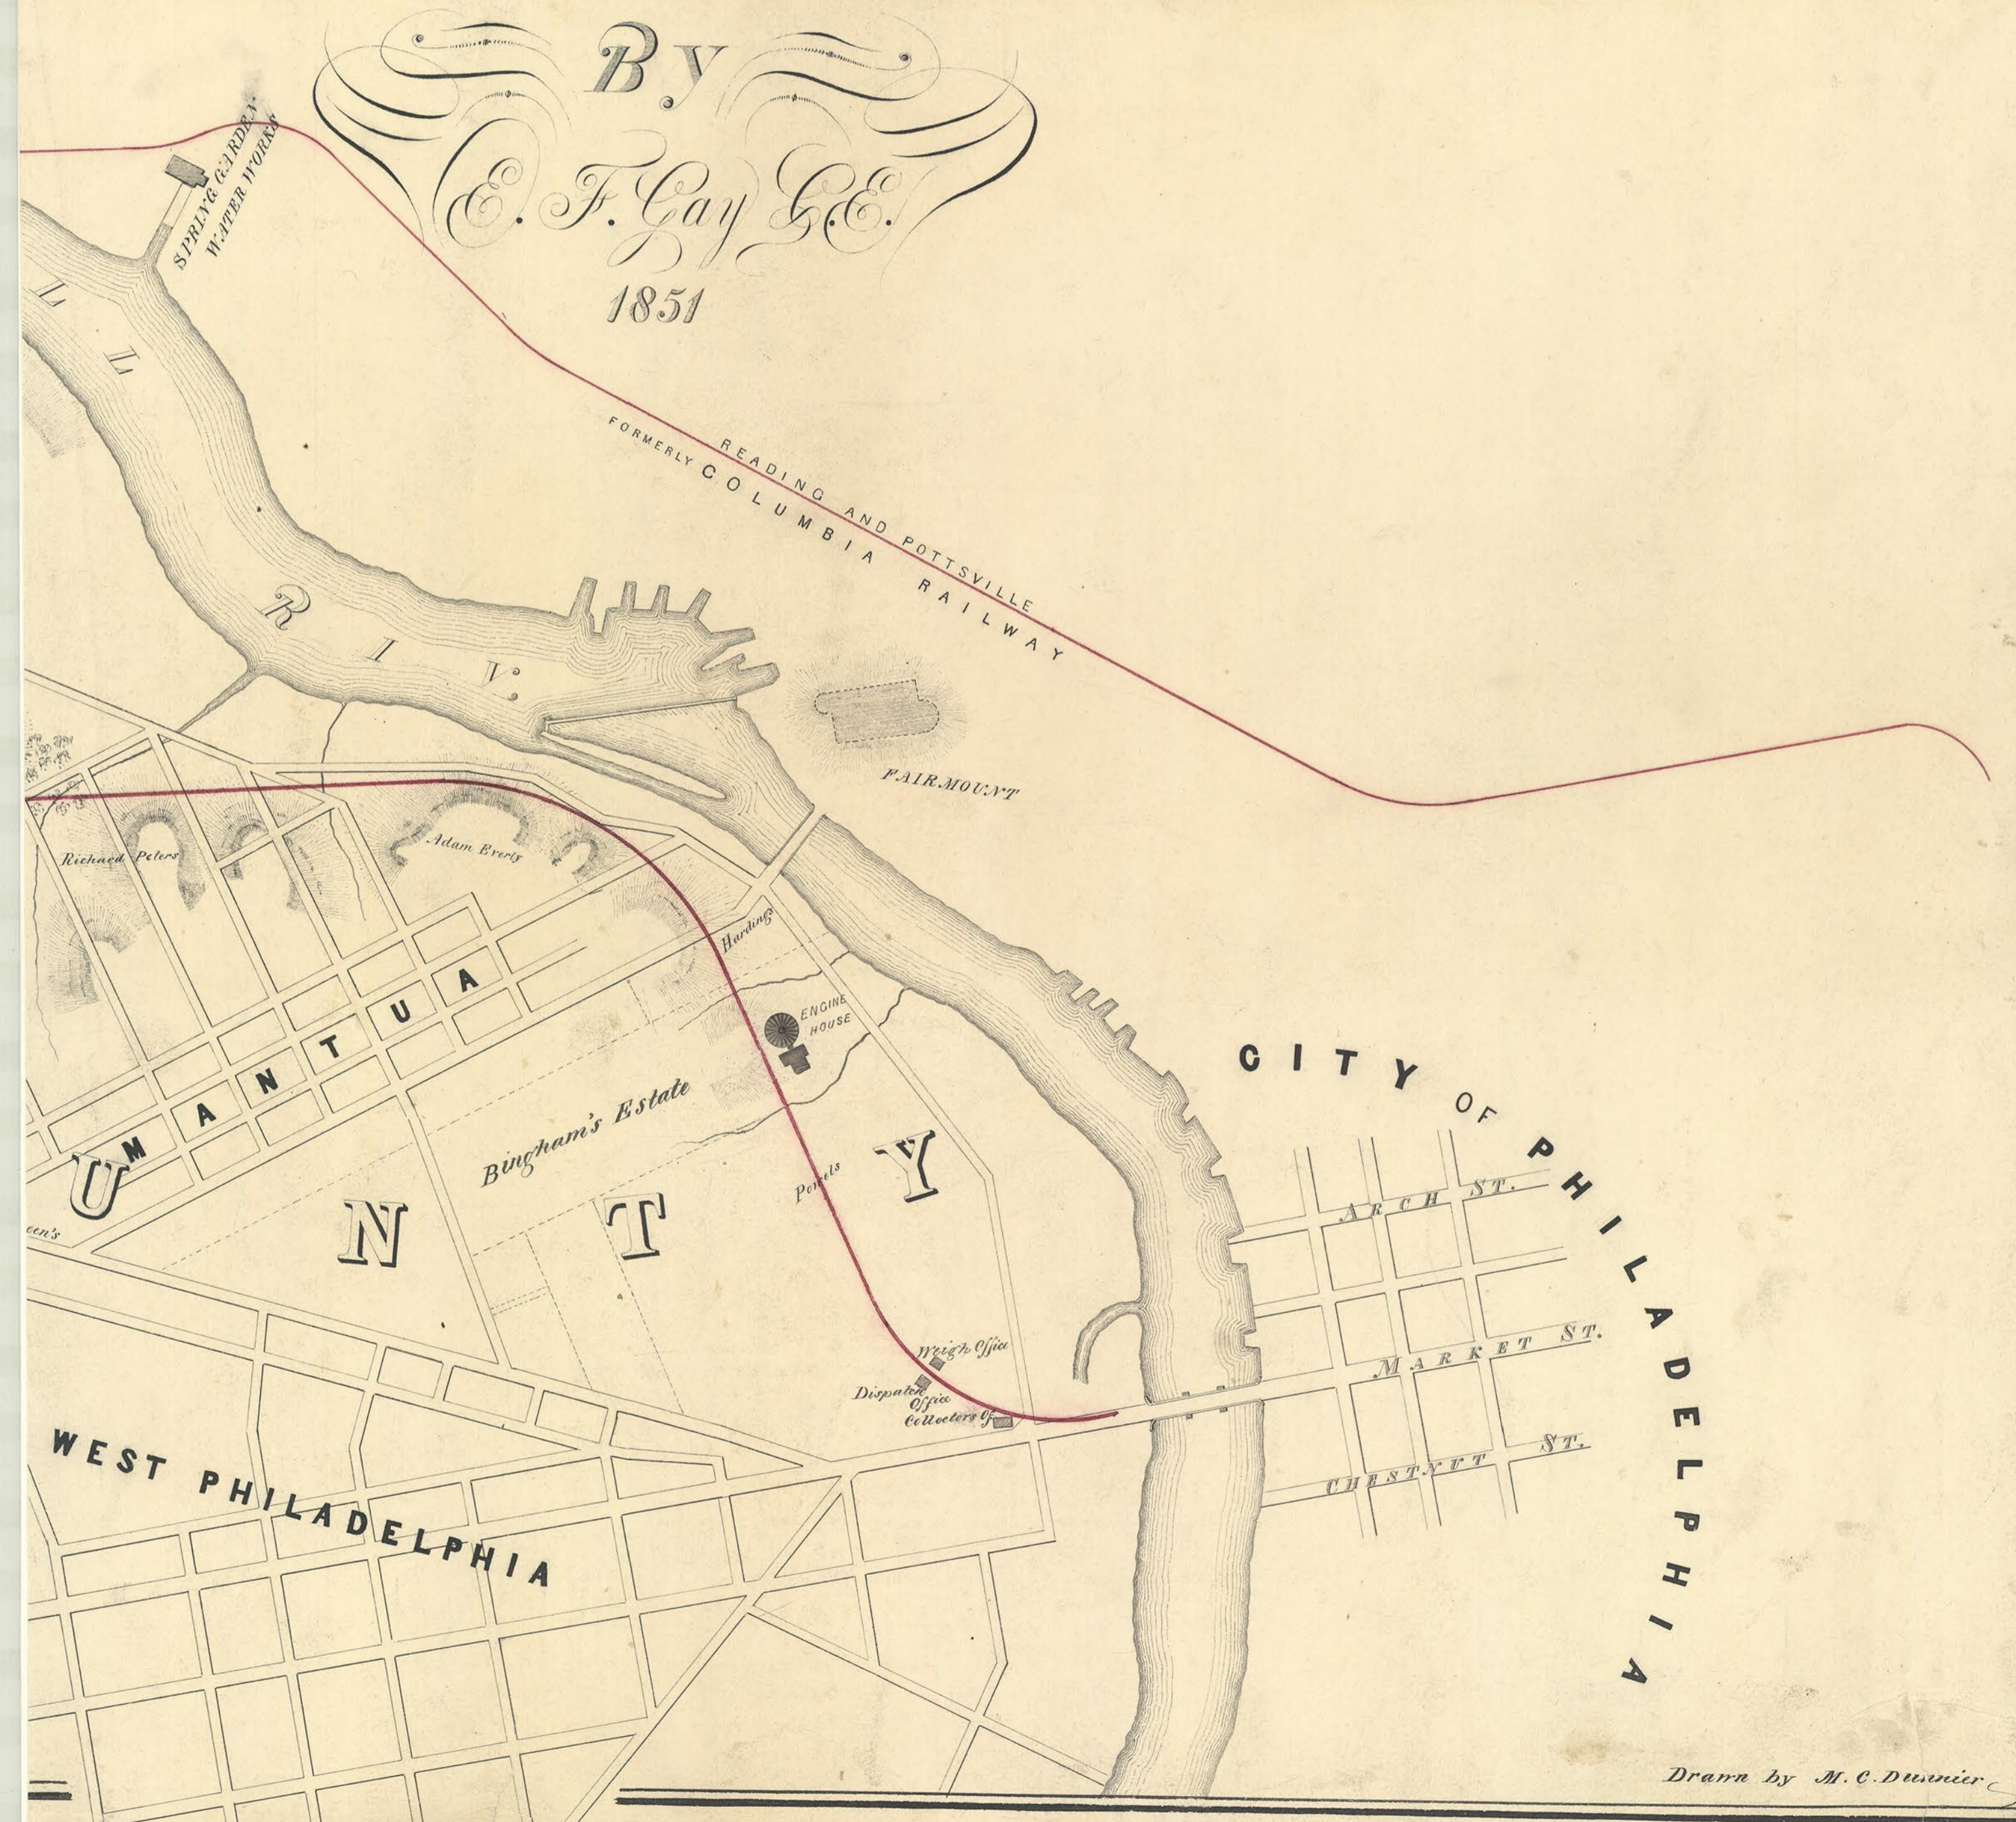

Map

Of The

PHILADELPHIA AND COLUMBIA

RAILWAY WITH PROPOSED

IMPROVEMENTS

By

C. F. Gay L.C.

1851

Drawn by M. C. Dummer