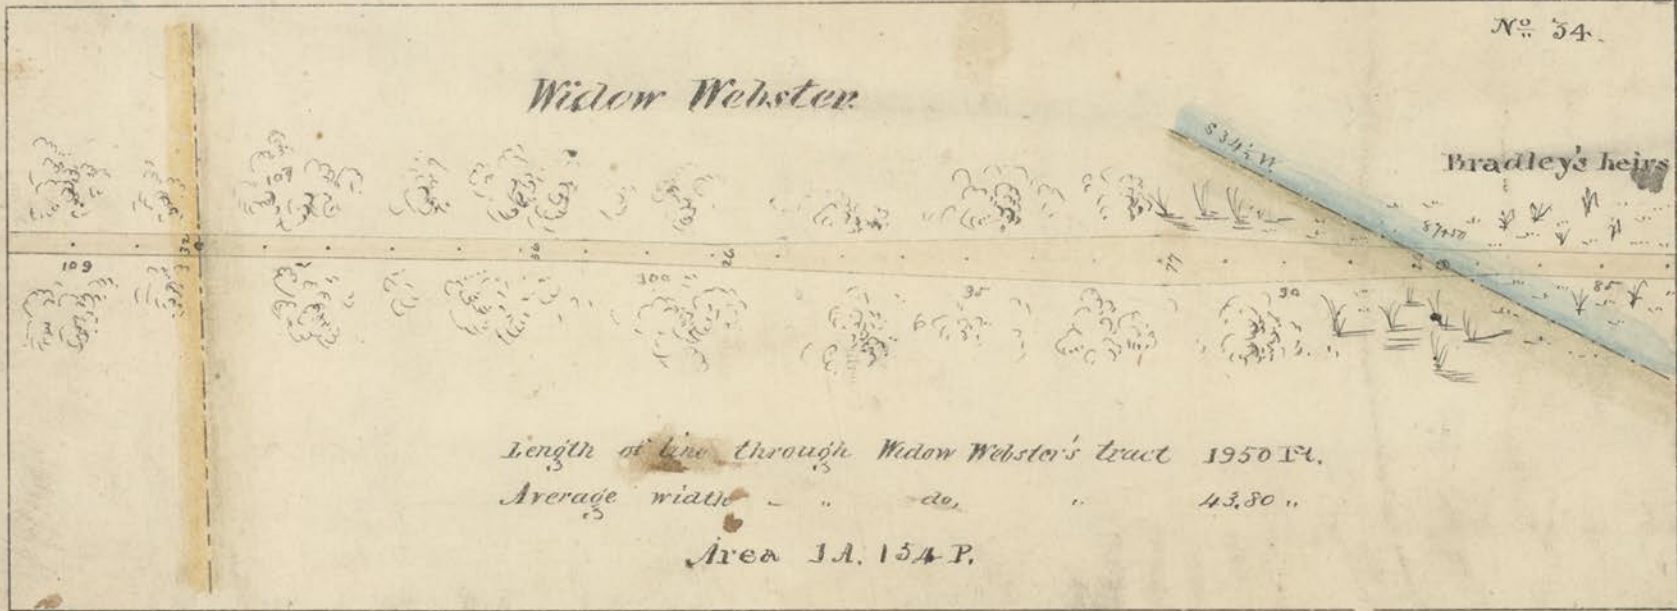

N^o 54.

Widow Webster

Length of line through Widow Webster's tract 1950 P.

Average width - " do, " 43.80 "

Area 1 A. 154 P.