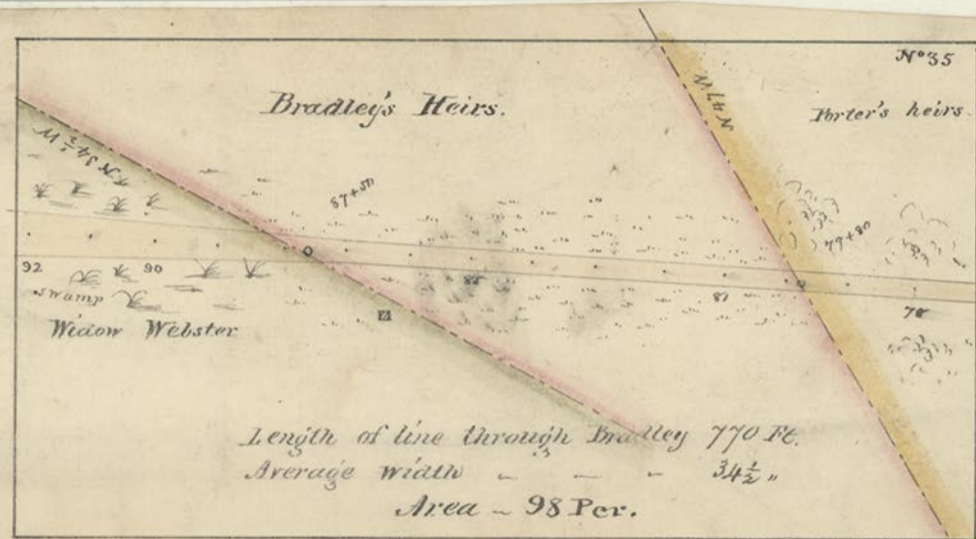

N^o 35

Bradley's Heirs.

Porter's heirs

92 90

Swamp

Widow Webster

57+07

M 78

77+90

78

Length of line through Bradley 770 P^t.

Average width - - - 34 1/2 "

Area - 98 Per.