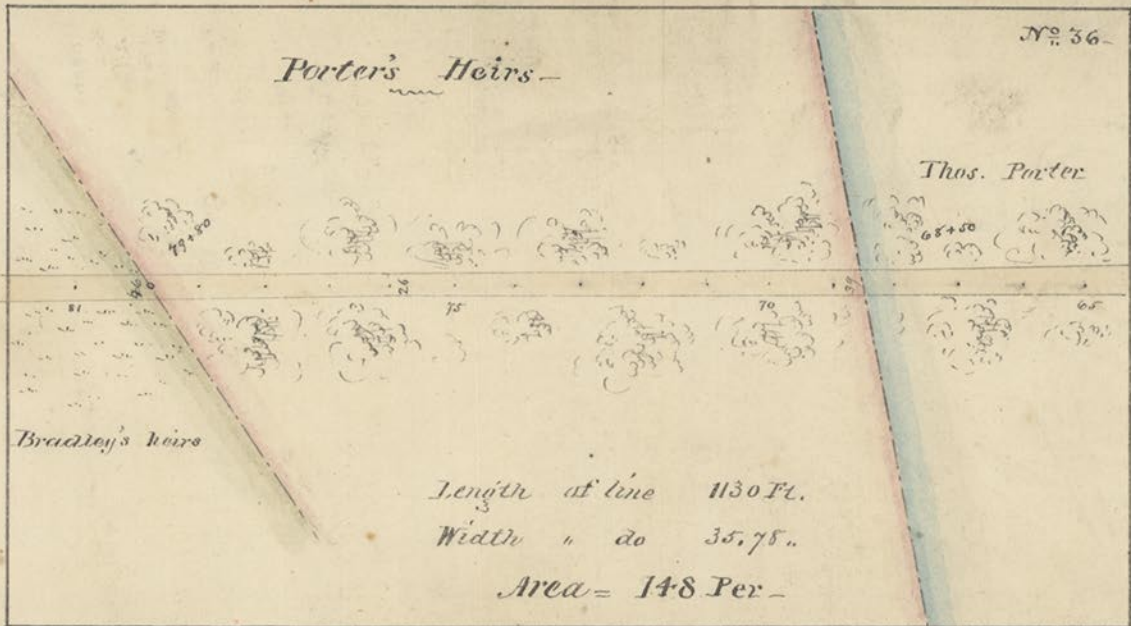

N^o 36-

Porter's Heirs-

Thos. Porter

Bradley's heirs

Length of line 1130 Ft.

Width " do 35.75 "

Area = 148 Per -