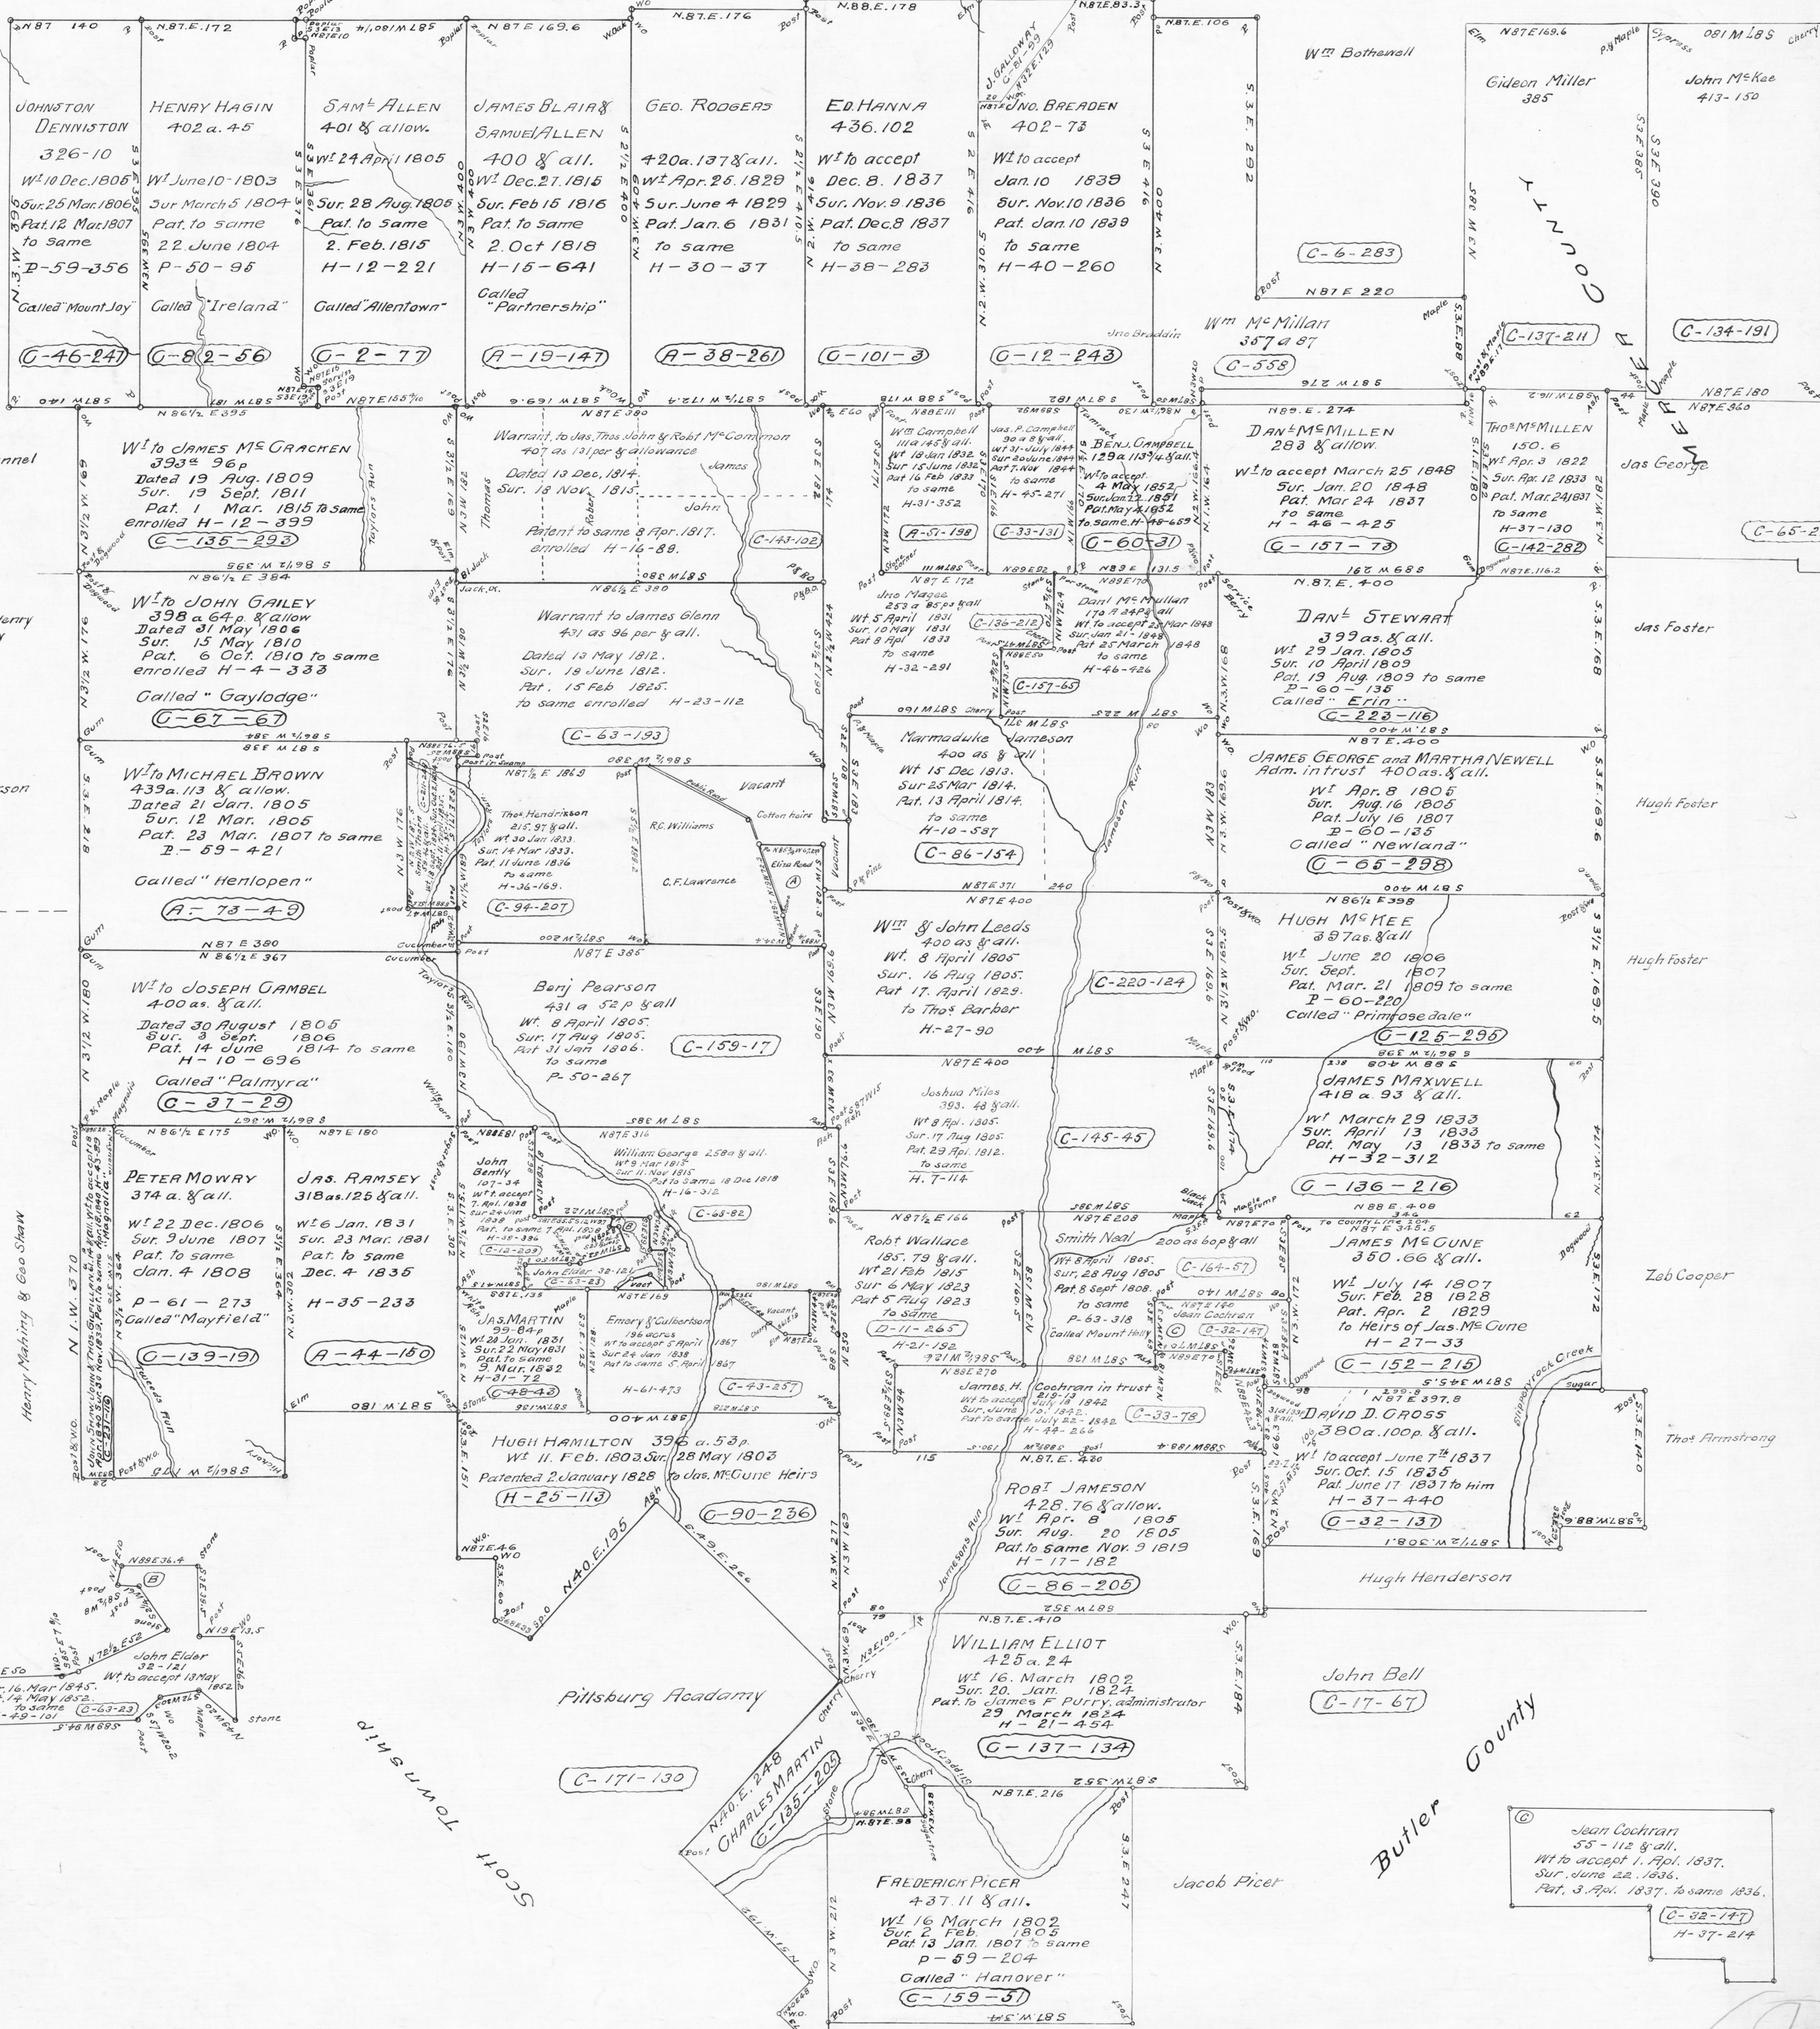

PLAINGROVE TOWNSHIP  
LAWRENCE COUNTY

William Demester

Dennis Collins  
Peter Keener

John Reher

Wm Craig

Penna Pop Co

Washington Township

Alex Anderson

John & Harry Galey

James Smith

Eliza Reed  
29 a 80 & all.  
Wt 1 June 1833.  
Sur. 2 Aug 1833.  
Pat. 22 Aug 1833.  
to same  
H-7-424

Henry Mahring & Geo Shaw

Beginning of N.W. 1/4

Pillsbury Academy

CHARLES MARTIN  
N. 40. E. 248  
C-135-208

FREDERICK PICER  
437.11 & all.  
Wt 16 March 1802  
Sur. 2 Feb 1805  
Pat 13 Jan 1807 to same  
p-59-204  
Called "Hanover"  
C-159-57

Butler County

Sean Cochran  
55-112 & all.  
Wt to accept 1. April 1837.  
Sur. June 22 1836.  
Pat. 3. April 1837. to same 1836.  
C-32-147  
H-37-214