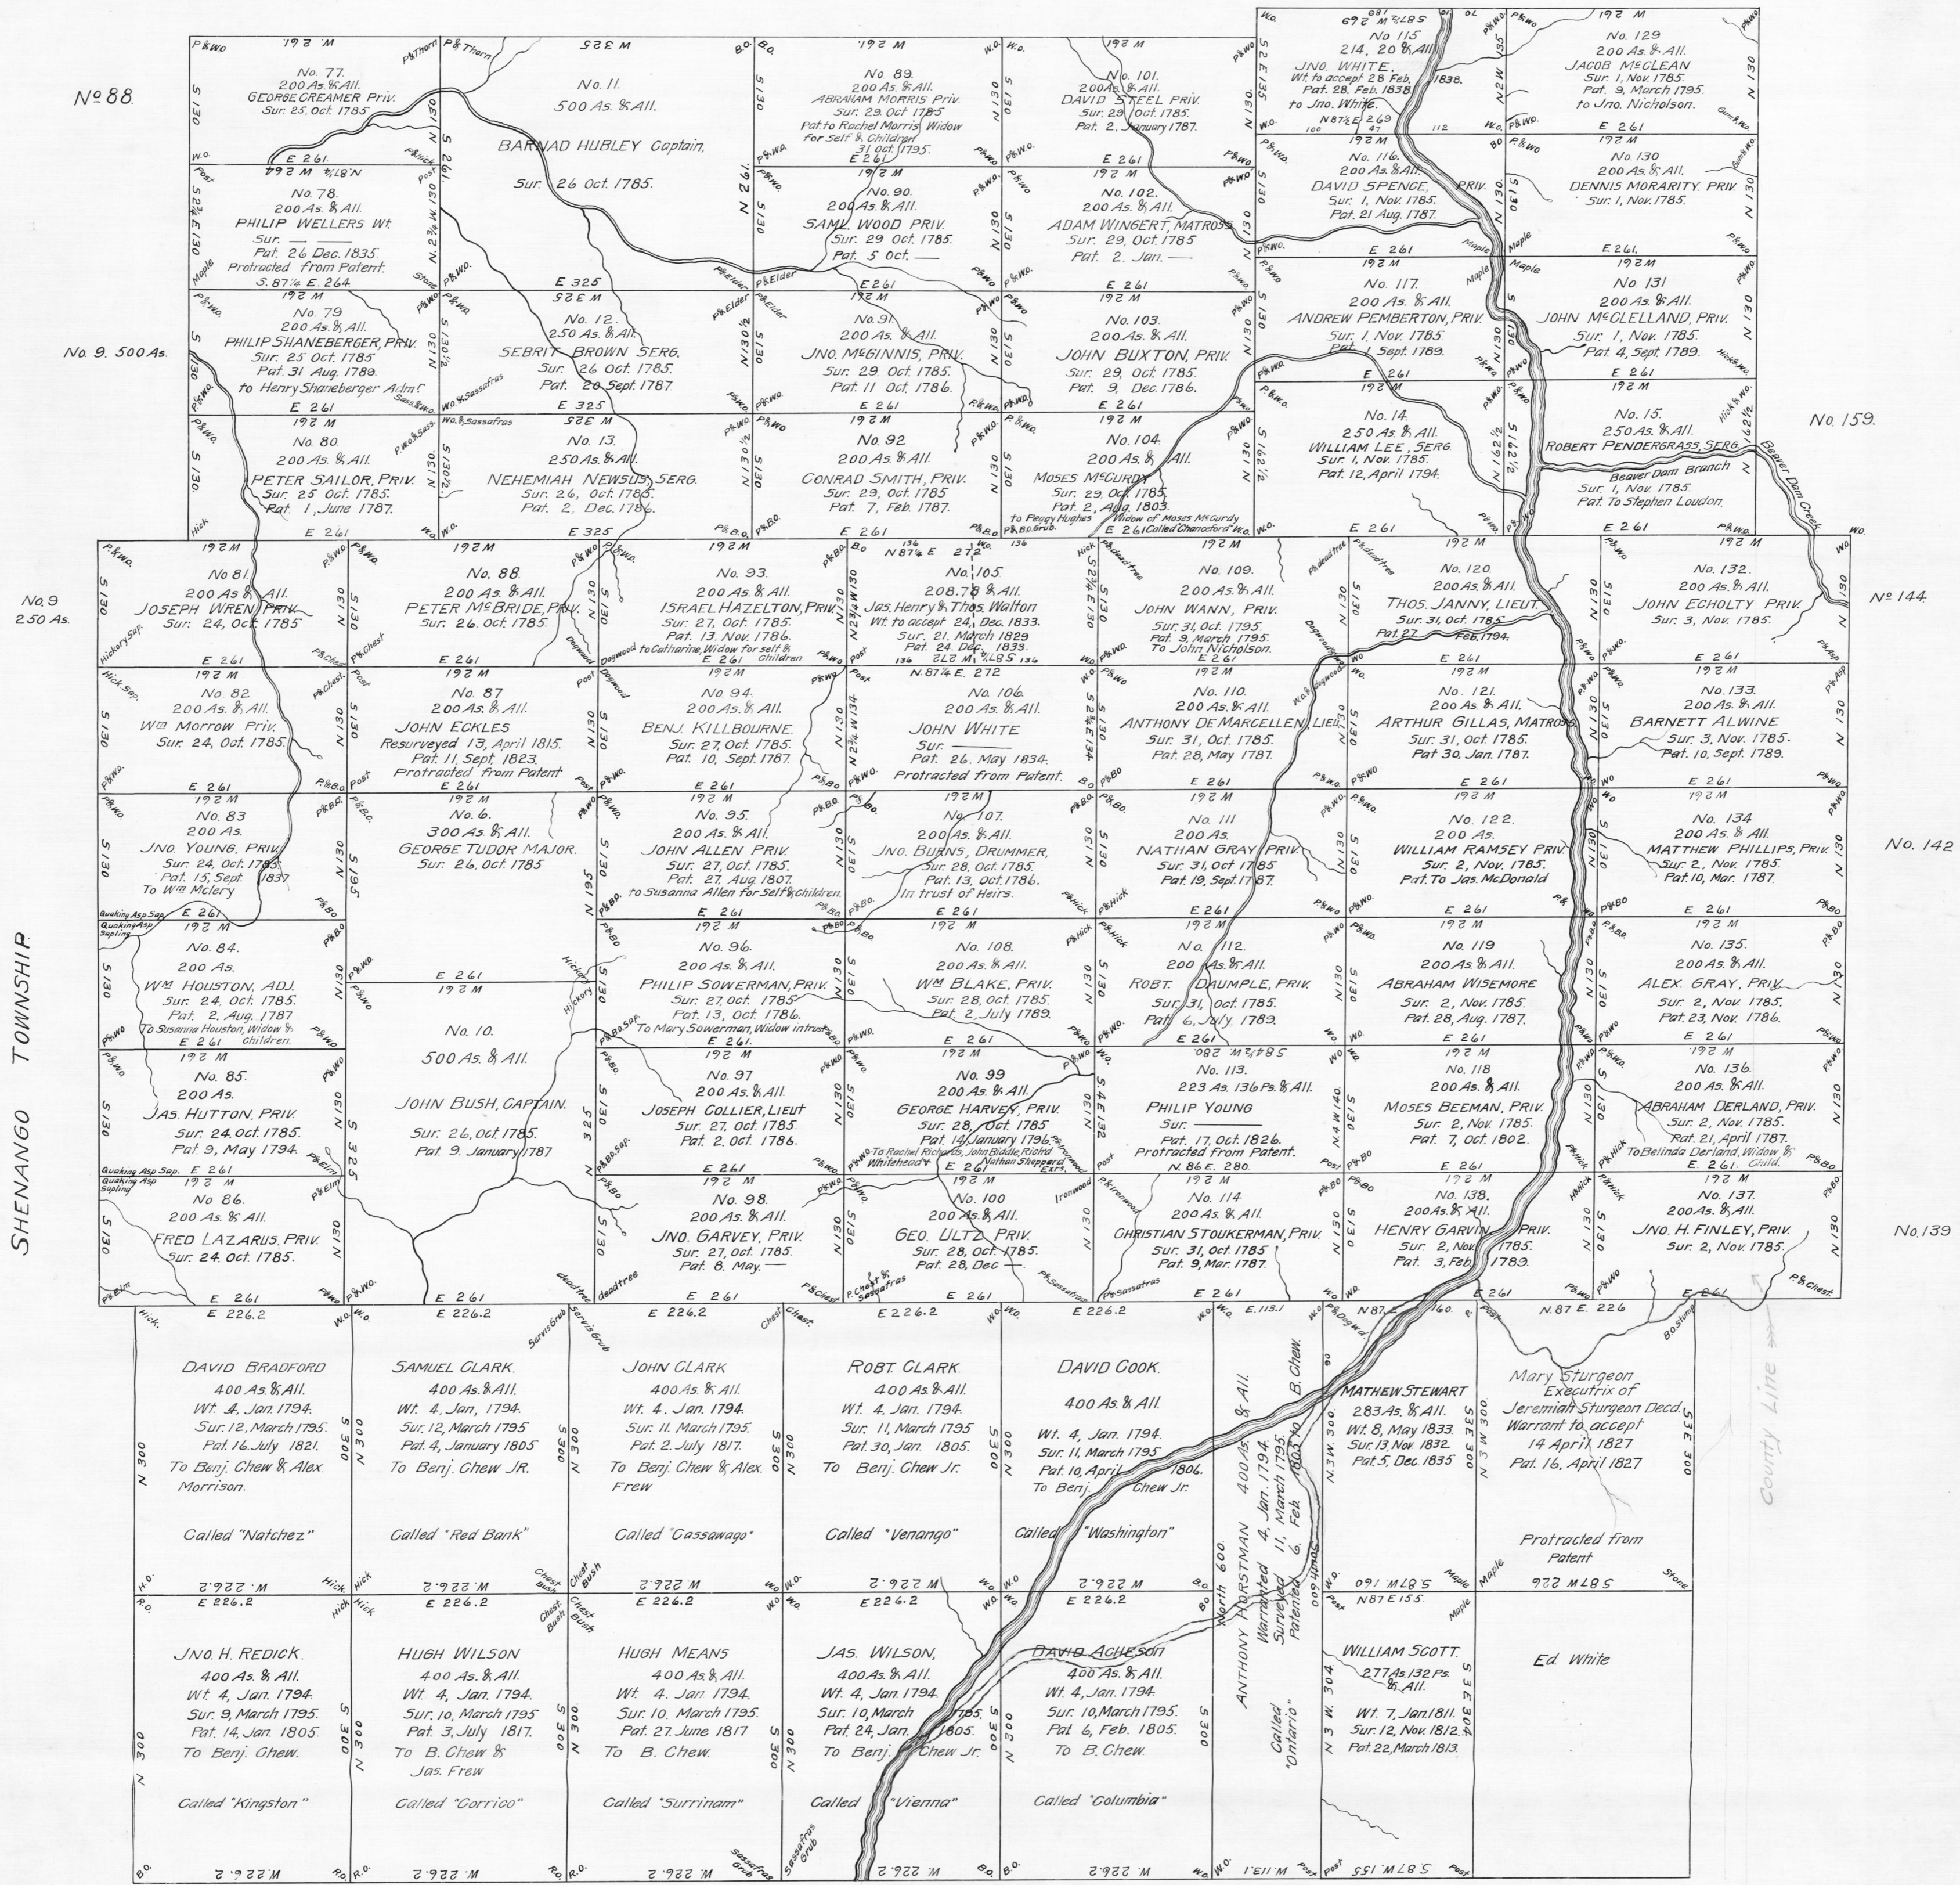

SLIPPERY ROCK TOWNSHIP. LAWRENCE COUNTY

13

WAYNE TOWNSHIP.

PERRY TOWNSHIP.

2864

13