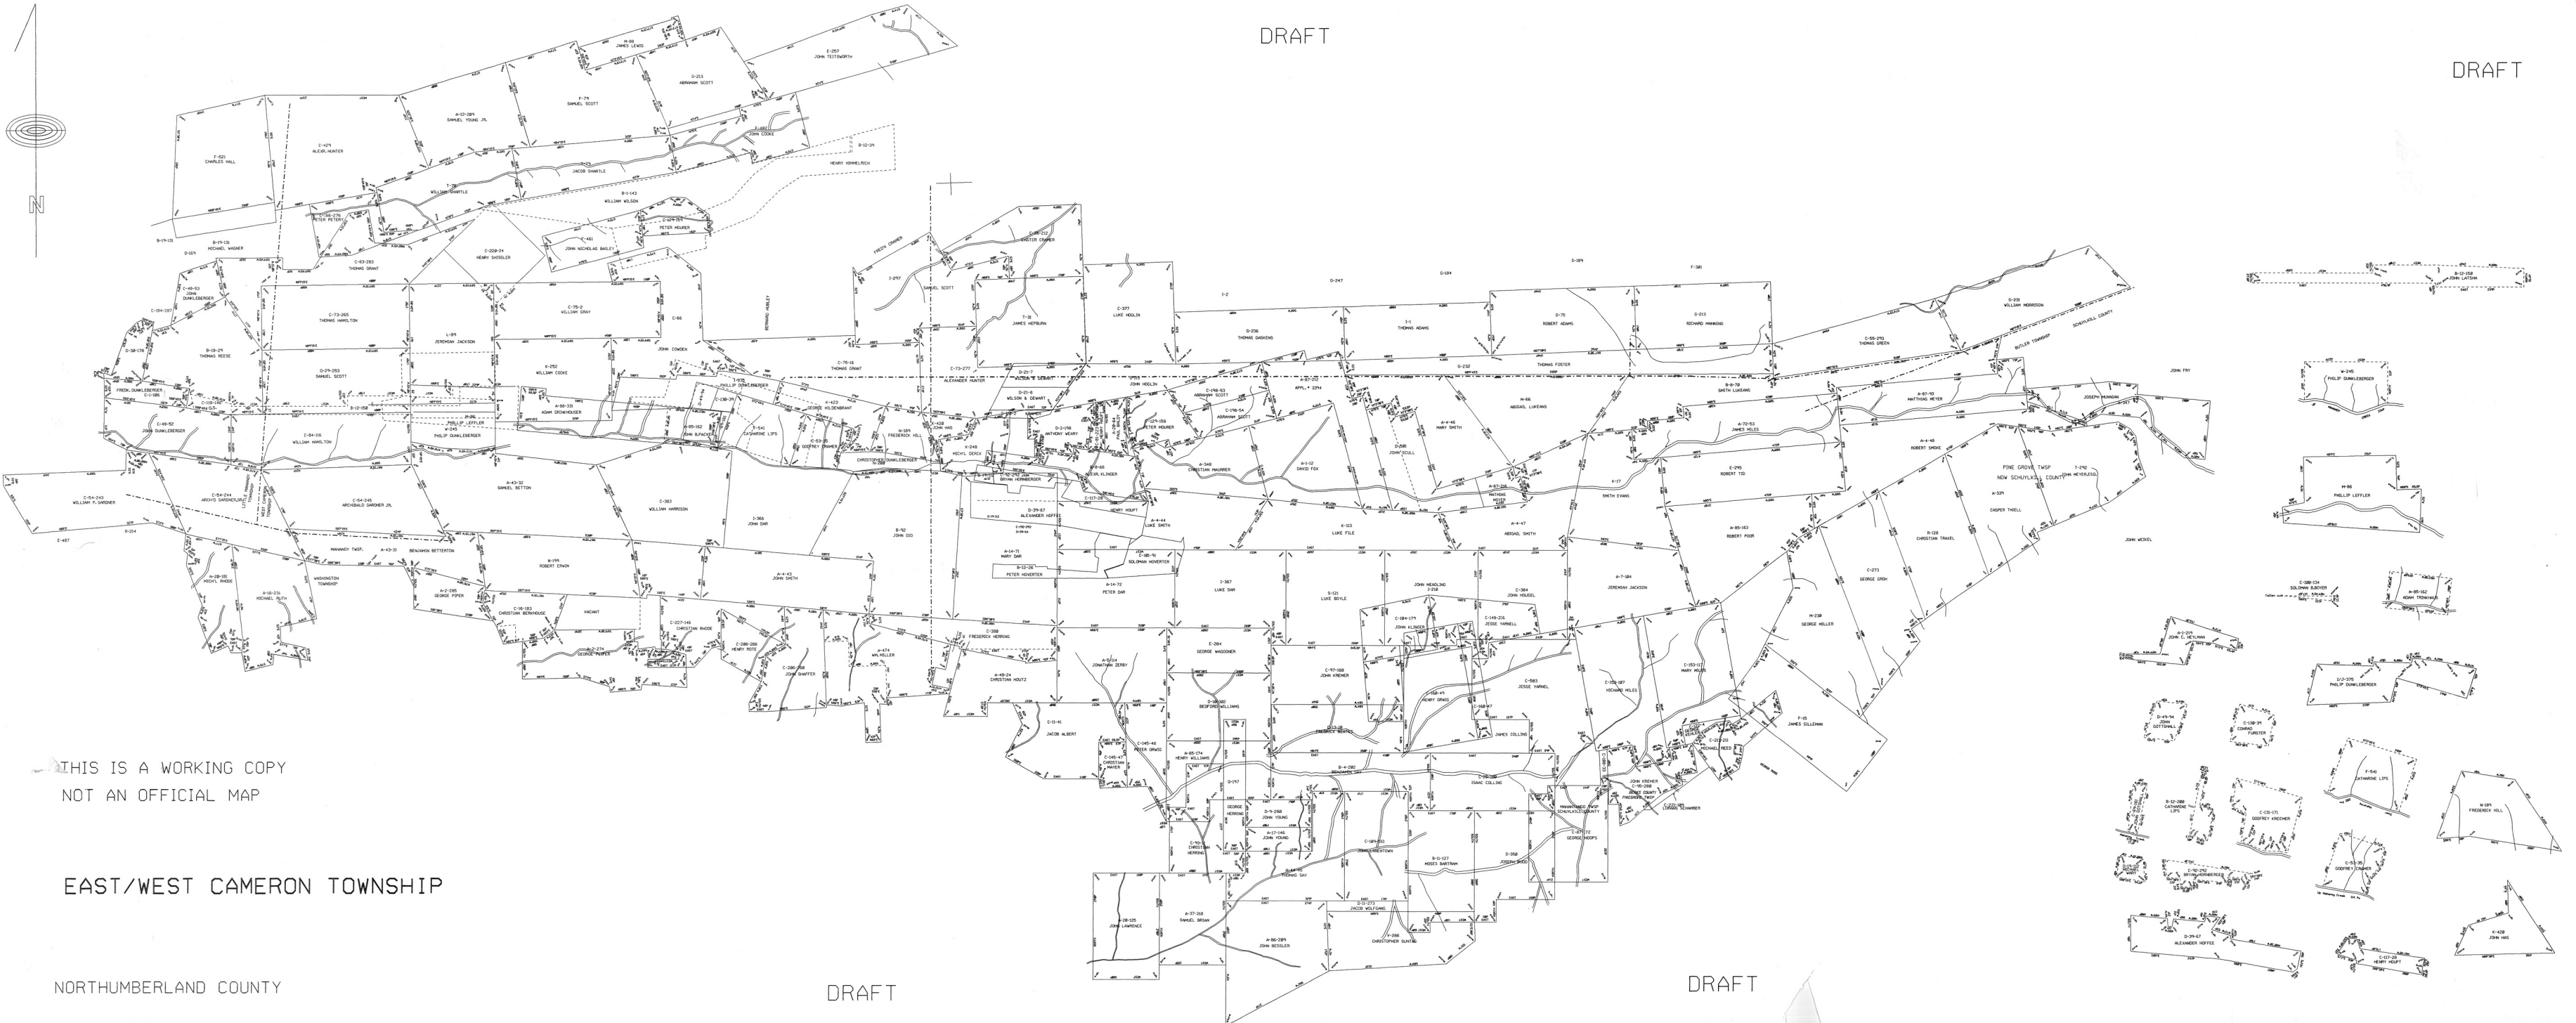

DRAFT

DRAFT

THIS IS A WORKING COPY  
NOT AN OFFICIAL MAP

EAST/WEST CAMERON TOWNSHIP

NORTHUMBERLAND COUNTY

DRAFT

DRAFT

DRAFT