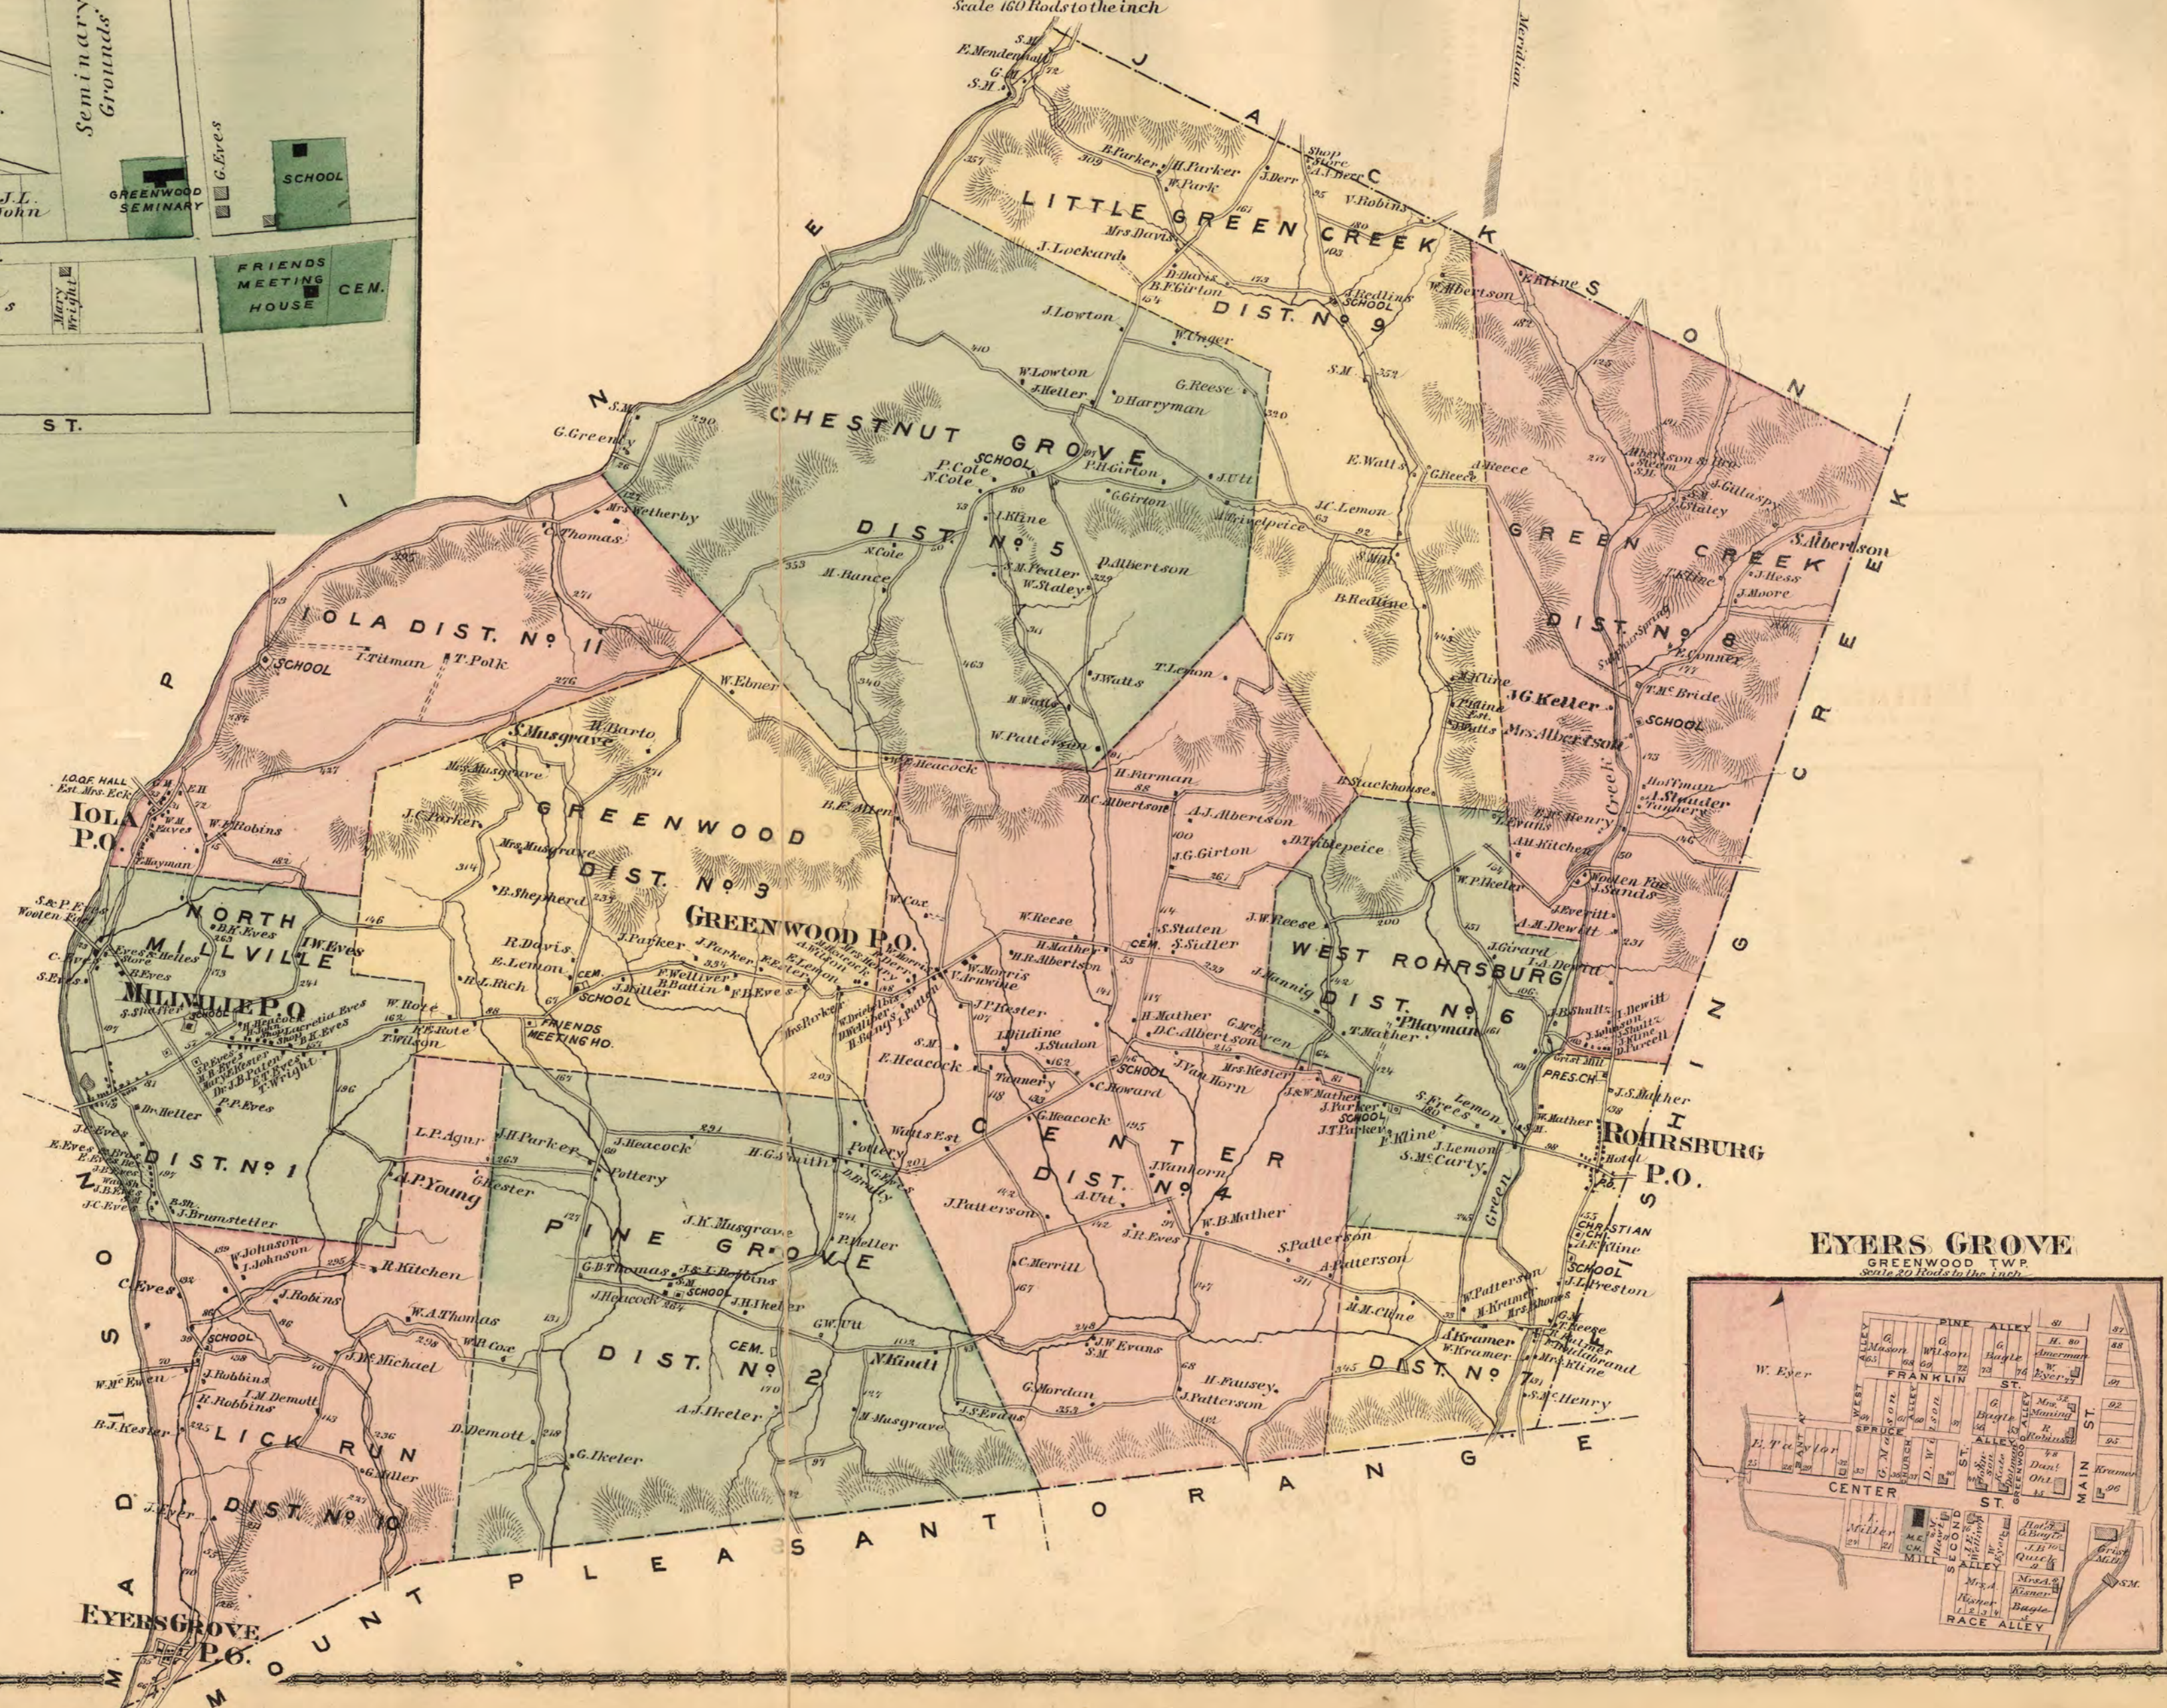

MILLVILLE

GREENWOOD TSP.

Scale 20 Rods to the inch

GREENWOOD

COLUMBIA CO.
Scale 160 Rods to the inch

ROHRSBURG

GREENWOOD TSP.

Scale 20 Rods to the inch

EYERS GROVE

GREENWOOD TWP.

Scale 20 Rods to the inch